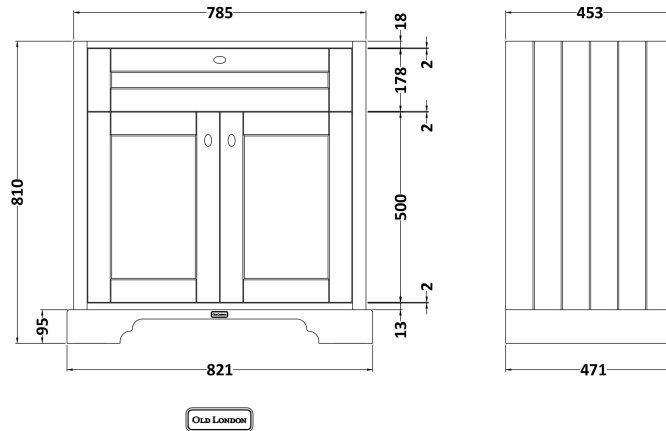

Sales Code: LOF427

Description: 800 2-Door Unit & Marble Top 1Th

Packaging Details

Barcode: 5056211819660

Sales Code: LON405

Description: 800 2-Door Basin Unit

Product Dimensions

Height (mm):	810
Width (mm):	821
Depth (mm):	471
Nett Weight (kg):	35.5

Packaging Dimensions

Height (mm):	851
Width (mm):	854
Depth (mm):	511
Gross Weight (kg):	36

Packaging Data

Box Colour:	Brown Cardboard Box
Box Qty:	1
Label Size:	150 x 100
Label Colour:	White Label
Label Qty:	2

Outer Box Dimensions (If Applicable)

Height (mm):	
Width (mm):	
Depth (mm):	
Gross Weight (kg):	
Barcode:	5056211818045

Product Details

Country of Origin:	Ireland
Fitting Instruction:	No
CE & UKCA:	
FSC Certified Materials:	Yes
Colour:	Timeless Sand
Construction Method:	Cam & Wood Dowel
Construction Type:	Rigid
Cabinet Finish:	Mdf Vinyl Smooth Matt
Fascia Finish:	Mdf Vinyl Smooth Matt
Cabinet Thickness (mm):	18
Fascia Thickness (mm):	18
Drawer Included:	No
Drawer Type:	Not Applicable
No of Shelves:	1
Hinge Type:	95 Degree Inset Clip-On S/C
Hinge Included:	Yes
Adjustable Legs:	Not Applicable
Fixings Included:	Not Required
Handle Style:	Traditional
Waste Shroud:	No
Handle Included:	Yes
Handle Type:	Knob

Sales Code: LOM227

Description: 800 Single Bowl Marble Top 1Th

Product Dimensions

Height (mm):	268
Width (mm):	820
Depth (mm):	463
Nett Weight (kg):	18

Packaging Dimensions

Height (mm):	310
Width (mm):	900
Depth (mm):	550
Gross Weight (kg):	18.5