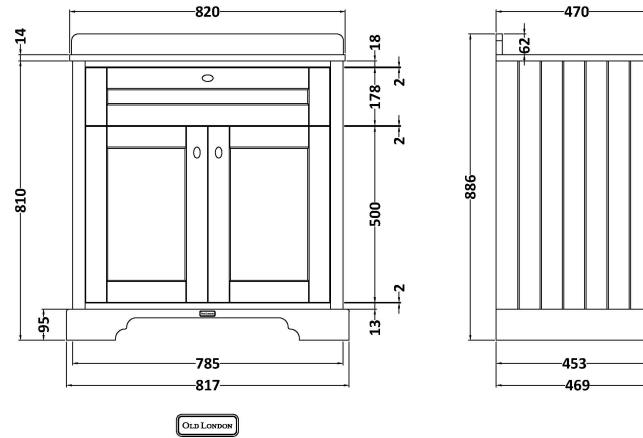

Sales Code: LOF427

Description: 800 2-Door Unit & Marble Top 1Th

Packaging Details

Barcode: 5056211819660

Sales Code: LON405

Description: 800 2-Door Basin Unit

Product Dimensions

Height (mm):	810
Width (mm):	821
Depth (mm):	471
Nett Weight (kg):	35.5

Packaging Dimensions

Height (mm):	851
Width (mm):	854
Depth (mm):	511
Gross Weight (kg):	36

Packaging Data

Box Colour:	Brown Cardboard Box
Box Qty:	1
Label Size:	150 x 100
Label Colour:	White Label
Label Qty:	2

Outer Box Dimensions (If Applicable)

Height (mm):	
Width (mm):	
Depth (mm):	
Gross Weight (kg):	
Barcode:	5056211818045

Product Details

Country of Origin:	Ireland
Fitting Instruction:	No
CE & UKCA:	
FSC Certified Materials:	Yes
Colour:	Timeless Sand
Construction Method:	Cam & Wood Dowel
Construction Type:	Rigid
Cabinet Finish:	Mdf Vinyl Smooth Matt
Fascia Finish:	Mdf Vinyl Smooth Matt
Cabinet Thickness (mm):	18
Fascia Thickness (mm):	18
Drawer Included:	No
Drawer Type:	Not Applicable
No of Shelves:	1
Hinge Type:	95 Degree Inset Clip-On S/C
Hinge Included:	Yes
Adjustable Legs:	Not Applicable
Fixings Included:	Not Required
Handle Style:	Traditional
Waste Shroud:	No
Handle Included:	Yes
Handle Type:	Knob

Sales Code: LOM227

Description: 800 Single Bowl Marble Top 1Th

Product Dimensions

Height (mm):	268
Width (mm):	820
Depth (mm):	463
Nett Weight (kg):	18

Packaging Dimensions

Height (mm):	310
Width (mm):	900
Depth (mm):	550
Gross Weight (kg):	18.5