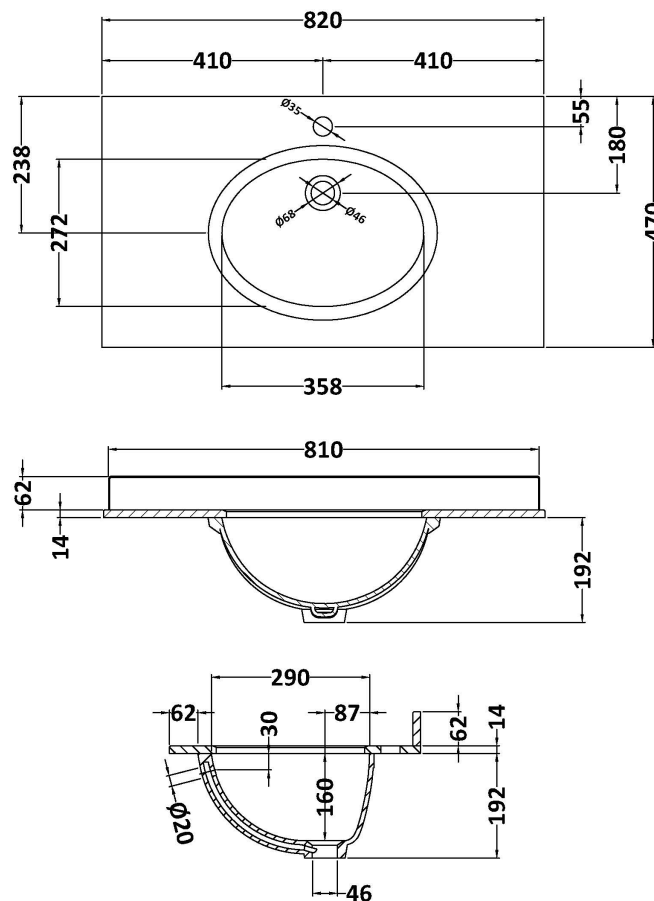

Packaging Dimensions

Height (mm):	851
Width (mm):	854
Depth (mm):	511
Gross Weight (kg):	36

Packaging Data

Box Colour:	Brown Cardboard Box
Box Qty:	1
Label Size:	150 x 100
Label Colour:	White Label
Label Qty:	2

Outer Box Dimensions (If Applicable)

Height (mm):	
Width (mm):	
Depth (mm):	
Gross Weight (kg):	
Barcode:	5056211818045

Product Details

Country of Origin:	Ireland
Fitting Instruction:	No
CE & UKCA:	
FSC Certified Materials:	Yes
Colour:	Timeless Sand
Construction Method:	Cam & Wood Dowel
Construction Type:	Rigid
Cabinet Finish:	Mdf Vinyl Smooth Matt
Fascia Finish:	Mdf Vinyl Smooth Matt
Cabinet Thickness (mm):	18
Fascia Thickness (mm):	18
Drawer Included:	No
Drawer Type:	Not Applicable
No of Shelves:	1
Hinge Type:	95 Degree Inset Clip-On S/C
Hinge Included:	Yes
Adjustable Legs:	Not Applicable
Fixings Included:	Not Required
Handle Style:	Traditional
Waste Shroud:	No
Handle Included:	Yes
Handle Type:	Knob

Sales Code: LOM227

Description: 800 Single Bowl Marble Top 1Th

Product Dimensions

Height (mm):	268
Width (mm):	820
Depth (mm):	463
Nett Weight (kg):	18

Packaging Dimensions

Height (mm):	310
Width (mm):	900
Depth (mm):	550
Gross Weight (kg):	18.5

Packaging Data

Box Colour:	White Cardboard Box
Box Qty:	1
Label Size:	100 x 50
Label Colour:	White Label
Label Qty:	2

Outer Box Dimensions (If Applicable)

Height (mm):	
Width (mm):	
Depth (mm):	
Gross Weight (kg):	
Barcode:	5056211819028