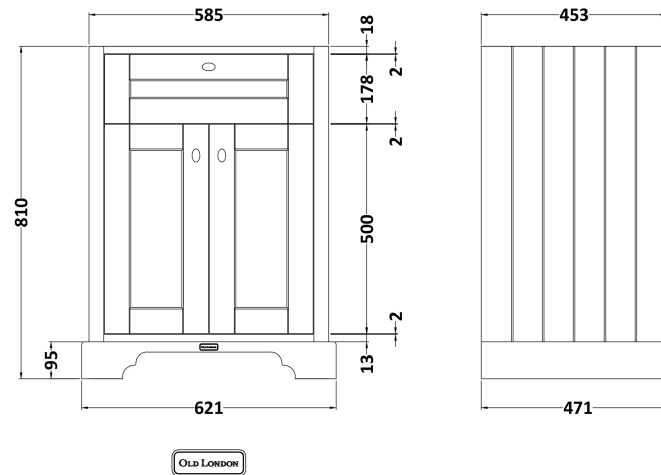

Sales Code: LON203

Description: 600 2-Door Basin Unit

OLD LONDON

Product Dimensions

Height (mm):	810
Width (mm):	621
Depth (mm):	471
Nett Weight (kg):	29.5

Packaging Dimensions

Height (mm):	840
Width (mm):	651
Depth (mm):	511
Gross Weight (kg):	30

Packaging Data

Box Colour:	Brown Cardboard Box
Box Qty:	1
Label Size:	150 x 100
Label Colour:	White Label
Label Qty:	2

Outer Box Dimensions (If Applicable)

Height (mm):	
Width (mm):	
Depth (mm):	
Gross Weight (kg):	
Barcode:	5056211817994

Product Details

Country of Origin:	Ireland
Fitting Instruction:	No
CE & UKCA:	
FSC Certified Materials:	Yes
Colour:	Storm Grey
Construction Method:	Cam & Wood Dowel
Construction Type:	Rigid
Cabinet Finish:	Mdf Vinyl Smooth Matt
Fascia Finish:	Mdf Vinyl Smooth Matt
Cabinet Thickness (mm):	18
Fascia Thickness (mm):	18
Drawer Included:	No
Drawer Type:	Not Applicable
No of Shelves:	1
Hinge Type:	95 Degree Inset Clip-On S/C
Hinge Included:	Yes
Adjustable Legs:	Not Applicable
Fixings Included:	Not Required
Handle Style:	Traditional
Waste Shroud:	No
Handle Included:	Yes
Handle Type:	Knob