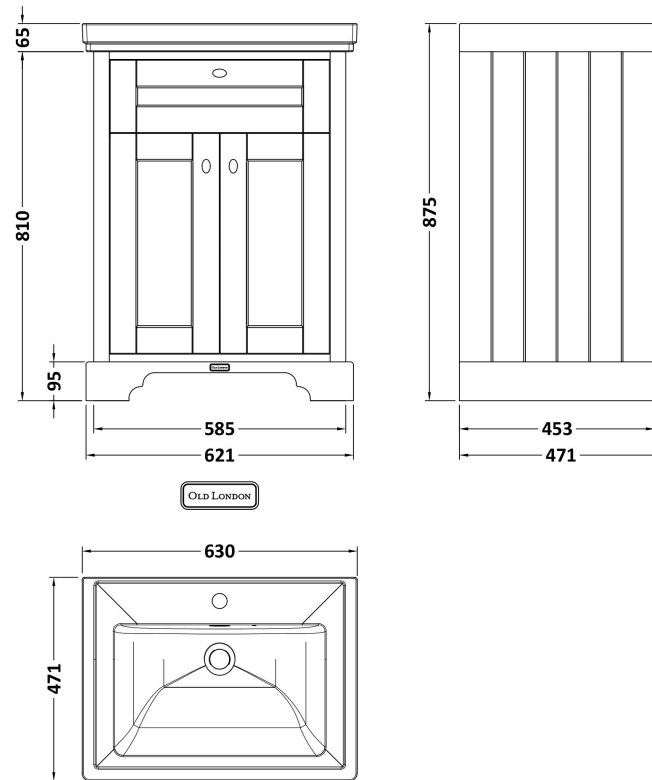

Sales Code: LOF204

Description: 600 2-Door Unit & Classic Basin 1Th

Packaging Details

Barcode: 5056678418086

Sales Code: LON203

Description: 600 2-Door Basin Unit

OLD LONDON

Product Dimensions

Height (mm):	810
Width (mm):	621
Depth (mm):	471
Nett Weight (kg):	29.5

Packaging Dimensions

Height (mm):	840
Width (mm):	651
Depth (mm):	511
Gross Weight (kg):	30

Packaging Data

Box Colour:	Brown Cardboard Box
Box Qty:	1
Label Size:	150 x 100
Label Colour:	White Label
Label Qty:	2

Outer Box Dimensions (If Applicable)

Height (mm):	
Width (mm):	
Depth (mm):	
Gross Weight (kg):	
Barcode:	5056211817994

Product Details

Country of Origin:	Ireland
Fitting Instruction:	No
CE & UKCA:	
FSC Certified Materials:	Yes
Colour:	Storm Grey
Construction Method:	Cam & Wood Dowel
Construction Type:	Rigid
Cabinet Finish:	Mdf Vinyl Smooth Matt
Fascia Finish:	Mdf Vinyl Smooth Matt
Cabinet Thickness (mm):	18
Fascia Thickness (mm):	18
Drawer Included:	No
Drawer Type:	Not Applicable
No of Shelves:	1
Hinge Type:	95 Degree Inset Clip-On S/C
Hinge Included:	Yes
Adjustable Legs:	Not Applicable
Fixings Included:	Not Required
Handle Style:	Traditional
Waste Shroud:	No
Handle Included:	Yes
Handle Type:	Knob

Sales Code: CBM503

Description: 600 Classique Basin 1Th

Product Dimensions

Height (mm):	66
Width (mm):	630
Depth (mm):	471
Nett Weight (kg):	17

Packaging Dimensions

Height (mm):	490
Width (mm):	650
Depth (mm):	220
Gross Weight (kg):	17