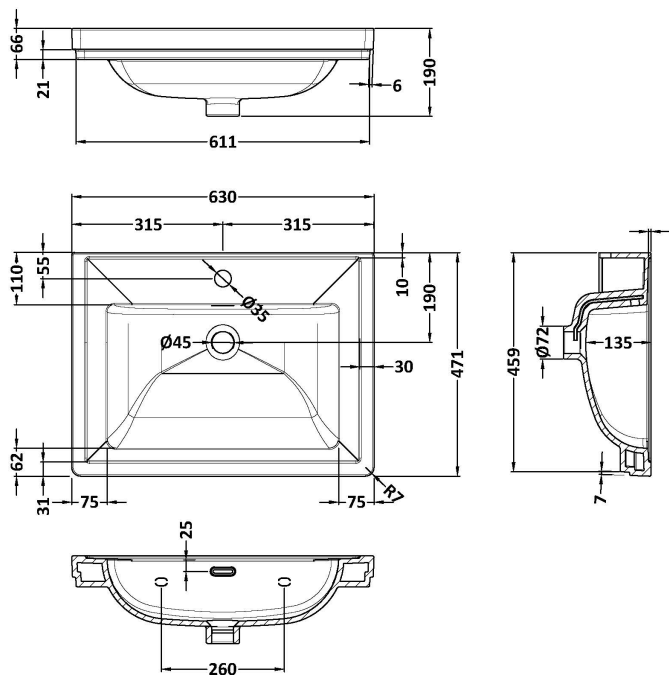

Height (mm):	810
Width (mm):	621
Depth (mm):	471
Nett Weight (kg):	29.5

Packaging Dimensions

Height (mm):	840
Width (mm):	651
Depth (mm):	511
Gross Weight (kg):	30

Packaging Data

Box Colour:	Brown Cardboard Box
Box Qty:	1
Label Size:	150 x 100
Label Colour:	White Label
Label Qty:	2

Outer Box Dimensions (If Applicable)

Height (mm):	
Width (mm):	
Depth (mm):	
Gross Weight (kg):	
Barcode:	5056211817994

Product Details

Country of Origin:	Ireland
Fitting Instruction:	No
CE & UKCA:	
FSC Certified Materials:	Yes
Colour:	Storm Grey
Construction Method:	Cam & Wood Dowel
Construction Type:	Rigid
Cabinet Finish:	Mdf Vinyl Smooth Matt
Fascia Finish:	Mdf Vinyl Smooth Matt
Cabinet Thickness (mm):	18
Fascia Thickness (mm):	18
Drawer Included:	No
Drawer Type:	Not Applicable
No of Shelves:	1
Hinge Type:	95 Degree Inset Clip-On S/C
Hinge Included:	Yes
Adjustable Legs:	Not Applicable
Fixings Included:	Not Required
Handle Style:	Traditional
Waste Shroud:	No
Handle Included:	Yes
Handle Type:	Knob

Sales Code: CBM503

Description: 600 Classique Basin 1Th

Product Dimensions

Height (mm):	66
Width (mm):	630
Depth (mm):	471
Nett Weight (kg):	17

Packaging Dimensions

Height (mm):	490
Width (mm):	650
Depth (mm):	220
Gross Weight (kg):	17

Packaging Data

Box Colour:	Brown Cardboard Box - Printed
Box Qty:	1
Label Size:	100 x 50
Label Colour:	White Label
Label Qty:	2

Outer Box Dimensions (If Applicable)

Height (mm):	
Width (mm):	
Depth (mm):	
Gross Weight (kg):	
Barcode:	5056462643656