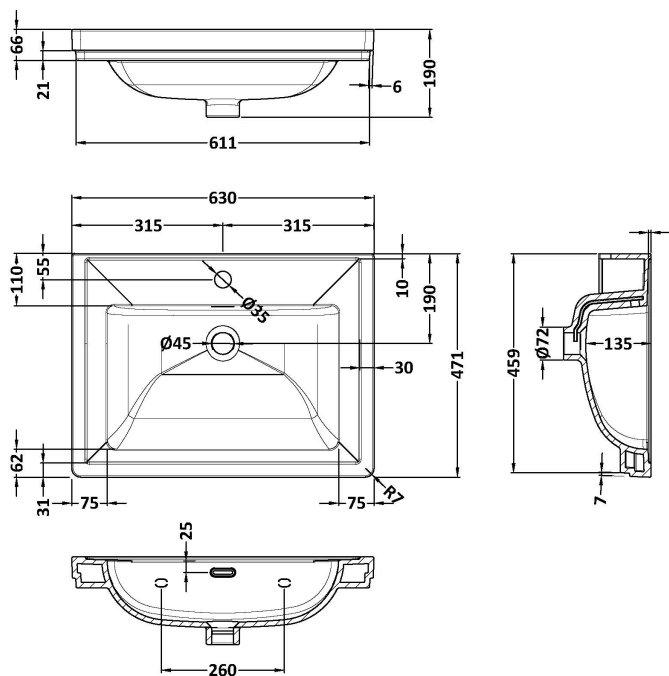

Packaging Dimensions

Height (mm):	840
Width (mm):	651
Depth (mm):	511
Gross Weight (kg):	30

Packaging Data

Box Colour:	Brown Cardboard Box
Box Qty:	1
Label Size:	150 x 100
Label Colour:	White Label
Label Qty:	2

Outer Box Dimensions (If Applicable)

Height (mm):	
Width (mm):	
Depth (mm):	
Gross Weight (kg):	
Barcode:	5056211818014

Product Details

Country of Origin:	Ireland
Fitting Instruction:	No
CE & UKCA:	
FSC Certified Materials:	Yes
Colour:	Timeless Sand
Construction Method:	Cam & Wood Dowel
Construction Type:	Rigid
Cabinet Finish:	Mdf Vinyl Smooth Matt
Fascia Finish:	Mdf Vinyl Smooth Matt
Cabinet Thickness (mm):	18
Fascia Thickness (mm):	18
Drawer Included:	No
Drawer Type:	Not Applicable
No of Shelves:	1
Hinge Type:	95 Degree Inset Clip-On S/C
Hinge Included:	Yes
Adjustable Legs:	Not Applicable
Fixings Included:	Not Required
Handle Style:	Traditional
Waste Shroud:	No
Handle Included:	Yes
Handle Type:	Knob

Sales Code: CBM503

Description: 600 Classique Basin 1Th

Product Dimensions

Height (mm):	66
Width (mm):	630
Depth (mm):	471
Nett Weight (kg):	17

Packaging Dimensions

Height (mm):	490
Width (mm):	650
Depth (mm):	220
Gross Weight (kg):	17

Packaging Data

Box Colour:	Brown Cardboard Box - Printed
Box Qty:	1
Label Size:	100 x 50
Label Colour:	White Label
Label Qty:	2

Outer Box Dimensions (If Applicable)

Height (mm):	
Width (mm):	
Depth (mm):	
Gross Weight (kg):	
Barcode:	5056462643656