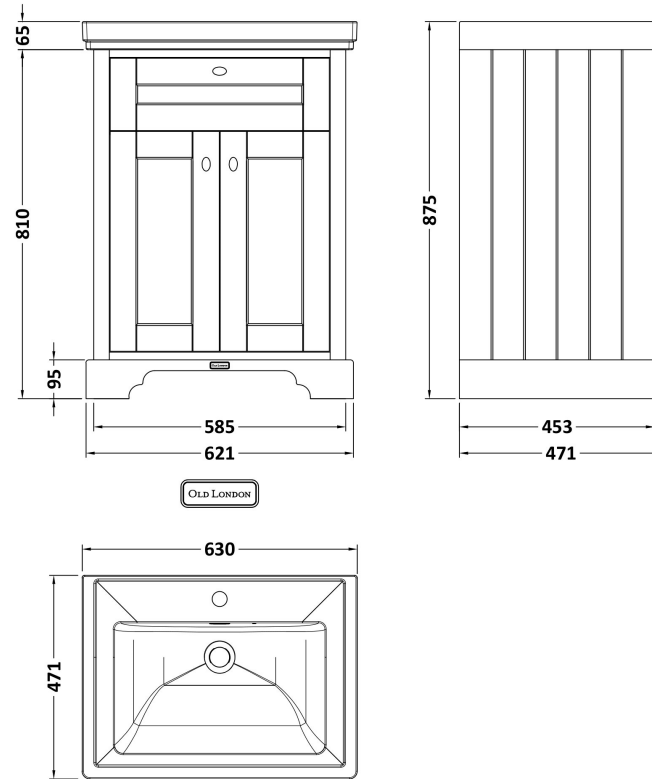

Sales Code: LOF404

Description: 600 2-Door Unit & Classic Basin 1Th

Packaging Details

Barcode: 5056678418079

Sales Code: LON403

Description: 600 2-Door Basin Unit

Product Dimensions

Height (mm):	810
Width (mm):	621
Depth (mm):	471
Nett Weight (kg):	29.5

Packaging Dimensions

Height (mm):	840
Width (mm):	651
Depth (mm):	511
Gross Weight (kg):	30

Packaging Data

Box Colour:	Brown Cardboard Box
Box Qty:	1
Label Size:	150 x 100
Label Colour:	White Label
Label Qty:	2

Outer Box Dimensions (If Applicable)

Height (mm):	
Width (mm):	
Depth (mm):	
Gross Weight (kg):	
Barcode:	5056211818014

Product Details

Country of Origin:	Ireland
Fitting Instruction:	No
CE & UKCA:	
FSC Certified Materials:	Yes
Colour:	Timeless Sand
Construction Method:	Cam & Wood Dowel
Construction Type:	Rigid
Cabinet Finish:	Mdf Vinyl Smooth Matt
Fascia Finish:	Mdf Vinyl Smooth Matt
Cabinet Thickness (mm):	18
Fascia Thickness (mm):	18
Drawer Included:	No
Drawer Type:	Not Applicable
No of Shelves:	1
Hinge Type:	95 Degree Inset Clip-On S/C
Hinge Included:	Yes
Adjustable Legs:	Not Applicable
Fixings Included:	Not Required
Handle Style:	Traditional
Waste Shroud:	No
Handle Included:	Yes
Handle Type:	Knob

Sales Code: CBM503

Description: 600 Classique Basin 1Th

Product Dimensions

Height (mm):	66
Width (mm):	630
Depth (mm):	471
Nett Weight (kg):	17

Packaging Dimensions

Height (mm):	490
Width (mm):	650
Depth (mm):	220
Gross Weight (kg):	17