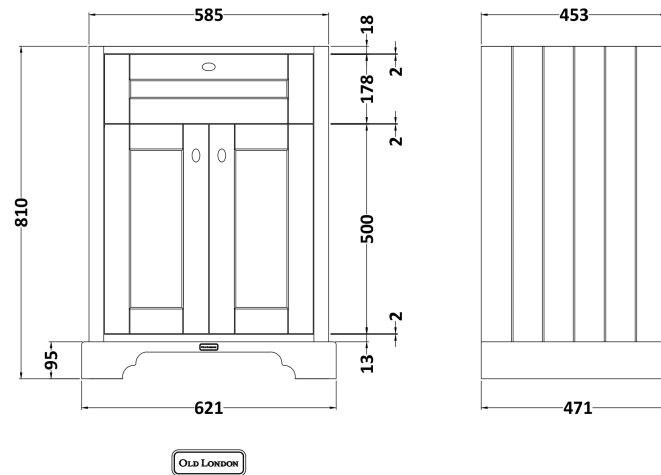

Sales Code: LOF404

Description: 600 2-Door Unit & Classic Basin 1Th

Packaging Details

Barcode: 5056678418079

Sales Code: LON403

Description: 600 2-Door Basin Unit

Product Dimensions

Height (mm):	810
Width (mm):	621
Depth (mm):	471
Nett Weight (kg):	29.5

Packaging Dimensions

Height (mm):	840
Width (mm):	651
Depth (mm):	511
Gross Weight (kg):	30

Packaging Data

Box Colour:	Brown Cardboard Box
Box Qty:	1
Label Size:	150 x 100
Label Colour:	White Label
Label Qty:	2

Outer Box Dimensions (If Applicable)

Height (mm):	
Width (mm):	
Depth (mm):	
Gross Weight (kg):	
Barcode:	5056211818014

Product Details

Country of Origin:	Ireland
Fitting Instruction:	No
CE & UKCA:	
FSC Certified Materials:	Yes
Colour:	Timeless Sand
Construction Method:	Cam & Wood Dowel
Construction Type:	Rigid
Cabinet Finish:	Mdf Vinyl Smooth Matt
Fascia Finish:	Mdf Vinyl Smooth Matt
Cabinet Thickness (mm):	18
Fascia Thickness (mm):	18
Drawer Included:	No
Drawer Type:	Not Applicable
No of Shelves:	1
Hinge Type:	95 Degree Inset Clip-On S/C
Hinge Included:	Yes
Adjustable Legs:	Not Applicable
Fixings Included:	Not Required
Handle Style:	Traditional
Waste Shroud:	No
Handle Included:	Yes
Handle Type:	Knob

Sales Code: CBM503

Description: 600 Classique Basin 1Th

Product Dimensions

Height (mm):	66
Width (mm):	630
Depth (mm):	471
Nett Weight (kg):	17

Packaging Dimensions

Height (mm):	490
Width (mm):	650
Depth (mm):	220
Gross Weight (kg):	17