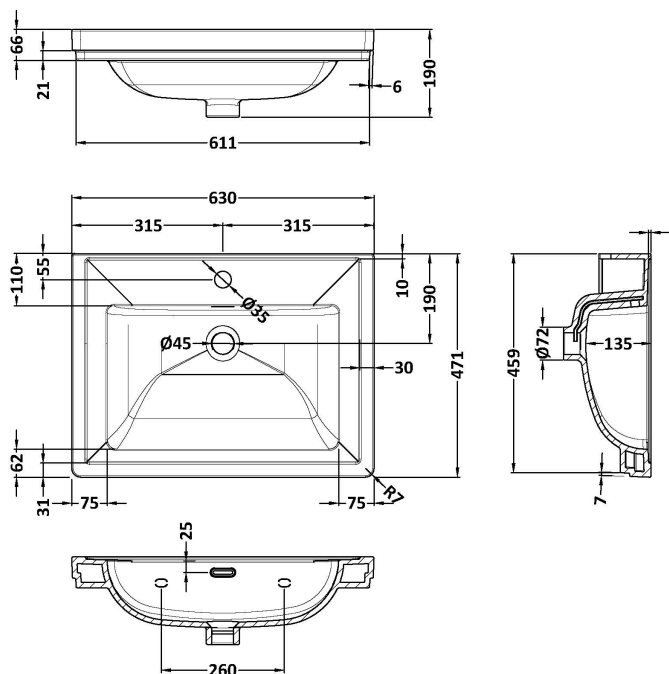

Height (mm):	810
Width (mm):	621
Depth (mm):	471
Nett Weight (kg):	29.5

Packaging Dimensions

Height (mm):	840
Width (mm):	651
Depth (mm):	511
Gross Weight (kg):	30

Packaging Data

Box Colour:	Brown Cardboard Box
Box Qty:	1
Label Size:	150 x 100
Label Colour:	White Label
Label Qty:	2

Outer Box Dimensions (If Applicable)

Height (mm):	
Width (mm):	
Depth (mm):	
Gross Weight (kg):	
Barcode:	5056211818007

Product Details

Country of Origin:	Ireland
Fitting Instruction:	No
CE & UKCA:	
FSC Certified Materials:	Yes
Colour:	Twilight Blue
Construction Method:	Cam & Wood Dowel
Construction Type:	Rigid
Cabinet Finish:	Mdf Vinyl Smooth Matt
Fascia Finish:	Mdf Vinyl Smooth Matt
Cabinet Thickness (mm):	18
Fascia Thickness (mm):	18
Drawer Included:	No
Drawer Type:	Not Applicable
No of Shelves:	1
Hinge Type:	95 Degree Inset Clip-On S/C
Hinge Included:	Yes
Adjustable Legs:	Not Applicable
Fixings Included:	Not Required
Handle Style:	Traditional
Waste Shroud:	No
Handle Included:	Yes
Handle Type:	Knob

Sales Code: CBM503

Description: 600 Classique Basin 1Th

Product Dimensions

Height (mm):	66
Width (mm):	630
Depth (mm):	471
Nett Weight (kg):	17

Packaging Dimensions

Height (mm):	490
Width (mm):	650
Depth (mm):	220
Gross Weight (kg):	17

Packaging Data

Box Colour:	Brown Cardboard Box - Printed
Box Qty:	1
Label Size:	100 x 50
Label Colour:	White Label
Label Qty:	2

Outer Box Dimensions (If Applicable)

Height (mm):	
Width (mm):	
Depth (mm):	
Gross Weight (kg):	
Barcode:	5056462643656