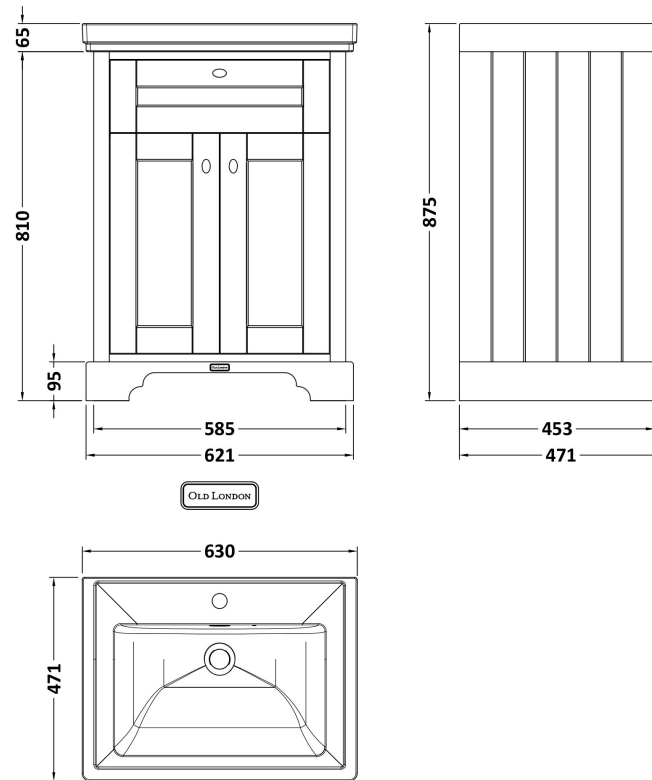

Sales Code: LOF304

Description: 600 2-Door Unit & Classic Basin 1Th

Packaging Details

Barcode: 5056678418093

Sales Code: LON303

Description: 600 2-Door Basin Unit

OLD LONDON

Product Dimensions

Height (mm):	810
Width (mm):	621
Depth (mm):	471
Nett Weight (kg):	29.5

Packaging Dimensions

Height (mm):	840
Width (mm):	651
Depth (mm):	511
Gross Weight (kg):	30

Packaging Data

Box Colour:	Brown Cardboard Box
Box Qty:	1
Label Size:	150 x 100
Label Colour:	White Label
Label Qty:	2

Outer Box Dimensions (If Applicable)

Height (mm):	
Width (mm):	
Depth (mm):	
Gross Weight (kg):	
Barcode:	5056211818007

Product Details

Country of Origin:	Ireland
Fitting Instruction:	No
CE & UKCA:	
FSC Certified Materials:	Yes
Colour:	Twilight Blue
Construction Method:	Cam & Wood Dowel
Construction Type:	Rigid
Cabinet Finish:	Mdf Vinyl Smooth Matt
Fascia Finish:	Mdf Vinyl Smooth Matt
Cabinet Thickness (mm):	18
Fascia Thickness (mm):	18
Drawer Included:	No
Drawer Type:	Not Applicable
No of Shelves:	1
Hinge Type:	95 Degree Inset Clip-On S/C
Hinge Included:	Yes
Adjustable Legs:	Not Applicable
Fixings Included:	Not Required
Handle Style:	Traditional
Waste Shroud:	No
Handle Included:	Yes
Handle Type:	Knob

Sales Code: CBM503

Description: 600 Classique Basin 1Th

Product Dimensions

Height (mm):	66
Width (mm):	630
Depth (mm):	471
Nett Weight (kg):	17

Packaging Dimensions

Height (mm):	490
Width (mm):	650
Depth (mm):	220
Gross Weight (kg):	17