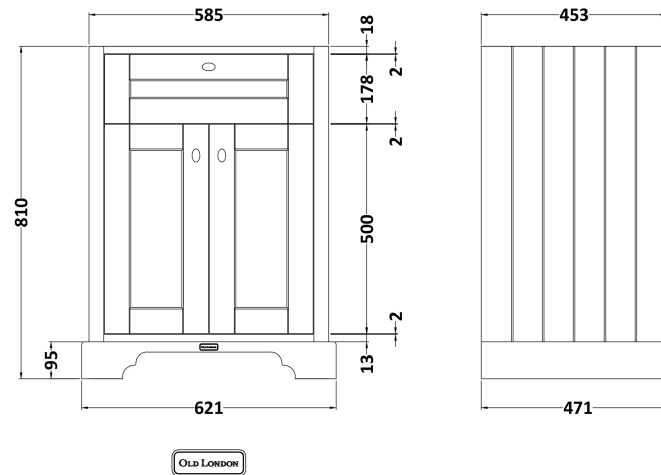

Sales Code: LON303

Description: 600 2-Door Basin Unit

OLD LONDON

Product Dimensions

Height (mm):	810
Width (mm):	621
Depth (mm):	471
Nett Weight (kg):	29.5

Packaging Dimensions

Height (mm):	840
Width (mm):	651
Depth (mm):	511
Gross Weight (kg):	30

Packaging Data

Box Colour:	Brown Cardboard Box
Box Qty:	1
Label Size:	150 x 100
Label Colour:	White Label
Label Qty:	2

Outer Box Dimensions (If Applicable)

Height (mm):	
Width (mm):	
Depth (mm):	
Gross Weight (kg):	
Barcode:	5056211818007

Product Details

Country of Origin:	Ireland
Fitting Instruction:	No
CE & UKCA:	
FSC Certified Materials:	Yes
Colour:	Twilight Blue
Construction Method:	Cam & Wood Dowel
Construction Type:	Rigid
Cabinet Finish:	Mdf Vinyl Smooth Matt
Fascia Finish:	Mdf Vinyl Smooth Matt
Cabinet Thickness (mm):	18
Fascia Thickness (mm):	18
Drawer Included:	No
Drawer Type:	Not Applicable
No of Shelves:	1
Hinge Type:	95 Degree Inset Clip-On S/C
Hinge Included:	Yes
Adjustable Legs:	Not Applicable
Fixings Included:	Not Required
Handle Style:	Traditional
Waste Shroud:	No
Handle Included:	Yes
Handle Type:	Knob