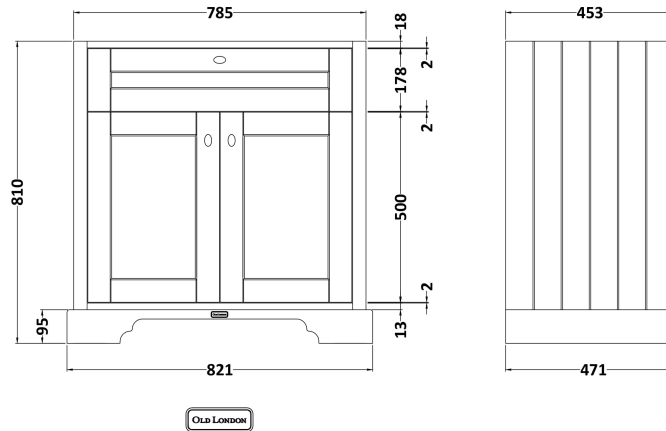

Sales Code: LOF406

Description: 800 2-Door Unit & Classic Basin 1Th

Packaging Details

Barcode: 5056678418154

Sales Code: LON405

Description: 800 2-Door Basin Unit

Product Dimensions

Height (mm):	810
Width (mm):	821
Depth (mm):	471
Nett Weight (kg):	35.5

Packaging Dimensions

Height (mm):	851
Width (mm):	854
Depth (mm):	511
Gross Weight (kg):	36

Packaging Data

Box Colour:	Brown Cardboard Box
Box Qty:	1
Label Size:	150 x 100
Label Colour:	White Label
Label Qty:	2

Outer Box Dimensions (If Applicable)

Height (mm):	
Width (mm):	
Depth (mm):	
Gross Weight (kg):	
Barcode:	5056211818045

Product Details

Country of Origin:	Ireland
Fitting Instruction:	No
CE & UKCA:	
FSC Certified Materials:	Yes
Colour:	Timeless Sand
Construction Method:	Cam & Wood Dowel
Construction Type:	Rigid
Cabinet Finish:	Mdf Vinyl Smooth Matt
Fascia Finish:	Mdf Vinyl Smooth Matt
Cabinet Thickness (mm):	18
Fascia Thickness (mm):	18
Drawer Included:	No
Drawer Type:	Not Applicable
No of Shelves:	1
Hinge Type:	95 Degree Inset Clip-On S/C
Hinge Included:	Yes
Adjustable Legs:	Not Applicable
Fixings Included:	Not Required
Handle Style:	Traditional
Waste Shroud:	No
Handle Included:	Yes
Handle Type:	Knob

Sales Code: CBM505

Description: 800 Classique Basin 1Th

Product Dimensions

Height (mm):	67
Width (mm):	830
Depth (mm):	470
Nett Weight (kg):	21.5

Packaging Dimensions

Height (mm):	490
Width (mm):	850
Depth (mm):	220
Gross Weight (kg):	21.5