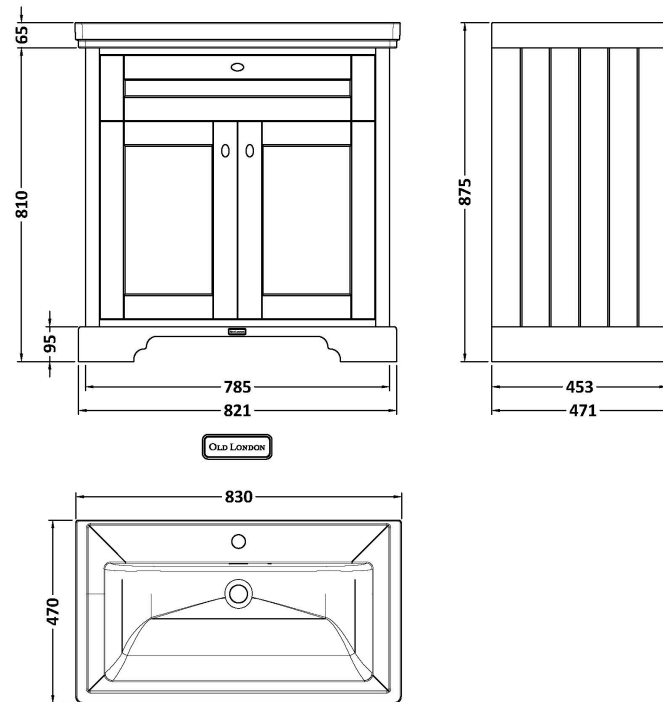

Sales Code: LOF406

Description: 800 2-Door Unit & Classic Basin 1Th

Packaging Details

Barcode: 5056678418154

Sales Code: LON405

Description: 800 2-Door Basin Unit

Product Dimensions

Height (mm):	810
Width (mm):	821
Depth (mm):	471
Nett Weight (kg):	35.5

Packaging Dimensions

Height (mm):	851
Width (mm):	854
Depth (mm):	511
Gross Weight (kg):	36

Packaging Data

Box Colour:	Brown Cardboard Box
Box Qty:	1
Label Size:	150 x 100
Label Colour:	White Label
Label Qty:	2

Outer Box Dimensions (If Applicable)

Height (mm):	
Width (mm):	
Depth (mm):	
Gross Weight (kg):	
Barcode:	5056211818045

Product Details

Country of Origin:	Ireland
Fitting Instruction:	No
CE & UKCA:	
FSC Certified Materials:	Yes
Colour:	Timeless Sand
Construction Method:	Cam & Wood Dowel
Construction Type:	Rigid
Cabinet Finish:	Mdf Vinyl Smooth Matt
Fascia Finish:	Mdf Vinyl Smooth Matt
Cabinet Thickness (mm):	18
Fascia Thickness (mm):	18
Drawer Included:	No
Drawer Type:	Not Applicable
No of Shelves:	1
Hinge Type:	95 Degree Inset Clip-On S/C
Hinge Included:	Yes
Adjustable Legs:	Not Applicable
Fixings Included:	Not Required
Handle Style:	Traditional
Waste Shroud:	No
Handle Included:	Yes
Handle Type:	Knob

Sales Code: CBM505

Description: 800 Classique Basin 1Th

Product Dimensions

Height (mm):	67
Width (mm):	830
Depth (mm):	470
Nett Weight (kg):	21.5

Packaging Dimensions

Height (mm):	490
Width (mm):	850
Depth (mm):	220
Gross Weight (kg):	21.5