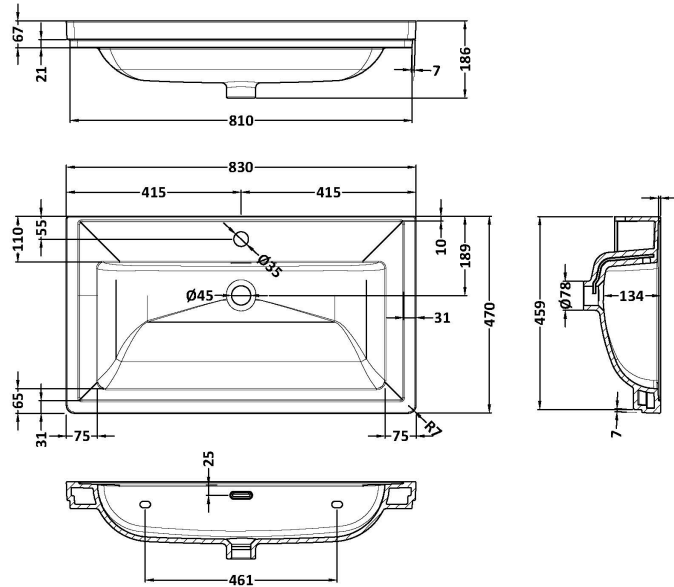

Packaging Dimensions

Height (mm):	851
Width (mm):	854
Depth (mm):	511
Gross Weight (kg):	36

Packaging Data

Box Colour:	Brown Cardboard Box
Box Qty:	1
Label Size:	150 x 100
Label Colour:	White Label
Label Qty:	2

Outer Box Dimensions (If Applicable)

Height (mm):	
Width (mm):	
Depth (mm):	
Gross Weight (kg):	
Barcode:	5056211818045

Product Details

Country of Origin:	Ireland
Fitting Instruction:	No
CE & UKCA:	
FSC Certified Materials:	Yes
Colour:	Timeless Sand
Construction Method:	Cam & Wood Dowel
Construction Type:	Rigid
Cabinet Finish:	Mdf Vinyl Smooth Matt
Fascia Finish:	Mdf Vinyl Smooth Matt
Cabinet Thickness (mm):	18
Fascia Thickness (mm):	18
Drawer Included:	No
Drawer Type:	Not Applicable
No of Shelves:	1
Hinge Type:	95 Degree Inset Clip-On S/C
Hinge Included:	Yes
Adjustable Legs:	Not Applicable
Fixings Included:	Not Required
Handle Style:	Traditional
Waste Shroud:	No
Handle Included:	Yes
Handle Type:	Knob

Sales Code: CBM505

Description: 800 Classique Basin 1Th

Product Dimensions

Height (mm):	67
Width (mm):	830
Depth (mm):	470
Nett Weight (kg):	21.5

Packaging Dimensions

Height (mm):	490
Width (mm):	850
Depth (mm):	220
Gross Weight (kg):	21.5

Packaging Data

Box Colour:	Brown Cardboard Box - Printed
Box Qty:	1
Label Size:	100 x 50
Label Colour:	White Label
Label Qty:	2

Outer Box Dimensions (If Applicable)

Height (mm):	
Width (mm):	
Depth (mm):	
Gross Weight (kg):	
Barcode:	5056462643670