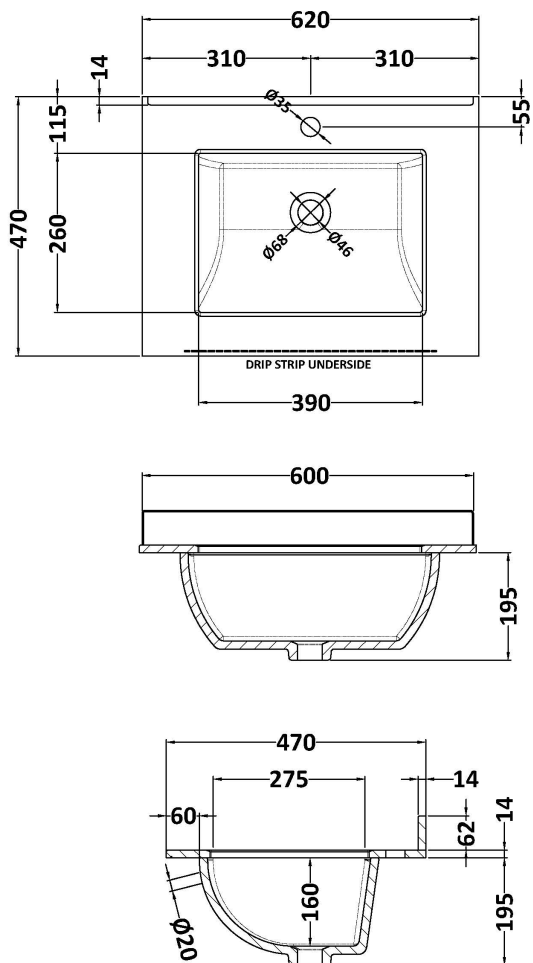

### Packaging Details

Barcode: 5056462694863

Sales Code: LON303

Description: 600 2-Door Basin Unit

**Product Dimensions**

Height (mm):	810
Width (mm):	621
Depth (mm):	471
Nett Weight (kg):	29.5

**Packaging Dimensions**

Height (mm):	840
Width (mm):	651
Depth (mm):	511
Gross Weight (kg):	30

**Packaging Data**

Box Colour:	Brown Cardboard Box
Box Qty:	1
Label Size:	150 x 100
Label Colour:	White Label
Label Qty:	2

**Outer Box Dimensions (If Applicable)**

### Product Dimensions

Height (mm):	62
Width (mm):	620
Depth (mm):	470
Nett Weight (kg):	13.5

### Packaging Dimensions

Height (mm):	310
Width (mm):	700
Depth (mm):	550
Gross Weight (kg):	14