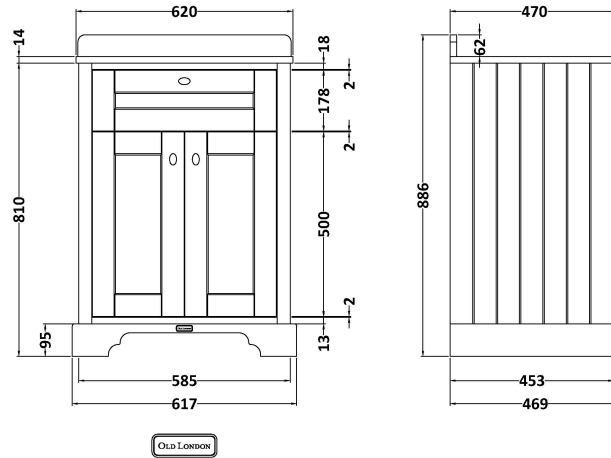

### Packaging Details

Barcode: 5056462694863

Sales Code: LON303

Description: 600 2-Door Basin Unit

**Product Dimensions**

Height (mm):	810
Width (mm):	621
Depth (mm):	471
Nett Weight (kg):	29.5

**Packaging Dimensions**

Height (mm):	840
Width (mm):	651
Depth (mm):	511
Gross Weight (kg):	30

**Packaging Data**

Box Colour:	Brown Cardboard Box
Box Qty:	1
Label Size:	150 x 100
Label Colour:	White Label
Label Qty:	2

**Outer Box Dimensions (If Applicable)**

### Product Dimensions

Height (mm):	62
Width (mm):	620
Depth (mm):	470
Nett Weight (kg):	13.5

### Packaging Dimensions

Height (mm):	310
Width (mm):	700
Depth (mm):	550
Gross Weight (kg):	14