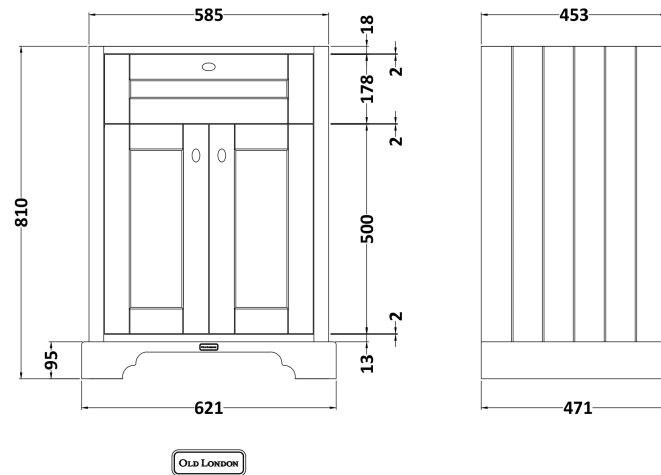

### Packaging Details

Barcode: 5056462694863

Sales Code: LON303

Description: 600 2-Door Basin Unit

**Product Dimensions**

Height (mm):	810
Width (mm):	621
Depth (mm):	471
Nett Weight (kg):	29.5

**Packaging Dimensions**

Height (mm):	840
Width (mm):	651
Depth (mm):	511
Gross Weight (kg):	30

**Packaging Data**

Box Colour:	Brown Cardboard Box
Box Qty:	1
Label Size:	150 x 100
Label Colour:	White Label
Label Qty:	2

**Outer Box Dimensions (If Applicable)**

### Product Dimensions

Height (mm):	62
Width (mm):	620
Depth (mm):	470
Nett Weight (kg):	13.5

### Packaging Dimensions

Height (mm):	310
Width (mm):	700
Depth (mm):	550
Gross Weight (kg):	14