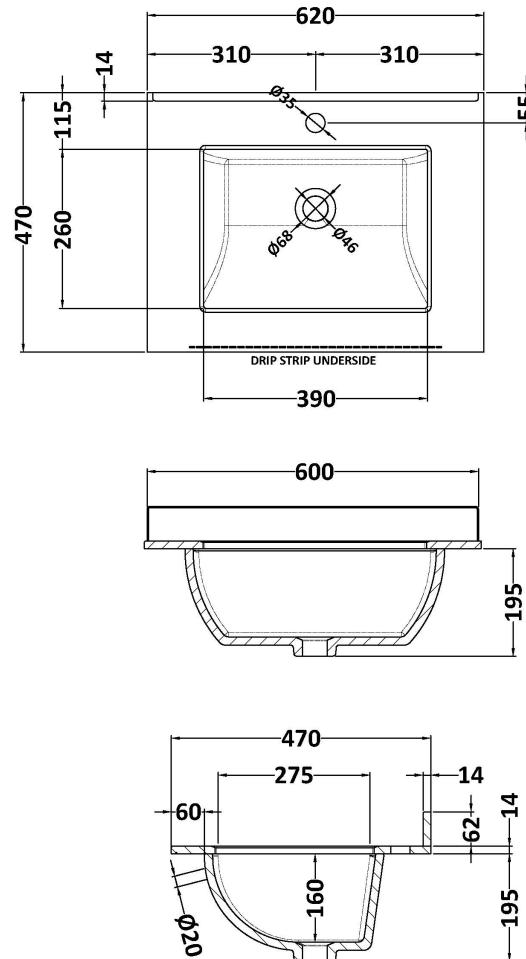

Packaging Dimensions

Height (mm):	840
Width (mm):	651
Depth (mm):	511
Gross Weight (kg):	30

Packaging Data

Box Colour:	Brown Cardboard Box
Box Qty:	1
Label Size:	150 x 100
Label Colour:	White Label
Label Qty:	2

Outer Box Dimensions (If Applicable)

Height (mm):	
Width (mm):	
Depth (mm):	
Gross Weight (kg):	
Barcode:	5056211818014

Product Details

Country of Origin:	Ireland
Fitting Instruction:	No
CE & UKCA:	
FSC Certified Materials:	Yes
Colour:	Timeless Sand
Construction Method:	Cam & Wood Dowel
Construction Type:	Rigid
Cabinet Finish:	Mdf Vinyl Smooth Matt
Fascia Finish:	Mdf Vinyl Smooth Matt
Cabinet Thickness (mm):	18
Fascia Thickness (mm):	18
Drawer Included:	No
Drawer Type:	Not Applicable
No of Shelves:	1
Hinge Type:	95 Degree Inset Clip-On S/C
Hinge Included:	Yes
Adjustable Legs:	Not Applicable
Fixings Included:	Not Required
Handle Style:	Traditional
Waste Shroud:	No
Handle Included:	Yes
Handle Type:	Knob

Sales Code: LSM222

Description: 600 Single Bowl Marble Top 1Th

Product Dimensions

Height (mm):	62
Width (mm):	620
Depth (mm):	470
Nett Weight (kg):	13.5

Packaging Dimensions

Height (mm):	310
Width (mm):	700
Depth (mm):	550
Gross Weight (kg):	14

Packaging Data

Box Colour:	White Cardboard Box
Box Qty:	1
Label Size:	100 x 50
Label Colour:	White Label
Label Qty:	2

Outer Box Dimensions (If Applicable)

Height (mm):	
Width (mm):	
Depth (mm):	
Gross Weight (kg):	
Barcode:	5056462655864