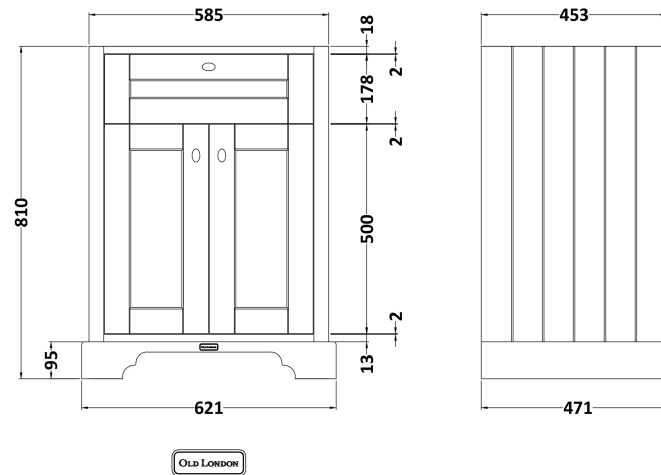

Sales Code: LOF422S

Description: 600 2-Door Unit & Sq Marble Top 1Th

Packaging Details

Barcode: 5056462694849

Sales Code: LON403

Description: 600 2-Door Basin Unit

Product Dimensions

Height (mm):	810
Width (mm):	621
Depth (mm):	471
Nett Weight (kg):	29.5

Packaging Dimensions

Height (mm):	840
Width (mm):	651
Depth (mm):	511
Gross Weight (kg):	30

Packaging Data

Box Colour:	Brown Cardboard Box
Box Qty:	1
Label Size:	150 x 100
Label Colour:	White Label
Label Qty:	2

Outer Box Dimensions (If Applicable)

Height (mm):	
Width (mm):	
Depth (mm):	
Gross Weight (kg):	
Barcode:	5056211818014

Product Details

Country of Origin:	Ireland
Fitting Instruction:	No
CE & UKCA:	
FSC Certified Materials:	Yes
Colour:	Timeless Sand
Construction Method:	Cam & Wood Dowel
Construction Type:	Rigid
Cabinet Finish:	Mdf Vinyl Smooth Matt
Fascia Finish:	Mdf Vinyl Smooth Matt
Cabinet Thickness (mm):	18
Fascia Thickness (mm):	18
Drawer Included:	No
Drawer Type:	Not Applicable
No of Shelves:	1
Hinge Type:	95 Degree Inset Clip-On S/C
Hinge Included:	Yes
Adjustable Legs:	Not Applicable
Fixings Included:	Not Required
Handle Style:	Traditional
Waste Shroud:	No
Handle Included:	Yes
Handle Type:	Knob

Sales Code: LSM222

Description: 600 Single Bowl Marble Top 1Th

Product Dimensions

Height (mm):	62
Width (mm):	620
Depth (mm):	470
Nett Weight (kg):	13.5

Packaging Dimensions

Height (mm):	310
Width (mm):	700
Depth (mm):	550
Gross Weight (kg):	14