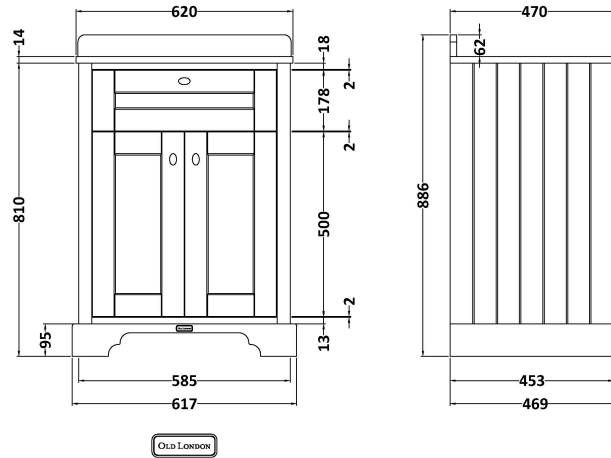

Sales Code: LOF422S

Description: 600 2-Door Unit & Sq Marble Top 1Th

Packaging Details

Barcode: 5056462694849

Sales Code: LON403

Description: 600 2-Door Basin Unit

Product Dimensions

Height (mm):	810
Width (mm):	621
Depth (mm):	471
Nett Weight (kg):	29.5

Packaging Dimensions

Height (mm):	840
Width (mm):	651
Depth (mm):	511
Gross Weight (kg):	30

Packaging Data

Box Colour:	Brown Cardboard Box
Box Qty:	1
Label Size:	150 x 100
Label Colour:	White Label
Label Qty:	2

Outer Box Dimensions (If Applicable)

Height (mm):	
Width (mm):	
Depth (mm):	
Gross Weight (kg):	
Barcode:	5056211818014

Product Details

Country of Origin:	Ireland
Fitting Instruction:	No
CE & UKCA:	
FSC Certified Materials:	Yes
Colour:	Timeless Sand
Construction Method:	Cam & Wood Dowel
Construction Type:	Rigid
Cabinet Finish:	Mdf Vinyl Smooth Matt
Fascia Finish:	Mdf Vinyl Smooth Matt
Cabinet Thickness (mm):	18
Fascia Thickness (mm):	18
Drawer Included:	No
Drawer Type:	Not Applicable
No of Shelves:	1
Hinge Type:	95 Degree Inset Clip-On S/C
Hinge Included:	Yes
Adjustable Legs:	Not Applicable
Fixings Included:	Not Required
Handle Style:	Traditional
Waste Shroud:	No
Handle Included:	Yes
Handle Type:	Knob

Sales Code: LSM222

Description: 600 Single Bowl Marble Top 1Th

Product Dimensions

Height (mm):	62
Width (mm):	620
Depth (mm):	470
Nett Weight (kg):	13.5

Packaging Dimensions

Height (mm):	310
Width (mm):	700
Depth (mm):	550
Gross Weight (kg):	14