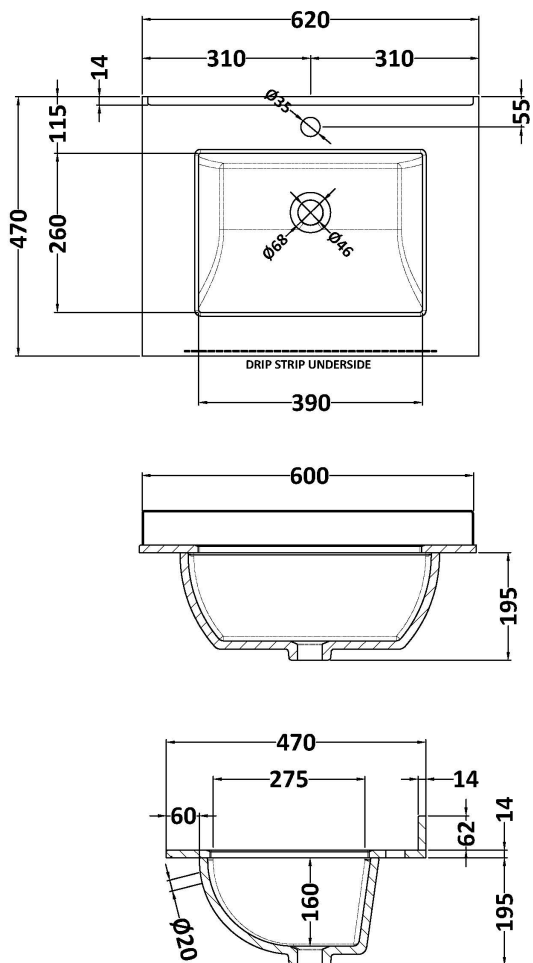

Packaging Dimensions

Height (mm):	840
Width (mm):	651
Depth (mm):	511
Gross Weight (kg):	30

Packaging Data

Box Colour:	Brown Cardboard Box
Box Qty:	1
Label Size:	150 x 100
Label Colour:	White Label
Label Qty:	2

Outer Box Dimensions (If Applicable)

Height (mm):	
Width (mm):	
Depth (mm):	
Gross Weight (kg):	
Barcode:	5056211817994

Product Details

Country of Origin:	Ireland
Fitting Instruction:	No
CE & UKCA:	
FSC Certified Materials:	Yes
Colour:	Storm Grey
Construction Method:	Cam & Wood Dowel
Construction Type:	Rigid
Cabinet Finish:	Mdf Vinyl Smooth Matt
Fascia Finish:	Mdf Vinyl Smooth Matt
Cabinet Thickness (mm):	18
Fascia Thickness (mm):	18
Drawer Included:	No
Drawer Type:	Not Applicable
No of Shelves:	1
Hinge Type:	95 Degree Inset Clip-On S/C
Hinge Included:	Yes
Adjustable Legs:	Not Applicable
Fixings Included:	Not Required
Handle Style:	Traditional
Waste Shroud:	No
Handle Included:	Yes
Handle Type:	Knob

Sales Code: LSM222

Description: 600 Single Bowl Marble Top 1Th

Product Dimensions

Height (mm):	62
Width (mm):	620
Depth (mm):	470
Nett Weight (kg):	13.5

Packaging Dimensions

Height (mm):	310
Width (mm):	700
Depth (mm):	550
Gross Weight (kg):	14

Packaging Data

Box Colour:	White Cardboard Box
Box Qty:	1
Label Size:	100 x 50
Label Colour:	White Label
Label Qty:	2

Outer Box Dimensions (If Applicable)

Height (mm):	
Width (mm):	
Depth (mm):	
Gross Weight (kg):	
Barcode:	5056462655864