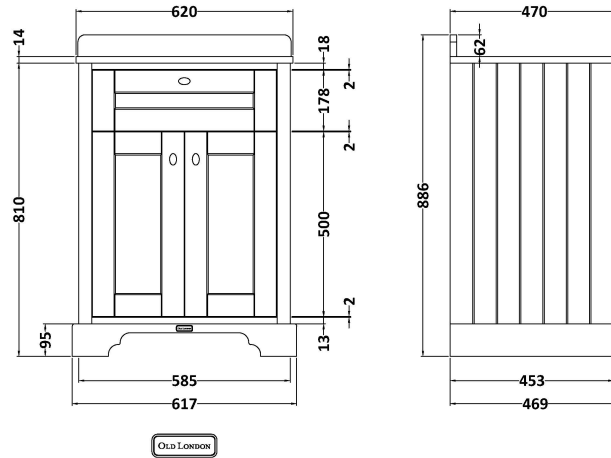

Sales Code: LOF222S

Description: 600 2-Door Unit & Sq Marble Top 1Th

Packaging Details

Barcode: 5056462694856

Sales Code: LON203

Description: 600 2-Door Basin Unit

Product Dimensions

Height (mm):	810
Width (mm):	621
Depth (mm):	471
Nett Weight (kg):	29.5

Packaging Dimensions

Height (mm):	840
Width (mm):	651
Depth (mm):	511
Gross Weight (kg):	30

Packaging Data

Box Colour:	Brown Cardboard Box
Box Qty:	1
Label Size:	150 x 100
Label Colour:	White Label
Label Qty:	2

Outer Box Dimensions (If Applicable)

Height (mm):	
Width (mm):	
Depth (mm):	
Gross Weight (kg):	
Barcode:	5056211817994

Product Details

Country of Origin:	Ireland
Fitting Instruction:	No
CE & UKCA:	
FSC Certified Materials:	Yes
Colour:	Storm Grey
Construction Method:	Cam & Wood Dowel
Construction Type:	Rigid
Cabinet Finish:	Mdf Vinyl Smooth Matt
Fascia Finish:	Mdf Vinyl Smooth Matt
Cabinet Thickness (mm):	18
Fascia Thickness (mm):	18
Drawer Included:	No
Drawer Type:	Not Applicable
No of Shelves:	1
Hinge Type:	95 Degree Inset Clip-On S/C
Hinge Included:	Yes
Adjustable Legs:	Not Applicable
Fixings Included:	Not Required
Handle Style:	Traditional
Waste Shroud:	No
Handle Included:	Yes
Handle Type:	Knob

Sales Code: LSM222

Description: 600 Single Bowl Marble Top 1Th

Product Dimensions

Height (mm):	62
Width (mm):	620
Depth (mm):	470
Nett Weight (kg):	13.5

Packaging Dimensions

Height (mm):	310
Width (mm):	700
Depth (mm):	550
Gross Weight (kg):	14