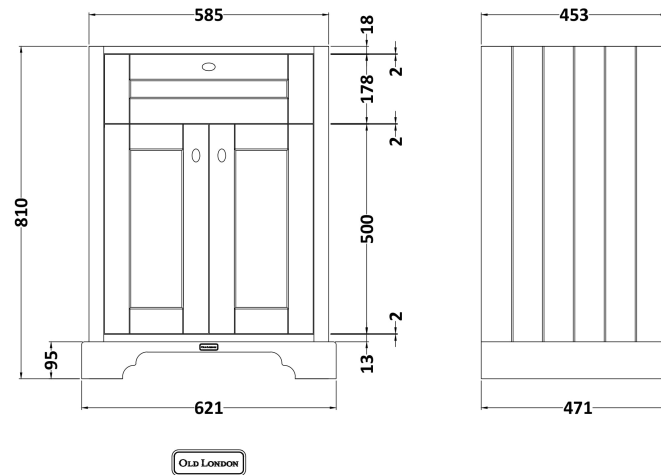

Sales Code: LOF222S

Description: 600 2-Door Unit & Sq Marble Top 1Th

Packaging Details

Barcode: 5056462694856

Sales Code: LON203

Description: 600 2-Door Basin Unit

Product Dimensions

Height (mm):	810
Width (mm):	621
Depth (mm):	471
Nett Weight (kg):	29.5

Packaging Dimensions

Height (mm):	840
Width (mm):	651
Depth (mm):	511
Gross Weight (kg):	30

Packaging Data

Box Colour:	Brown Cardboard Box
Box Qty:	1
Label Size:	150 x 100
Label Colour:	White Label
Label Qty:	2

Outer Box Dimensions (If Applicable)

Height (mm):	
Width (mm):	
Depth (mm):	
Gross Weight (kg):	
Barcode:	5056211817994

Product Details

Country of Origin:	Ireland
Fitting Instruction:	No
CE & UKCA:	
FSC Certified Materials:	Yes
Colour:	Storm Grey
Construction Method:	Cam & Wood Dowel
Construction Type:	Rigid
Cabinet Finish:	Mdf Vinyl Smooth Matt
Fascia Finish:	Mdf Vinyl Smooth Matt
Cabinet Thickness (mm):	18
Fascia Thickness (mm):	18
Drawer Included:	No
Drawer Type:	Not Applicable
No of Shelves:	1
Hinge Type:	95 Degree Inset Clip-On S/C
Hinge Included:	Yes
Adjustable Legs:	Not Applicable
Fixings Included:	Not Required
Handle Style:	Traditional
Waste Shroud:	No
Handle Included:	Yes
Handle Type:	Knob

Sales Code: LSM222

Description: 600 Single Bowl Marble Top 1Th

Product Dimensions

Height (mm):	62
Width (mm):	620
Depth (mm):	470
Nett Weight (kg):	13.5

Packaging Dimensions

Height (mm):	310
Width (mm):	700
Depth (mm):	550
Gross Weight (kg):	14