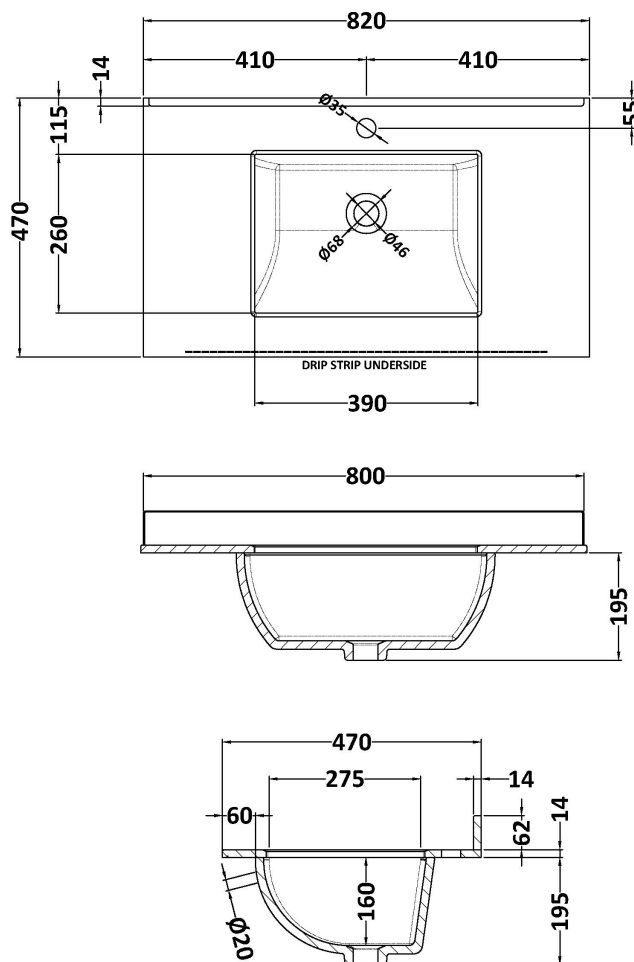

Packaging Dimensions

Height (mm):	851
Width (mm):	854
Depth (mm):	511
Gross Weight (kg):	36

Packaging Data

Box Colour:	Brown Cardboard Box
Box Qty:	1
Label Size:	150 x 100
Label Colour:	White Label
Label Qty:	2

Outer Box Dimensions (If Applicable)

Height (mm):	
Width (mm):	
Depth (mm):	
Gross Weight (kg):	
Barcode:	5056211818045

Product Details

Country of Origin:	Ireland
Fitting Instruction:	No
CE & UKCA:	
FSC Certified Materials:	Yes
Colour:	Timeless Sand
Construction Method:	Cam & Wood Dowel
Construction Type:	Rigid
Cabinet Finish:	Mdf Vinyl Smooth Matt
Fascia Finish:	Mdf Vinyl Smooth Matt
Cabinet Thickness (mm):	18
Fascia Thickness (mm):	18
Drawer Included:	No
Drawer Type:	Not Applicable
No of Shelves:	1
Hinge Type:	95 Degree Inset Clip-On S/C
Hinge Included:	Yes
Adjustable Legs:	Not Applicable
Fixings Included:	Not Required
Handle Style:	Traditional
Waste Shroud:	No
Handle Included:	Yes
Handle Type:	Knob

Sales Code: LSM228

Description: 800 Single Bowl Marble Top 1Th

Product Dimensions

Height (mm):	62
Width (mm):	820
Depth (mm):	470
Nett Weight (kg):	18

Packaging Dimensions

Height (mm):	310
Width (mm):	900
Depth (mm):	550
Gross Weight (kg):	18.5

Packaging Data

Box Colour:	White Cardboard Box
Box Qty:	1
Label Size:	100 x 50
Label Colour:	White Label
Label Qty:	2

Outer Box Dimensions (If Applicable)

Height (mm):	
Width (mm):	
Depth (mm):	
Gross Weight (kg):	
Barcode:	5056462655925