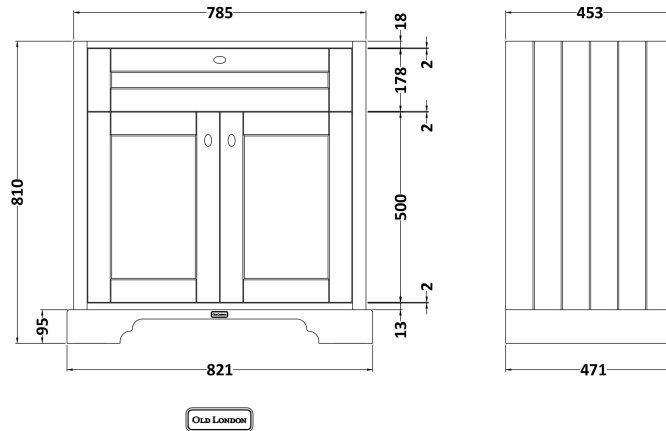

Sales Code: LOF428S

Description: 800 2-Door Unit & Sq Marble Top 1Th

Packaging Details

Barcode: 5056462694887

Sales Code: LON405

Description: 800 2-Door Basin Unit

Product Dimensions

Height (mm):	810
Width (mm):	821
Depth (mm):	471
Nett Weight (kg):	35.5

Packaging Dimensions

Height (mm):	851
Width (mm):	854
Depth (mm):	511
Gross Weight (kg):	36

Packaging Data

Box Colour:	Brown Cardboard Box
Box Qty:	1
Label Size:	150 x 100
Label Colour:	White Label
Label Qty:	2

Outer Box Dimensions (If Applicable)

Height (mm):	
Width (mm):	
Depth (mm):	
Gross Weight (kg):	
Barcode:	5056211818045

Product Details

Country of Origin:	Ireland
Fitting Instruction:	No
CE & UKCA:	
FSC Certified Materials:	Yes
Colour:	Timeless Sand
Construction Method:	Cam & Wood Dowel
Construction Type:	Rigid
Cabinet Finish:	Mdf Vinyl Smooth Matt
Fascia Finish:	Mdf Vinyl Smooth Matt
Cabinet Thickness (mm):	18
Fascia Thickness (mm):	18
Drawer Included:	No
Drawer Type:	Not Applicable
No of Shelves:	1
Hinge Type:	95 Degree Inset Clip-On S/C
Hinge Included:	Yes
Adjustable Legs:	Not Applicable
Fixings Included:	Not Required
Handle Style:	Traditional
Waste Shroud:	No
Handle Included:	Yes
Handle Type:	Knob

Sales Code: LSM228

Description: 800 Single Bowl Marble Top 1Th

Product Dimensions

Height (mm):	62
Width (mm):	820
Depth (mm):	470
Nett Weight (kg):	18

Packaging Dimensions

Height (mm):	310
Width (mm):	900
Depth (mm):	550
Gross Weight (kg):	18.5