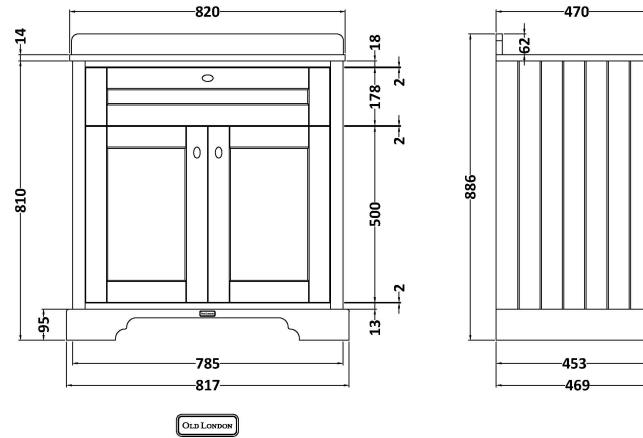

Sales Code: LOF428S

Description: 800 2-Door Unit & Sq Marble Top 1Th

Packaging Details

Barcode: 5056462694887

Sales Code: LON405

Description: 800 2-Door Basin Unit

Product Dimensions

Height (mm):	810
Width (mm):	821
Depth (mm):	471
Nett Weight (kg):	35.5

Packaging Dimensions

Height (mm):	851
Width (mm):	854
Depth (mm):	511
Gross Weight (kg):	36

Packaging Data

Box Colour:	Brown Cardboard Box
Box Qty:	1
Label Size:	150 x 100
Label Colour:	White Label
Label Qty:	2

Outer Box Dimensions (If Applicable)

Height (mm):	
Width (mm):	
Depth (mm):	
Gross Weight (kg):	
Barcode:	5056211818045

Product Details

Country of Origin:	Ireland
Fitting Instruction:	No
CE & UKCA:	
FSC Certified Materials:	Yes
Colour:	Timeless Sand
Construction Method:	Cam & Wood Dowel
Construction Type:	Rigid
Cabinet Finish:	Mdf Vinyl Smooth Matt
Fascia Finish:	Mdf Vinyl Smooth Matt
Cabinet Thickness (mm):	18
Fascia Thickness (mm):	18
Drawer Included:	No
Drawer Type:	Not Applicable
No of Shelves:	1
Hinge Type:	95 Degree Inset Clip-On S/C
Hinge Included:	Yes
Adjustable Legs:	Not Applicable
Fixings Included:	Not Required
Handle Style:	Traditional
Waste Shroud:	No
Handle Included:	Yes
Handle Type:	Knob

Sales Code: LSM228

Description: 800 Single Bowl Marble Top 1Th

Product Dimensions

Height (mm):	62
Width (mm):	820
Depth (mm):	470
Nett Weight (kg):	18

Packaging Dimensions

Height (mm):	310
Width (mm):	900
Depth (mm):	550
Gross Weight (kg):	18.5