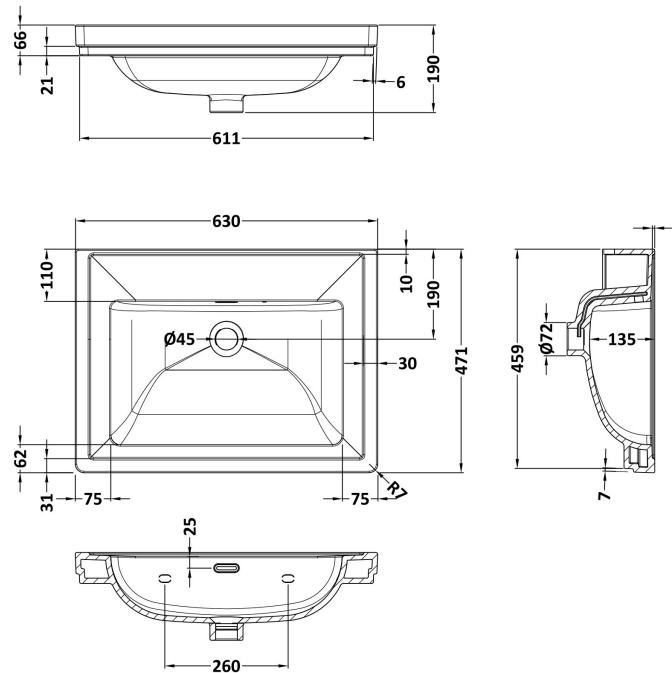

Packaging Dimensions

Height (mm):	820
Width (mm):	615
Depth (mm):	470
Gross Weight (kg):	21

Packaging Data

Box Colour:	Brown Cardboard Box
Box Qty:	1
Label Size:	150 x 100
Label Colour:	White Label
Label Qty:	2

Outer Box Dimensions (If Applicable)

Height (mm):	
Width (mm):	
Depth (mm):	
Gross Weight (kg):	
Barcode:	5056678497661

Product Details

Country of Origin:	Ireland
Fitting Instruction:	No
CE & UKCA:	
FSC Certified Materials:	Yes
Colour:	Cool Grey
Construction Method:	Cam & Wood Dowel
Construction Type:	Rigid
Cabinet Finish:	MFC Smooth Matt
Fascia Finish:	MFC Smooth Matt
Cabinet Thickness (mm):	18
Fascia Thickness (mm):	18
Drawer Included:	Yes
Drawer Type:	80mm High Metal S/C Inc Galler
No of Shelves:	1
Hinge Type:	Not Applicable
Hinge Included:	No
Adjustable Legs:	Not Applicable
Fixings Included:	Not Required
Handle Style:	Traditional
Waste Shroud:	Yes
Handle Included:	Yes
Handle Type:	Knob

Sales Code: CBM513

Description: 600 Classique Basin 0Th

Product Dimensions

Height (mm):	66
Width (mm):	630
Depth (mm):	471
Nett Weight (kg):	17

Packaging Dimensions

Height (mm):	490
Width (mm):	650
Depth (mm):	220
Gross Weight (kg):	17

Packaging Data

Box Colour:	Brown Cardboard Box - Printed
Box Qty:	1
Label Size:	100 x 50
Label Colour:	White Label
Label Qty:	2

Outer Box Dimensions (If Applicable)

Height (mm):	
Width (mm):	
Depth (mm):	
Gross Weight (kg):	
Barcode:	5056678431191