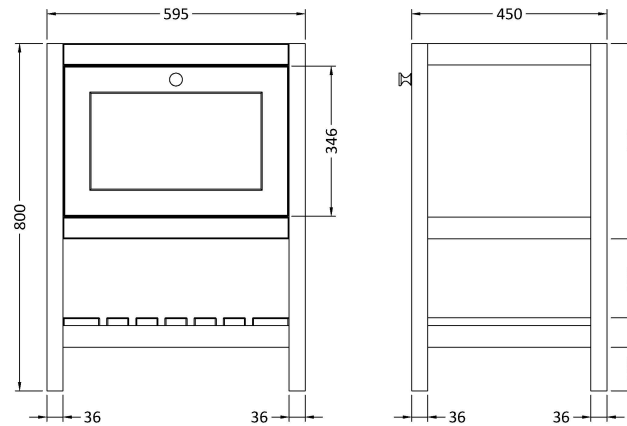

Sales Code: BEX225H

Description: 600 F/S Drawer & Classic Basin 0Th

Packaging Details

Barcode: 5056678432518

Sales Code: BEX225N

Description: 600 F/S Single Drawer Unit

Product Dimensions

Height (mm):	800
Width (mm):	595
Depth (mm):	450
Nett Weight (kg):	20.5

Packaging Dimensions

Height (mm):	820
Width (mm):	615
Depth (mm):	470
Gross Weight (kg):	21

Packaging Data

Box Colour:	Brown Cardboard Box
Box Qty:	1
Label Size:	150 x 100
Label Colour:	White Label
Label Qty:	2

Outer Box Dimensions (If Applicable)

Height (mm):	
Width (mm):	
Depth (mm):	
Gross Weight (kg):	
Barcode:	5056678497661

Product Details

Country of Origin:	Ireland
Fitting Instruction:	No
CE & UKCA:	
FSC Certified Materials:	Yes
Colour:	Cool Grey
Construction Method:	Cam & Wood Dowel
Construction Type:	Rigid
Cabinet Finish:	MFC Smooth Matt
Fascia Finish:	MFC Smooth Matt
Cabinet Thickness (mm):	18
Fascia Thickness (mm):	18
Drawer Included:	Yes
Drawer Type:	80mm High Metal S/C Inc Galler
No of Shelves:	1
Hinge Type:	Not Applicable
Hinge Included:	No
Adjustable Legs:	Not Applicable
Fixings Included:	Not Required
Handle Style:	Traditional
Waste Shroud:	Yes
Handle Included:	Yes
Handle Type:	Knob

Sales Code: CBM513

Description: 600 Classique Basin 0Th

Product Dimensions

Height (mm):	66
Width (mm):	630
Depth (mm):	471
Nett Weight (kg):	17

Packaging Dimensions

Height (mm):	490
Width (mm):	650
Depth (mm):	220
Gross Weight (kg):	17