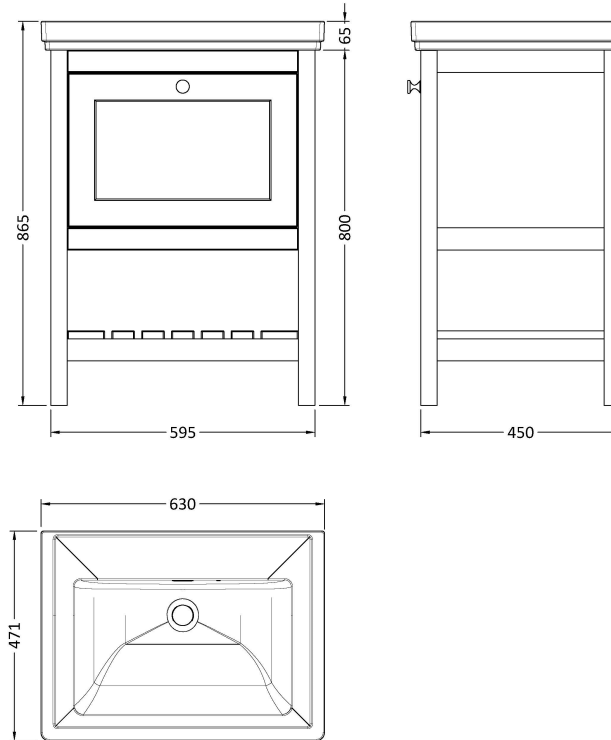

Sales Code: BEX225H

Description: 600 F/S Drawer & Classic Basin 0Th

Packaging Details

Barcode: 5056678432518

Sales Code: BEX225N

Description: 600 F/S Single Drawer Unit

Product Dimensions

Height (mm):	800
Width (mm):	595
Depth (mm):	450
Nett Weight (kg):	20.5

Packaging Dimensions

Height (mm):	820
Width (mm):	615
Depth (mm):	470
Gross Weight (kg):	21

Packaging Data

Box Colour:	Brown Cardboard Box
Box Qty:	1
Label Size:	150 x 100
Label Colour:	White Label
Label Qty:	2

Outer Box Dimensions (If Applicable)

Height (mm):	
Width (mm):	
Depth (mm):	
Gross Weight (kg):	
Barcode:	5056678497661

Product Details

Country of Origin:	Ireland
Fitting Instruction:	No
CE & UKCA:	
FSC Certified Materials:	Yes
Colour:	Cool Grey
Construction Method:	Cam & Wood Dowel
Construction Type:	Rigid
Cabinet Finish:	MFC Smooth Matt
Fascia Finish:	MFC Smooth Matt
Cabinet Thickness (mm):	18
Fascia Thickness (mm):	18
Drawer Included:	Yes
Drawer Type:	80mm High Metal S/C Inc Galler
No of Shelves:	1
Hinge Type:	Not Applicable
Hinge Included:	No
Adjustable Legs:	Not Applicable
Fixings Included:	Not Required
Handle Style:	Traditional
Waste Shroud:	Yes
Handle Included:	Yes
Handle Type:	Knob

Sales Code: CBM513

Description: 600 Classique Basin 0Th

Product Dimensions

Height (mm):	66
Width (mm):	630
Depth (mm):	471
Nett Weight (kg):	17

Packaging Dimensions

Height (mm):	490
Width (mm):	650
Depth (mm):	220
Gross Weight (kg):	17