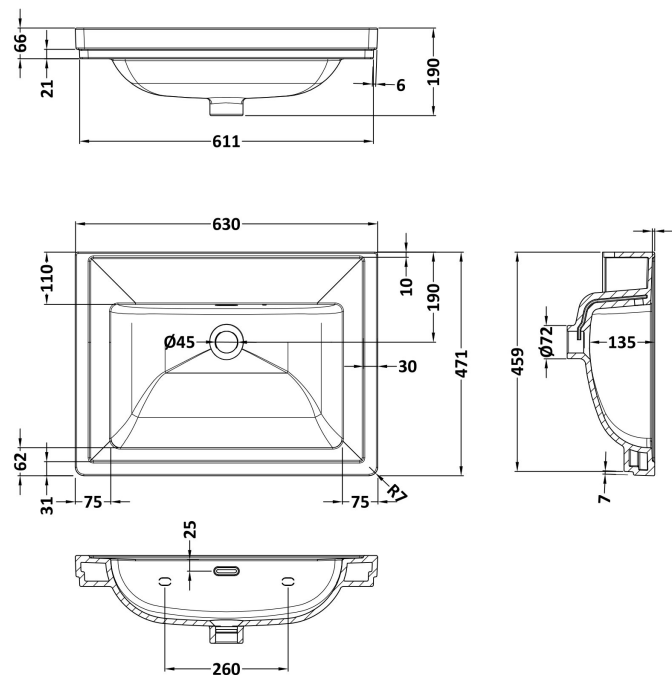

Packaging Dimensions

Height (mm):	820
Width (mm):	615
Depth (mm):	470
Gross Weight (kg):	21

Packaging Data

Box Colour:	Brown Cardboard Box
Box Qty:	1
Label Size:	150 x 100
Label Colour:	White Label
Label Qty:	2

Outer Box Dimensions (If Applicable)

Height (mm):	
Width (mm):	
Depth (mm):	
Gross Weight (kg):	
Barcode:	5056678497722

Product Details

Country of Origin:	Ireland
Fitting Instruction:	No
CE & UKCA:	
FSC Certified Materials:	Yes
Colour:	Matt Green
Construction Method:	Cam & Wood Dowel
Construction Type:	Rigid
Cabinet Finish:	MFC Smooth Matt
Fascia Finish:	MFC Smooth Matt
Cabinet Thickness (mm):	18
Fascia Thickness (mm):	18
Drawer Included:	Yes
Drawer Type:	80mm High Metal S/C Inc Galler
No of Shelves:	1
Hinge Type:	Not Applicable
Hinge Included:	No
Adjustable Legs:	Not Applicable
Fixings Included:	Not Required
Handle Style:	Traditional
Waste Shroud:	Yes
Handle Included:	Yes
Handle Type:	Knob

Sales Code: CBM513

Description: 600 Classique Basin 0Th

Product Dimensions

Height (mm):	66
Width (mm):	630
Depth (mm):	471
Nett Weight (kg):	17

Packaging Dimensions

Height (mm):	490
Width (mm):	650
Depth (mm):	220
Gross Weight (kg):	17

Packaging Data

Box Colour:	Brown Cardboard Box - Printed
Box Qty:	1
Label Size:	100 x 50
Label Colour:	White Label
Label Qty:	2

Outer Box Dimensions (If Applicable)

Height (mm):	
Width (mm):	
Depth (mm):	
Gross Weight (kg):	
Barcode:	5056678431191