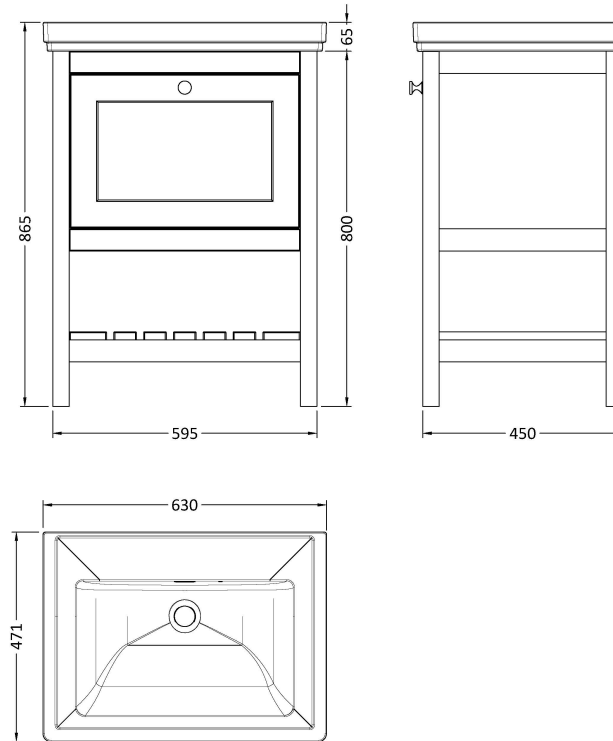

Sales Code: BEX825H

Description: 600 F/S Drawer & Classic Basin 0Th

Packaging Details

Barcode: 5056678432532

Sales Code: BEX825N

Description: 600 F/S Single Drawer Unit

Product Dimensions

Height (mm):	800
Width (mm):	595
Depth (mm):	450
Nett Weight (kg):	20.5

Packaging Dimensions

Height (mm):	820
Width (mm):	615
Depth (mm):	470
Gross Weight (kg):	21

Packaging Data

Box Colour:	Brown Cardboard Box
Box Qty:	1
Label Size:	150 x 100
Label Colour:	White Label
Label Qty:	2

Outer Box Dimensions (If Applicable)

Height (mm):	
Width (mm):	
Depth (mm):	
Gross Weight (kg):	
Barcode:	5056678497722

Product Details

Country of Origin:	Ireland
Fitting Instruction:	No
CE & UKCA:	
FSC Certified Materials:	Yes
Colour:	Matt Green
Construction Method:	Cam & Wood Dowel
Construction Type:	Rigid
Cabinet Finish:	MFC Smooth Matt
Fascia Finish:	MFC Smooth Matt
Cabinet Thickness (mm):	18
Fascia Thickness (mm):	18
Drawer Included:	Yes
Drawer Type:	80mm High Metal S/C Inc Galler
No of Shelves:	1
Hinge Type:	Not Applicable
Hinge Included:	No
Adjustable Legs:	Not Applicable
Fixings Included:	Not Required
Handle Style:	Traditional
Waste Shroud:	Yes
Handle Included:	Yes
Handle Type:	Knob

Sales Code: CBM513

Description: 600 Classique Basin 0Th

Product Dimensions

Height (mm):	66
Width (mm):	630
Depth (mm):	471
Nett Weight (kg):	17

Packaging Dimensions

Height (mm):	490
Width (mm):	650
Depth (mm):	220
Gross Weight (kg):	17