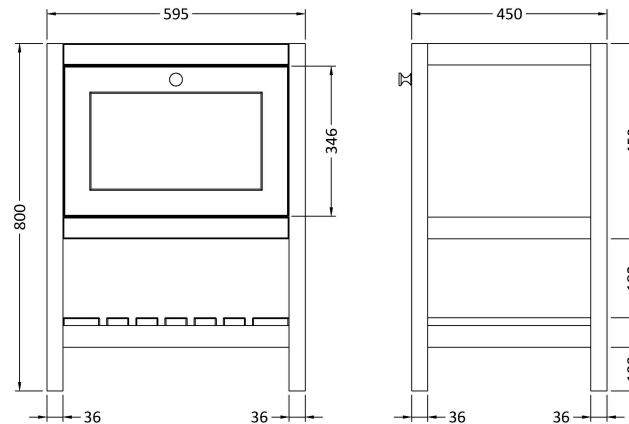

Sales Code: BEX825H

Description: 600 F/S Drawer & Classic Basin 0Th

Packaging Details

Barcode: 5056678432532

Sales Code: BEX825N

Description: 600 F/S Single Drawer Unit

Product Dimensions

Height (mm):	800
Width (mm):	595
Depth (mm):	450
Nett Weight (kg):	20.5

Packaging Dimensions

Height (mm):	820
Width (mm):	615
Depth (mm):	470
Gross Weight (kg):	21

Packaging Data

Box Colour:	Brown Cardboard Box
Box Qty:	1
Label Size:	150 x 100
Label Colour:	White Label
Label Qty:	2

Outer Box Dimensions (If Applicable)

Height (mm):	
Width (mm):	
Depth (mm):	
Gross Weight (kg):	
Barcode:	5056678497722

Product Details

Country of Origin:	Ireland
Fitting Instruction:	No
CE & UKCA:	
FSC Certified Materials:	Yes
Colour:	Matt Green
Construction Method:	Cam & Wood Dowel
Construction Type:	Rigid
Cabinet Finish:	MFC Smooth Matt
Fascia Finish:	MFC Smooth Matt
Cabinet Thickness (mm):	18
Fascia Thickness (mm):	18
Drawer Included:	Yes
Drawer Type:	80mm High Metal S/C Inc Galler
No of Shelves:	1
Hinge Type:	Not Applicable
Hinge Included:	No
Adjustable Legs:	Not Applicable
Fixings Included:	Not Required
Handle Style:	Traditional
Waste Shroud:	Yes
Handle Included:	Yes
Handle Type:	Knob

Sales Code: CBM513

Description: 600 Classique Basin 0Th

Product Dimensions

Height (mm):	66
Width (mm):	630
Depth (mm):	471
Nett Weight (kg):	17

Packaging Dimensions

Height (mm):	490
Width (mm):	650
Depth (mm):	220
Gross Weight (kg):	17