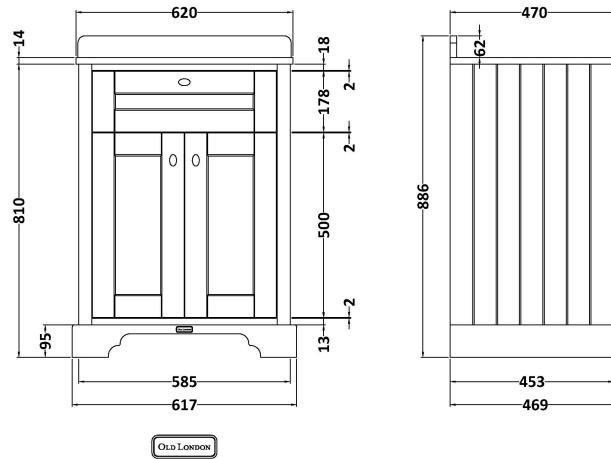

Sales Code: LOF226

Description: 600 2-Door Unit & Marble Top 3Th

Packaging Details

Barcode: 5056211819615

Sales Code: LON203

Description: 600 2-Door Basin Unit

Product Dimensions

Height (mm):	810
Width (mm):	621
Depth (mm):	471
Nett Weight (kg):	29.5

Packaging Dimensions

Height (mm):	840
Width (mm):	651
Depth (mm):	511
Gross Weight (kg):	30

Packaging Data

Box Colour:	Brown Cardboard Box
Box Qty:	1
Label Size:	150 x 100
Label Colour:	White Label
Label Qty:	2

Outer Box Dimensions (If Applicable)

Height (mm):	
Width (mm):	
Depth (mm):	
Gross Weight (kg):	
Barcode:	5056211817994

Product Details

Country of Origin:	Ireland
Fitting Instruction:	No
CE & UKCA:	
FSC Certified Materials:	Yes
Colour:	Storm Grey
Construction Method:	Cam & Wood Dowel
Construction Type:	Rigid
Cabinet Finish:	Mdf Vinyl Smooth Matt
Fascia Finish:	Mdf Vinyl Smooth Matt
Cabinet Thickness (mm):	18
Fascia Thickness (mm):	18
Drawer Included:	No
Drawer Type:	Not Applicable
No of Shelves:	1
Hinge Type:	95 Degree Inset Clip-On S/C
Hinge Included:	Yes
Adjustable Legs:	Not Applicable
Fixings Included:	Not Required
Handle Style:	Traditional
Waste Shroud:	No
Handle Included:	Yes
Handle Type:	Knob

Sales Code: LOM226

Description: 600 Single Bowl Marble Top 3Th

Product Dimensions

Height (mm):	268
Width (mm):	620
Depth (mm):	463
Nett Weight (kg):	13.5

Packaging Dimensions

Height (mm):	310
Width (mm):	700
Depth (mm):	550
Gross Weight (kg):	14