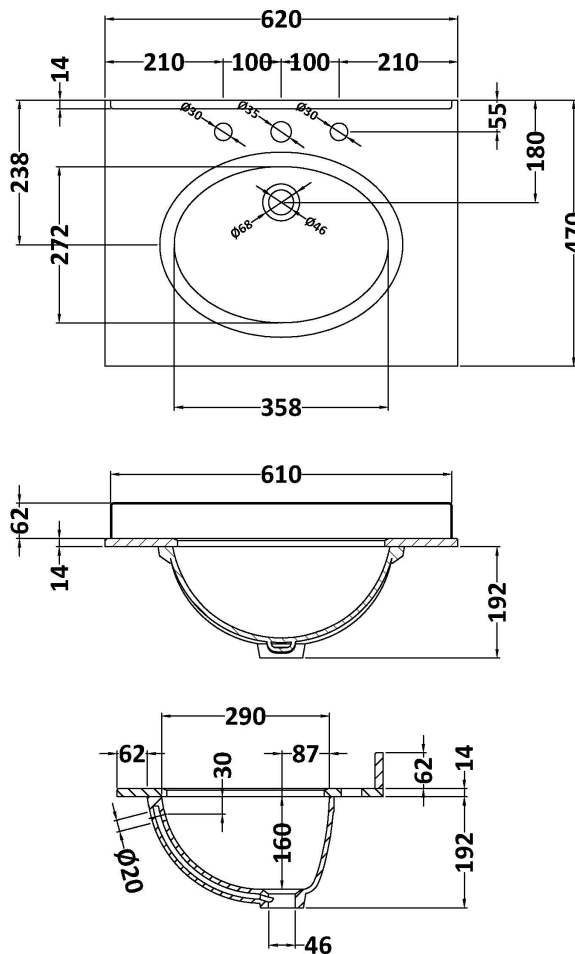

Packaging Dimensions

Height (mm):	840
Width (mm):	651
Depth (mm):	511
Gross Weight (kg):	30

Packaging Data

Box Colour:	Brown Cardboard Box
Box Qty:	1
Label Size:	150 x 100
Label Colour:	White Label
Label Qty:	2

Outer Box Dimensions (If Applicable)

Height (mm):	
Width (mm):	
Depth (mm):	
Gross Weight (kg):	
Barcode:	5056211817994

Product Details

Country of Origin:	Ireland
Fitting Instruction:	No
CE & UKCA:	
FSC Certified Materials:	Yes
Colour:	Storm Grey
Construction Method:	Cam & Wood Dowel
Construction Type:	Rigid
Cabinet Finish:	Mdf Vinyl Smooth Matt
Fascia Finish:	Mdf Vinyl Smooth Matt
Cabinet Thickness (mm):	18
Fascia Thickness (mm):	18
Drawer Included:	No
Drawer Type:	Not Applicable
No of Shelves:	1
Hinge Type:	95 Degree Inset Clip-On S/C
Hinge Included:	Yes
Adjustable Legs:	Not Applicable
Fixings Included:	Not Required
Handle Style:	Traditional
Waste Shroud:	No
Handle Included:	Yes
Handle Type:	Knob

Sales Code: LOM226

Description: 600 Single Bowl Marble Top 3Th

Product Dimensions

Height (mm):	268
Width (mm):	620
Depth (mm):	463
Nett Weight (kg):	13.5

Packaging Dimensions

Height (mm):	310
Width (mm):	700
Depth (mm):	550
Gross Weight (kg):	14

Packaging Data

Box Colour:	White Cardboard Box
Box Qty:	1
Label Size:	100 x 50
Label Colour:	White Label
Label Qty:	2

Outer Box Dimensions (If Applicable)

Height (mm):	
Width (mm):	
Depth (mm):	
Gross Weight (kg):	
Barcode:	5056211819011