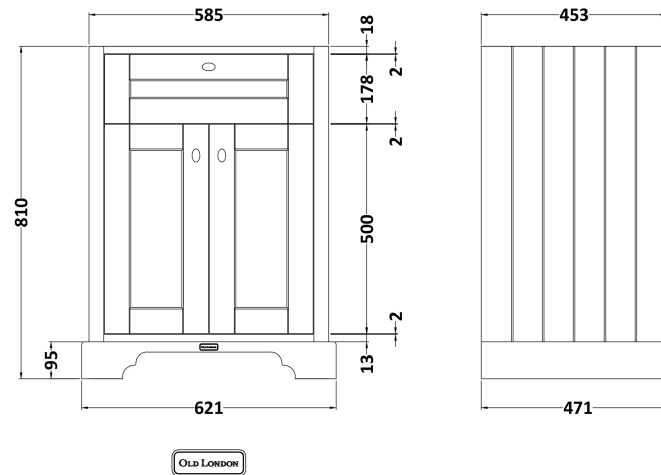

Sales Code: LOF226

Description: 600 2-Door Unit & Marble Top 3Th

Packaging Details

Barcode: 5056211819615

Sales Code: LON203

Description: 600 2-Door Basin Unit

Product Dimensions

Height (mm):	810
Width (mm):	621
Depth (mm):	471
Nett Weight (kg):	29.5

Packaging Dimensions

Height (mm):	840
Width (mm):	651
Depth (mm):	511
Gross Weight (kg):	30

Packaging Data

Box Colour:	Brown Cardboard Box
Box Qty:	1
Label Size:	150 x 100
Label Colour:	White Label
Label Qty:	2

Outer Box Dimensions (If Applicable)

Height (mm):	
Width (mm):	
Depth (mm):	
Gross Weight (kg):	
Barcode:	5056211817994

Product Details

Country of Origin:	Ireland
Fitting Instruction:	No
CE & UKCA:	
FSC Certified Materials:	Yes
Colour:	Storm Grey
Construction Method:	Cam & Wood Dowel
Construction Type:	Rigid
Cabinet Finish:	Mdf Vinyl Smooth Matt
Fascia Finish:	Mdf Vinyl Smooth Matt
Cabinet Thickness (mm):	18
Fascia Thickness (mm):	18
Drawer Included:	No
Drawer Type:	Not Applicable
No of Shelves:	1
Hinge Type:	95 Degree Inset Clip-On S/C
Hinge Included:	Yes
Adjustable Legs:	Not Applicable
Fixings Included:	Not Required
Handle Style:	Traditional
Waste Shroud:	No
Handle Included:	Yes
Handle Type:	Knob

Sales Code: LOM226

Description: 600 Single Bowl Marble Top 3Th

Product Dimensions

Height (mm):	268
Width (mm):	620
Depth (mm):	463
Nett Weight (kg):	13.5

Packaging Dimensions

Height (mm):	310
Width (mm):	700
Depth (mm):	550
Gross Weight (kg):	14