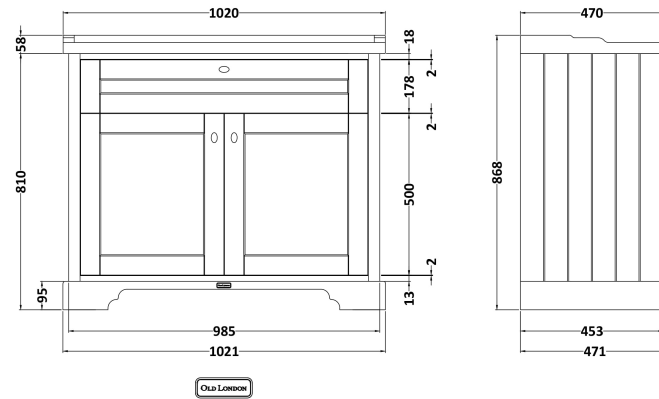

Sales Code: LOF337

Description: 1000mm 2-Door Unit & Basin 3Th

Packaging Details

Barcode: 5056211847595

Sales Code: LON307

Description: 1000 2-Door Basin Unit

Product Dimensions

Height (mm):	810
Width (mm):	1021
Depth (mm):	471
Nett Weight (kg):	42.5

Packaging Dimensions

Height (mm):	850
Width (mm):	1055
Depth (mm):	510
Gross Weight (kg):	43.5

Packaging Data

Box Colour:	Brown Cardboard Box
Box Qty:	1
Label Size:	150 x 100
Label Colour:	White Label
Label Qty:	2

Outer Box Dimensions (If Applicable)

Height (mm):	
Width (mm):	
Depth (mm):	
Gross Weight (kg):	
Barcode:	5056211844594

Product Details

Country of Origin:	Ireland
Fitting Instruction:	No
CE & UKCA:	
FSC Certified Materials:	Yes
Colour:	Twilight Blue
Construction Method:	Cam & Wood Dowel
Construction Type:	Rigid
Cabinet Finish:	Mdf Vinyl Smooth Matt
Fascia Finish:	Mdf Vinyl Smooth Matt
Cabinet Thickness (mm):	18
Fascia Thickness (mm):	18
Drawer Included:	No
Drawer Type:	Not Applicable
No of Shelves:	1
Hinge Type:	95 Degree Inset Clip-On S/C
Hinge Included:	Yes
Adjustable Legs:	Not Applicable
Fixings Included:	Not Required
Handle Style:	Traditional
Waste Shroud:	No
Handle Included:	Yes
Handle Type:	Knob

Sales Code: NLV037

Description: 1000mm Traditional Basin 3Th

Product Dimensions

Height (mm):	218
Width (mm):	1020
Depth (mm):	470
Nett Weight (kg):	26

Packaging Dimensions

Height (mm):	260
Width (mm):	1020
Depth (mm):	480
Gross Weight (kg):	27