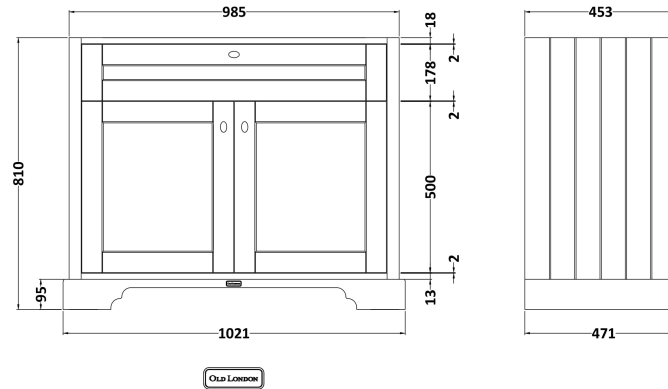

Sales Code: LOF337

Description: 1000mm 2-Door Unit & Basin 3Th

Packaging Details

Barcode: 5056211847595

Sales Code: LON307

Description: 1000 2-Door Basin Unit

Product Dimensions

Height (mm):	810
Width (mm):	1021
Depth (mm):	471
Nett Weight (kg):	42.5

Packaging Dimensions

Height (mm):	850
Width (mm):	1055
Depth (mm):	510
Gross Weight (kg):	43.5

Packaging Data

Box Colour:	Brown Cardboard Box
Box Qty:	1
Label Size:	150 x 100
Label Colour:	White Label
Label Qty:	2

Outer Box Dimensions (If Applicable)

Height (mm):	
Width (mm):	
Depth (mm):	
Gross Weight (kg):	
Barcode:	5056211844594

Product Details

Country of Origin:	Ireland
Fitting Instruction:	No
CE & UKCA:	
FSC Certified Materials:	Yes
Colour:	Twilight Blue
Construction Method:	Cam & Wood Dowel
Construction Type:	Rigid
Cabinet Finish:	Mdf Vinyl Smooth Matt
Fascia Finish:	Mdf Vinyl Smooth Matt
Cabinet Thickness (mm):	18
Fascia Thickness (mm):	18
Drawer Included:	No
Drawer Type:	Not Applicable
No of Shelves:	1
Hinge Type:	95 Degree Inset Clip-On S/C
Hinge Included:	Yes
Adjustable Legs:	Not Applicable
Fixings Included:	Not Required
Handle Style:	Traditional
Waste Shroud:	No
Handle Included:	Yes
Handle Type:	Knob

Sales Code: NLV037

Description: 1000mm Traditional Basin 3Th

Product Dimensions

Height (mm):	218
Width (mm):	1020
Depth (mm):	470
Nett Weight (kg):	26

Packaging Dimensions

Height (mm):	260
Width (mm):	1020
Depth (mm):	480
Gross Weight (kg):	27