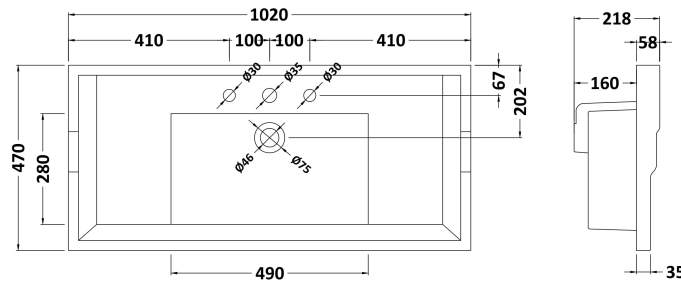

Packaging Dimensions

Height (mm):	850
Width (mm):	1055
Depth (mm):	510
Gross Weight (kg):	43.5

Packaging Data

Box Colour:	Brown Cardboard Box
Box Qty:	1
Label Size:	150 x 100
Label Colour:	White Label
Label Qty:	2

Outer Box Dimensions (If Applicable)

Height (mm):	
Width (mm):	
Depth (mm):	
Gross Weight (kg):	
Barcode:	5056211844594

Product Details

Country of Origin:	Ireland
Fitting Instruction:	No
CE & UKCA:	
FSC Certified Materials:	Yes
Colour:	Twilight Blue
Construction Method:	Cam & Wood Dowel
Construction Type:	Rigid
Cabinet Finish:	Mdf Vinyl Smooth Matt
Fascia Finish:	Mdf Vinyl Smooth Matt
Cabinet Thickness (mm):	18
Fascia Thickness (mm):	18
Drawer Included:	No
Drawer Type:	Not Applicable
No of Shelves:	1
Hinge Type:	95 Degree Inset Clip-On S/C
Hinge Included:	Yes
Adjustable Legs:	Not Applicable
Fixings Included:	Not Required
Handle Style:	Traditional
Waste Shroud:	No
Handle Included:	Yes
Handle Type:	Knob

Sales Code: NLV037

Description: 1000mm Traditional Basin 3Th

Product Dimensions

Height (mm):	218
Width (mm):	1020
Depth (mm):	470
Nett Weight (kg):	26

Packaging Dimensions

Height (mm):	260
Width (mm):	1020
Depth (mm):	480
Gross Weight (kg):	27

Packaging Data

Box Colour:	Brown Cardboard Box - Printed
Box Qty:	1
Label Size:	100 x 50
Label Colour:	White Label
Label Qty:	2

Outer Box Dimensions (If Applicable)

Height (mm):	
Width (mm):	
Depth (mm):	
Gross Weight (kg):	
Barcode:	5056211825722