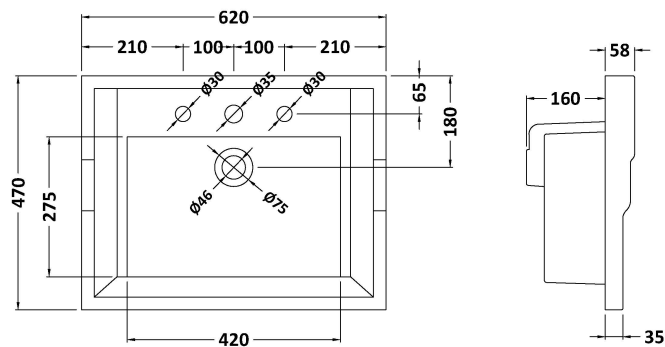

Packaging Dimensions

Height (mm):	840
Width (mm):	651
Depth (mm):	511
Gross Weight (kg):	30

Packaging Data

Box Colour:	Brown Cardboard Box
Box Qty:	1
Label Size:	150 x 100
Label Colour:	White Label
Label Qty:	2

Outer Box Dimensions (If Applicable)

Height (mm):	
Width (mm):	
Depth (mm):	
Gross Weight (kg):	
Barcode:	5056462622699

Product Details

Country of Origin:	United Kingdom
Fitting Instruction:	No
CE & UKCA:	
FSC Certified Materials:	Yes
Colour:	Hunter Green
Construction Method:	Cam & Wood Dowel
Construction Type:	Rigid
Cabinet Finish:	Mdf Vinyl Smooth Matt
Fascia Finish:	Mdf Vinyl Smooth Matt
Cabinet Thickness (mm):	18
Fascia Thickness (mm):	18
Drawer Included:	No
Drawer Type:	Not Applicable
No of Shelves:	1
Hinge Type:	95 Degree Inset Clip-On S/C
Hinge Included:	Yes
Adjustable Legs:	Not Applicable
Fixings Included:	Not Required
Handle Style:	Traditional
Waste Shroud:	No
Handle Included:	Yes
Handle Type:	Knob

Sales Code: NLV033

Description: 600mm Traditional Basin 3Th

Product Dimensions

Height (mm):	218
Width (mm):	620
Depth (mm):	470
Nett Weight (kg):	17.5

Packaging Dimensions

Height (mm):	260
Width (mm):	640
Depth (mm):	500
Gross Weight (kg):	18.5

Packaging Data

Box Colour:	Brown Cardboard Box - Printed
Box Qty:	1
Label Size:	100 x 50
Label Colour:	White Label
Label Qty:	2

Outer Box Dimensions (If Applicable)

Height (mm):	
Width (mm):	
Depth (mm):	
Gross Weight (kg):	
Barcode:	5055275830024