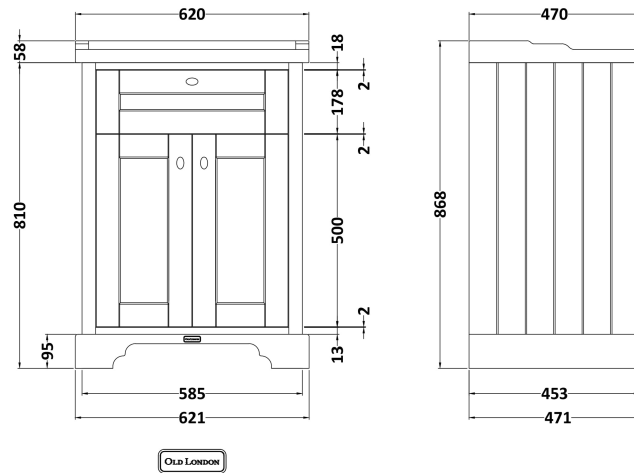

Sales Code: LOF833

Description: 600 2-Door Unit & Basin 3Th

Packaging Details

Barcode: 5056462646770

Sales Code: LON803

Description: 600 2-Door Basin Unit

Product Dimensions

Height (mm):	810
Width (mm):	621
Depth (mm):	471
Nett Weight (kg):	29.5

Packaging Dimensions

Height (mm):	840
Width (mm):	651
Depth (mm):	511
Gross Weight (kg):	30

Packaging Data

Box Colour:	Brown Cardboard Box
Box Qty:	1
Label Size:	150 x 100
Label Colour:	White Label
Label Qty:	2

Outer Box Dimensions (If Applicable)

Height (mm):	
Width (mm):	
Depth (mm):	
Gross Weight (kg):	
Barcode:	5056462622699

Product Details

Country of Origin:	United Kingdom
Fitting Instruction:	No
CE & UKCA:	
FSC Certified Materials:	Yes
Colour:	Hunter Green
Construction Method:	Cam & Wood Dowel
Construction Type:	Rigid
Cabinet Finish:	Mdf Vinyl Smooth Matt
Fascia Finish:	Mdf Vinyl Smooth Matt
Cabinet Thickness (mm):	18
Fascia Thickness (mm):	18
Drawer Included:	No
Drawer Type:	Not Applicable
No of Shelves:	1
Hinge Type:	95 Degree Inset Clip-On S/C
Hinge Included:	Yes
Adjustable Legs:	Not Applicable
Fixings Included:	Not Required
Handle Style:	Traditional
Waste Shroud:	No
Handle Included:	Yes
Handle Type:	Knob

Sales Code: NLV033

Description: 600mm Traditional Basin 3Th

Product Dimensions

Height (mm):	218
Width (mm):	620
Depth (mm):	470
Nett Weight (kg):	17.5

Packaging Dimensions

Height (mm):	260
Width (mm):	640
Depth (mm):	500
Gross Weight (kg):	18.5