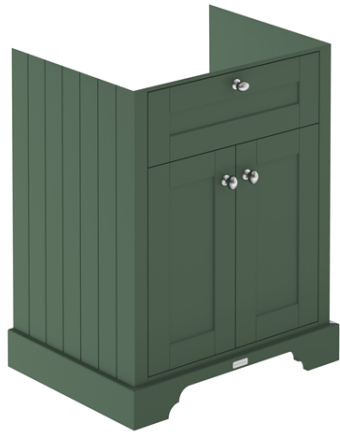

Sales Code: LOF833

Description: 600 2-Door Unit & Basin 3Th

Packaging Details

Barcode: 5056462646770

Sales Code: LON803

Description: 600 2-Door Basin Unit

Product Dimensions

Height (mm):	810
Width (mm):	621
Depth (mm):	471
Nett Weight (kg):	29.5

Packaging Dimensions

Height (mm):	840
Width (mm):	651
Depth (mm):	511
Gross Weight (kg):	30

Packaging Data

Box Colour:	Brown Cardboard Box
Box Qty:	1
Label Size:	150 x 100
Label Colour:	White Label
Label Qty:	2

Outer Box Dimensions (If Applicable)

Height (mm):	
Width (mm):	
Depth (mm):	
Gross Weight (kg):	
Barcode:	5056462622699

Product Details

Country of Origin:	United Kingdom
Fitting Instruction:	No
CE & UKCA:	
FSC Certified Materials:	Yes
Colour:	Hunter Green
Construction Method:	Cam & Wood Dowel
Construction Type:	Rigid
Cabinet Finish:	Mdf Vinyl Smooth Matt
Fascia Finish:	Mdf Vinyl Smooth Matt
Cabinet Thickness (mm):	18
Fascia Thickness (mm):	18
Drawer Included:	No
Drawer Type:	Not Applicable
No of Shelves:	1
Hinge Type:	95 Degree Inset Clip-On S/C
Hinge Included:	Yes
Adjustable Legs:	Not Applicable
Fixings Included:	Not Required
Handle Style:	Traditional
Waste Shroud:	No
Handle Included:	Yes
Handle Type:	Knob

Sales Code: NLV033

Description: 600mm Traditional Basin 3Th

Product Dimensions

Height (mm):	218
Width (mm):	620
Depth (mm):	470
Nett Weight (kg):	17.5

Packaging Dimensions

Height (mm):	260
Width (mm):	640
Depth (mm):	500
Gross Weight (kg):	18.5