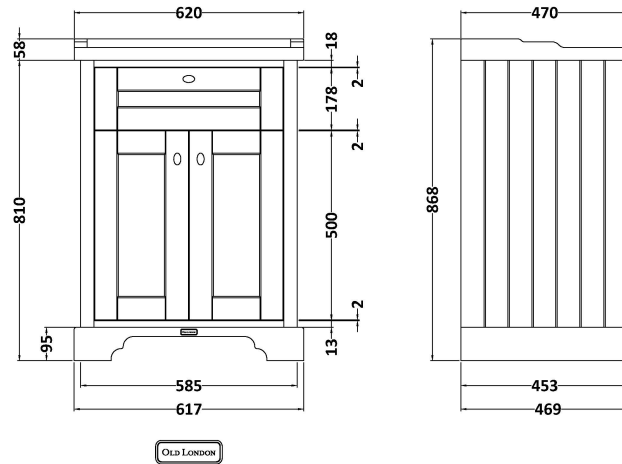

Sales Code: LOF833

Description: 600 2-Door Unit & Basin 3Th

Packaging Details

Barcode: 5056462646770

Sales Code: LON803

Description: 600 2-Door Basin Unit

Product Dimensions

Height (mm):	810
Width (mm):	621
Depth (mm):	471
Nett Weight (kg):	29.5

Packaging Dimensions

Height (mm):	840
Width (mm):	651
Depth (mm):	511
Gross Weight (kg):	30

Packaging Data

Box Colour:	Brown Cardboard Box
Box Qty:	1
Label Size:	150 x 100
Label Colour:	White Label
Label Qty:	2

Outer Box Dimensions (If Applicable)

Height (mm):	
Width (mm):	
Depth (mm):	
Gross Weight (kg):	
Barcode:	5056462622699

Product Details

Country of Origin:	United Kingdom
Fitting Instruction:	No
CE & UKCA:	
FSC Certified Materials:	Yes
Colour:	Hunter Green
Construction Method:	Cam & Wood Dowel
Construction Type:	Rigid
Cabinet Finish:	Mdf Vinyl Smooth Matt
Fascia Finish:	Mdf Vinyl Smooth Matt
Cabinet Thickness (mm):	18
Fascia Thickness (mm):	18
Drawer Included:	No
Drawer Type:	Not Applicable
No of Shelves:	1
Hinge Type:	95 Degree Inset Clip-On S/C
Hinge Included:	Yes
Adjustable Legs:	Not Applicable
Fixings Included:	Not Required
Handle Style:	Traditional
Waste Shroud:	No
Handle Included:	Yes
Handle Type:	Knob

Sales Code: NLV033

Description: 600mm Traditional Basin 3Th

Product Dimensions

Height (mm):	218
Width (mm):	620
Depth (mm):	470
Nett Weight (kg):	17.5

Packaging Dimensions

Height (mm):	260
Width (mm):	640
Depth (mm):	500
Gross Weight (kg):	18.5