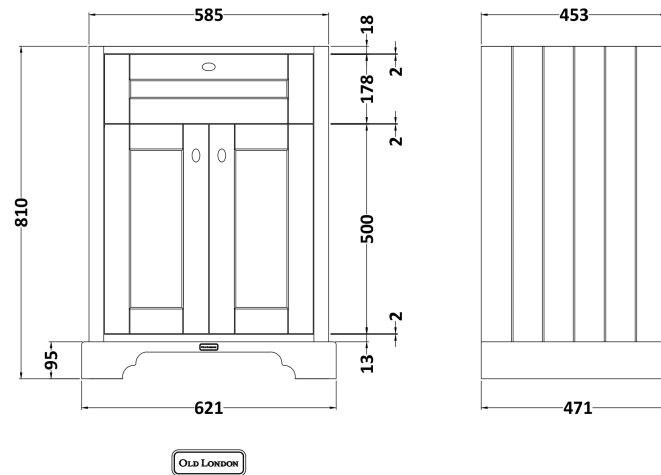

Sales Code: LOF233

Description: 600 2-Door Unit & Basin 3Th

Packaging Details

Barcode: 5056211819370

Sales Code: LON203

Description: 600 2-Door Basin Unit

Product Dimensions

Height (mm):	810
Width (mm):	621
Depth (mm):	471
Nett Weight (kg):	29.5

Packaging Dimensions

Height (mm):	840
Width (mm):	651
Depth (mm):	511
Gross Weight (kg):	30

Packaging Data

Box Colour:	Brown Cardboard Box
Box Qty:	1
Label Size:	150 x 100
Label Colour:	White Label
Label Qty:	2

Outer Box Dimensions (If Applicable)

Height (mm):	
Width (mm):	
Depth (mm):	
Gross Weight (kg):	
Barcode:	5056211817994

Product Details

Country of Origin:	Ireland
Fitting Instruction:	No
CE & UKCA:	
FSC Certified Materials:	Yes
Colour:	Storm Grey
Construction Method:	Cam & Wood Dowel
Construction Type:	Rigid
Cabinet Finish:	Mdf Vinyl Smooth Matt
Fascia Finish:	Mdf Vinyl Smooth Matt
Cabinet Thickness (mm):	18
Fascia Thickness (mm):	18
Drawer Included:	No
Drawer Type:	Not Applicable
No of Shelves:	1
Hinge Type:	95 Degree Inset Clip-On S/C
Hinge Included:	Yes
Adjustable Legs:	Not Applicable
Fixings Included:	Not Required
Handle Style:	Traditional
Waste Shroud:	No
Handle Included:	Yes
Handle Type:	Knob

Sales Code: NLV033

Description: 600mm Traditional Basin 3Th

Product Dimensions

Height (mm):	218
Width (mm):	620
Depth (mm):	470
Nett Weight (kg):	17.5

Packaging Dimensions

Height (mm):	260
Width (mm):	640
Depth (mm):	500
Gross Weight (kg):	18.5