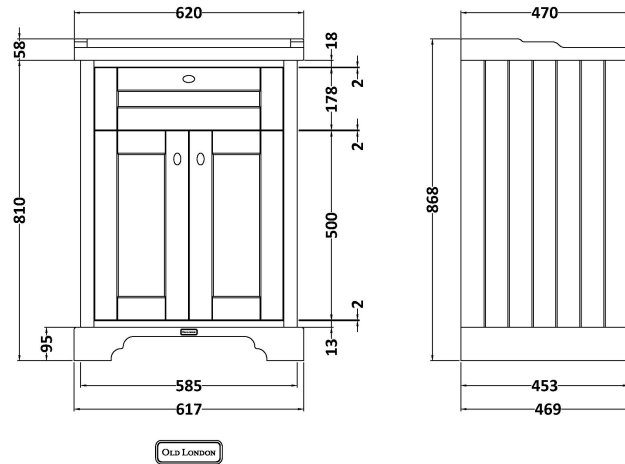

Sales Code: LOF233

Description: 600 2-Door Unit & Basin 3Th

Packaging Details

Barcode: 5056211819370

Sales Code: LON203

Description: 600 2-Door Basin Unit

Product Dimensions

Height (mm):	810
Width (mm):	621
Depth (mm):	471
Nett Weight (kg):	29.5

Packaging Dimensions

Height (mm):	840
Width (mm):	651
Depth (mm):	511
Gross Weight (kg):	30

Packaging Data

Box Colour:	Brown Cardboard Box
Box Qty:	1
Label Size:	150 x 100
Label Colour:	White Label
Label Qty:	2

Outer Box Dimensions (If Applicable)

Height (mm):	
Width (mm):	
Depth (mm):	
Gross Weight (kg):	
Barcode:	5056211817994

Product Details

Country of Origin:	Ireland
Fitting Instruction:	No
CE & UKCA:	
FSC Certified Materials:	Yes
Colour:	Storm Grey
Construction Method:	Cam & Wood Dowel
Construction Type:	Rigid
Cabinet Finish:	Mdf Vinyl Smooth Matt
Fascia Finish:	Mdf Vinyl Smooth Matt
Cabinet Thickness (mm):	18
Fascia Thickness (mm):	18
Drawer Included:	No
Drawer Type:	Not Applicable
No of Shelves:	1
Hinge Type:	95 Degree Inset Clip-On S/C
Hinge Included:	Yes
Adjustable Legs:	Not Applicable
Fixings Included:	Not Required
Handle Style:	Traditional
Waste Shroud:	No
Handle Included:	Yes
Handle Type:	Knob

Sales Code: NLV033

Description: 600mm Traditional Basin 3Th

Product Dimensions

Height (mm):	218
Width (mm):	620
Depth (mm):	470
Nett Weight (kg):	17.5

Packaging Dimensions

Height (mm):	260
Width (mm):	640
Depth (mm):	500
Gross Weight (kg):	18.5