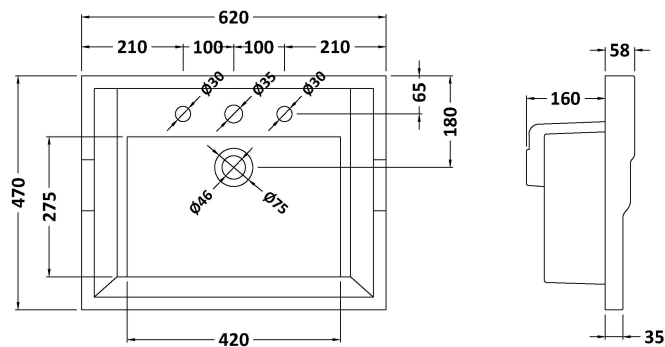

Packaging Dimensions

Height (mm):	840
Width (mm):	651
Depth (mm):	511
Gross Weight (kg):	30

Packaging Data

Box Colour:	Brown Cardboard Box
Box Qty:	1
Label Size:	150 x 100
Label Colour:	White Label
Label Qty:	2

Outer Box Dimensions (If Applicable)

Height (mm):	
Width (mm):	
Depth (mm):	
Gross Weight (kg):	
Barcode:	5056211817994

Product Details

Country of Origin:	Ireland
Fitting Instruction:	No
CE & UKCA:	
FSC Certified Materials:	Yes
Colour:	Storm Grey
Construction Method:	Cam & Wood Dowel
Construction Type:	Rigid
Cabinet Finish:	Mdf Vinyl Smooth Matt
Fascia Finish:	Mdf Vinyl Smooth Matt
Cabinet Thickness (mm):	18
Fascia Thickness (mm):	18
Drawer Included:	No
Drawer Type:	Not Applicable
No of Shelves:	1
Hinge Type:	95 Degree Inset Clip-On S/C
Hinge Included:	Yes
Adjustable Legs:	Not Applicable
Fixings Included:	Not Required
Handle Style:	Traditional
Waste Shroud:	No
Handle Included:	Yes
Handle Type:	Knob

Sales Code: NLV033

Description: 600mm Traditional Basin 3Th

Product Dimensions

Height (mm):	218
Width (mm):	620
Depth (mm):	470
Nett Weight (kg):	17.5

Packaging Dimensions

Height (mm):	260
Width (mm):	640
Depth (mm):	500
Gross Weight (kg):	18.5

Packaging Data

Box Colour:	Brown Cardboard Box - Printed
Box Qty:	1
Label Size:	100 x 50
Label Colour:	White Label
Label Qty:	2

Outer Box Dimensions (If Applicable)

Height (mm):	
Width (mm):	
Depth (mm):	
Gross Weight (kg):	
Barcode:	5055275830024