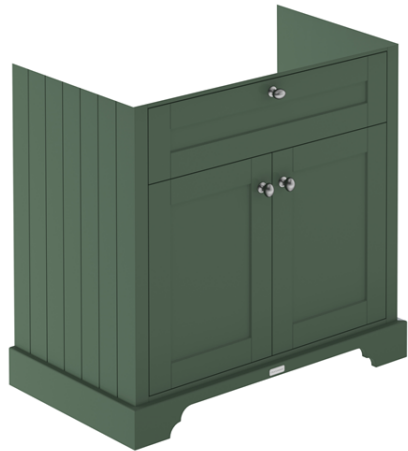

Sales Code: LOF830

Description: 800 2-Door Unit & Marble Top 3Th

### Packaging Details

Barcode: 5056462646749

Sales Code: LON805

Description: 800 2-Door Basin Unit

### Product Dimensions

Height (mm):	810
Width (mm):	821
Depth (mm):	471
Nett Weight (kg):	35.5