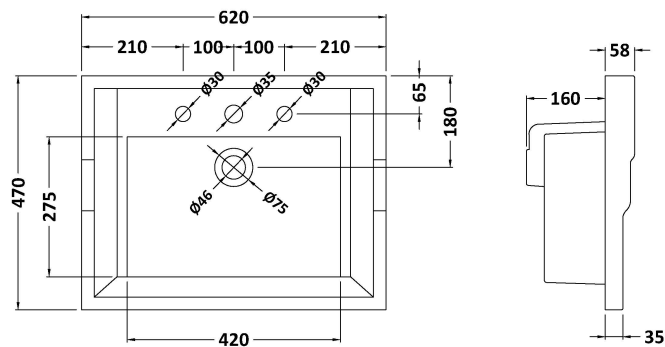

### Product Dimensions

Height (mm):	810
Width (mm):	621
Depth (mm):	471
Nett Weight (kg):	29.5

### Packaging Dimensions

Height (mm):	840
Width (mm):	651
Depth (mm):	511
Gross Weight (kg):	30

### Outer Box Dimensions (If Applicable)

Height (mm):	
Width (mm):	
Depth (mm):	
Gross Weight (kg):	
Barcode:	5056211818014

### Product Dimensions

Height (mm):	218
Width (mm):	620
Depth (mm):	470
Nett Weight (kg):	17.5