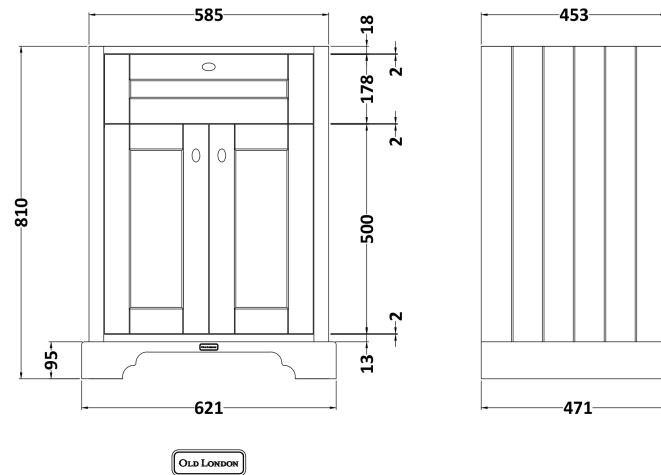

### Product Dimensions

Height (mm):	810
Width (mm):	621
Depth (mm):	471
Nett Weight (kg):	29.5

### Packaging Dimensions

Height (mm):	840
Width (mm):	651
Depth (mm):	511
Gross Weight (kg):	30

### Product Dimensions

Height (mm):	218
Width (mm):	620
Depth (mm):	470
Nett Weight (kg):	17.5

### Packaging Dimensions

Height (mm):	260
Width (mm):	640
Depth (mm):	500
Gross Weight (kg):	18.5