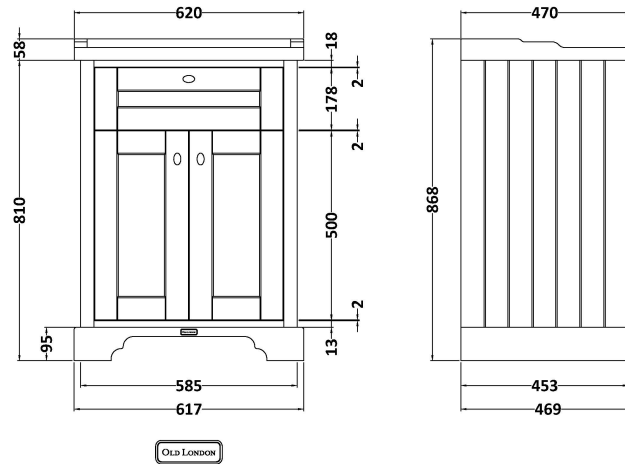

Sales Code: LOF433

Description: 600 2-Door Unit & Basin 3Th

Packaging Details

Barcode: 5056211819394