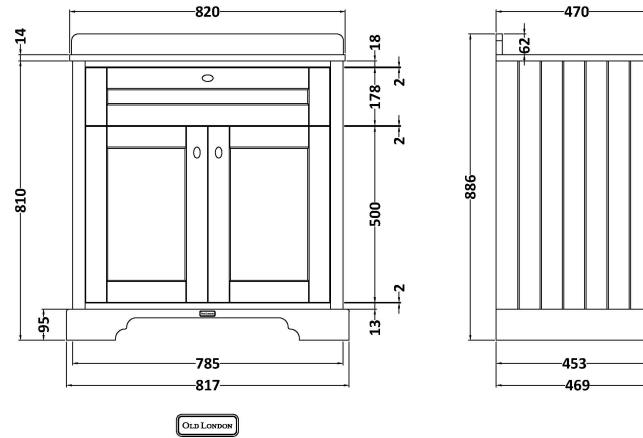

Sales Code: LOF232

Description: 800 2-Door Unit & Marble Top 3Th

Packaging Details

Barcode: 5056211819790