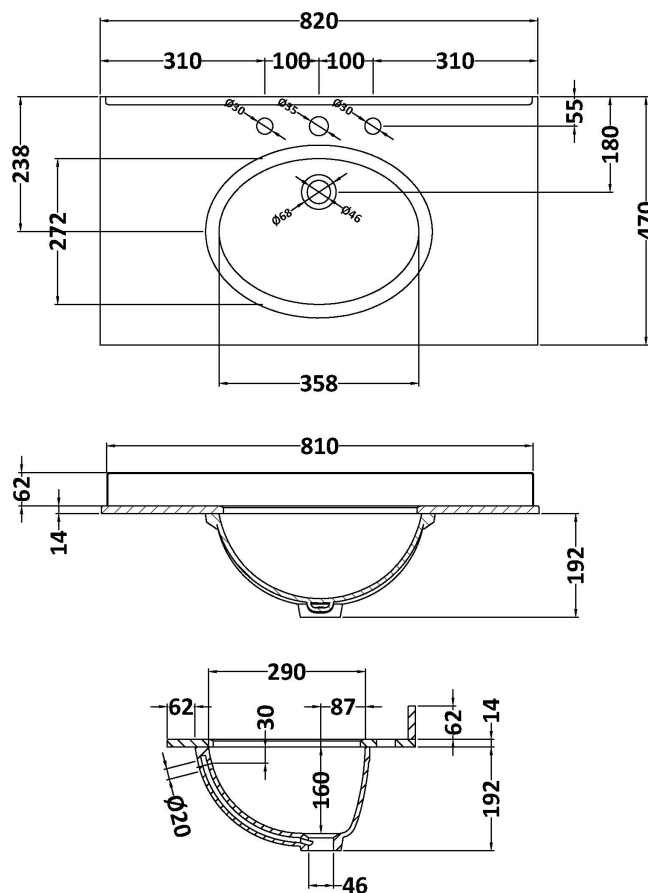

### Product Dimensions

|                   |      |
|-------------------|------|
| Height (mm):      | 810  |
| Width (mm):       | 821  |
| Depth (mm):       | 471  |
| Nett Weight (kg): | 35.5 |

### Packaging Dimensions

|                    |     |
|--------------------|-----|
| Height (mm):       | 851 |
| Width (mm):        | 854 |
| Depth (mm):        | 511 |
| Gross Weight (kg): | 36  |

### Outer Box Dimensions (If Applicable)

|                    |               |
|--------------------|---------------|
| Height (mm):       |               |
| Width (mm):        |               |
| Depth (mm):        |               |
| Gross Weight (kg): |               |
| Barcode:           | 5056211818021 |

### Product Dimensions

|                   |     |
|-------------------|-----|
| Height (mm):      | 268 |
| Width (mm):       | 820 |
| Depth (mm):       | 463 |
| Nett Weight (kg): | 18  |