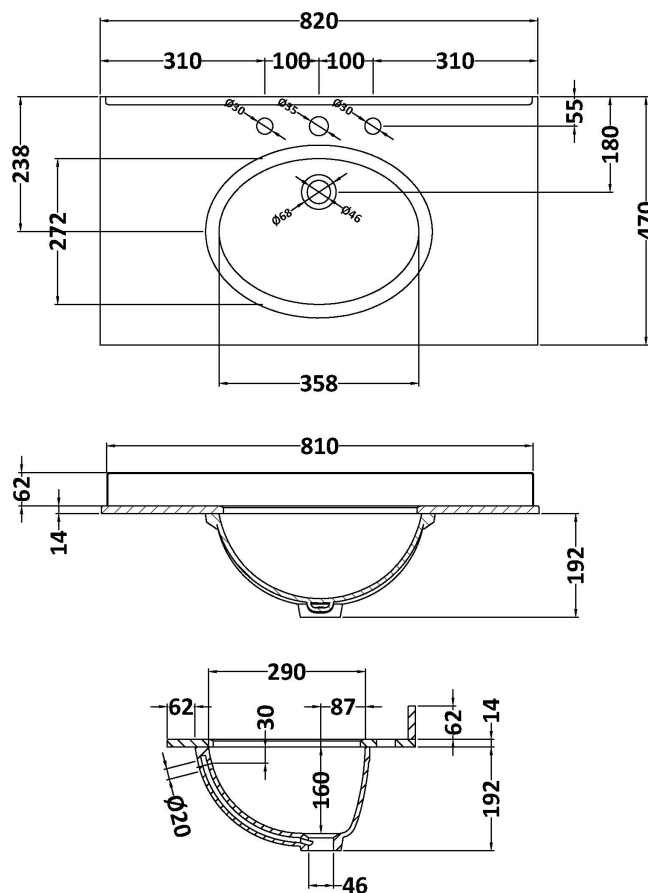

Height (mm):	810
Width (mm):	821
Depth (mm):	471
Nett Weight (kg):	35.5

Packaging Dimensions

Height (mm):	851
Width (mm):	854
Depth (mm):	511
Gross Weight (kg):	36

Packaging Data

Box Colour:	Brown Cardboard Box
Box Qty:	1
Label Size:	150 x 100
Label Colour:	White Label
Label Qty:	2

Outer Box Dimensions (If Applicable)

Height (mm):	
Width (mm):	
Depth (mm):	
Gross Weight (kg):	
Barcode:	5056211818021

Product Details

Country of Origin:	Ireland
Fitting Instruction:	No
CE & UKCA:	
FSC Certified Materials:	Yes
Colour:	Storm Grey
Construction Method:	Cam & Wood Dowel
Construction Type:	Rigid
Cabinet Finish:	Mdf Vinyl Smooth Matt
Fascia Finish:	Mdf Vinyl Smooth Matt
Cabinet Thickness (mm):	18
Fascia Thickness (mm):	18
Drawer Included:	No
Drawer Type:	Not Applicable
No of Shelves:	1
Hinge Type:	95 Degree Inset Clip-On S/C
Hinge Included:	Yes
Adjustable Legs:	Not Applicable
Fixings Included:	Not Required
Handle Style:	Traditional
Waste Shroud:	No
Handle Included:	Yes
Handle Type:	Knob

Sales Code: LOM230

Description: 800 Single Bowl Marble Top 3Th

Product Dimensions

Height (mm):	268
Width (mm):	820
Depth (mm):	463
Nett Weight (kg):	18

Packaging Dimensions

Height (mm):	310
Width (mm):	900
Depth (mm):	550
Gross Weight (kg):	18.5

Packaging Data

Box Colour:	White Cardboard Box
Box Qty:	1
Label Size:	100 x 50
Label Colour:	White Label
Label Qty:	2

Outer Box Dimensions (If Applicable)

Height (mm):	
Width (mm):	
Depth (mm):	
Gross Weight (kg):	
Barcode:	5056211819059