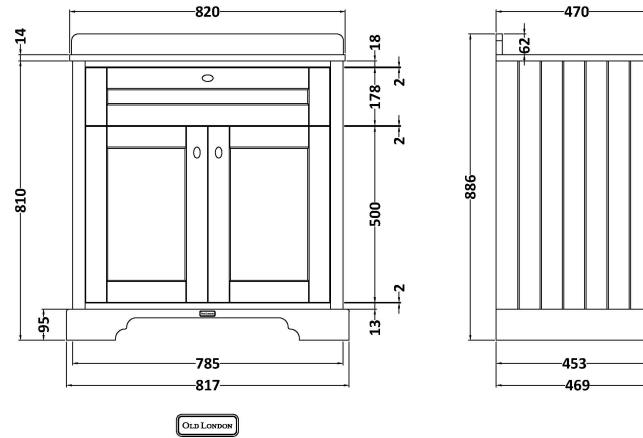

Sales Code: LOF230

Description: 800 2-Door Unit & Marble Top 3Th

Packaging Details

Barcode: 5056211819738