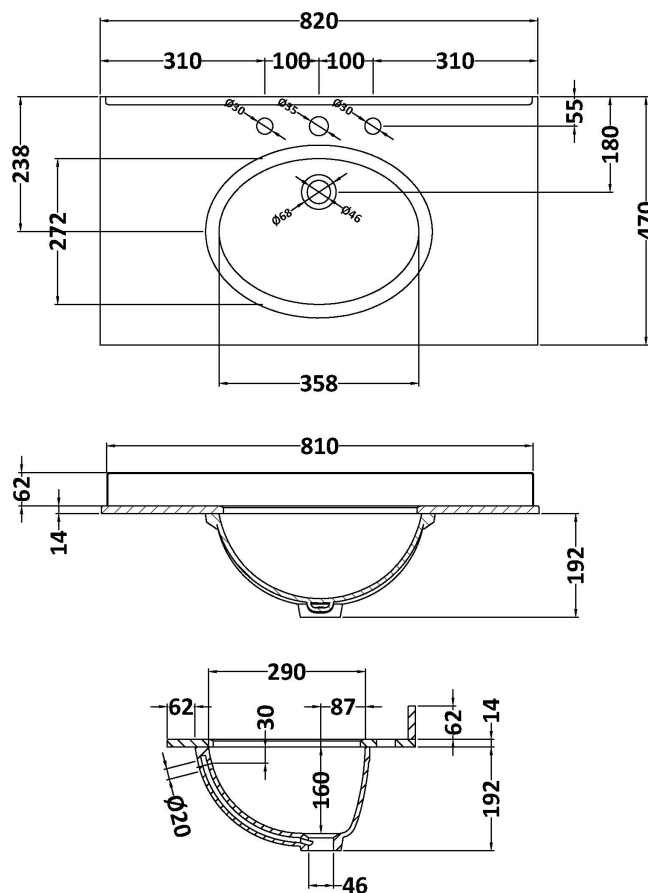

Packaging Dimensions

Height (mm):	851
Width (mm):	854
Depth (mm):	511
Gross Weight (kg):	36

Packaging Data

Box Colour:	Brown Cardboard Box
Box Qty:	1
Label Size:	150 x 100
Label Colour:	White Label
Label Qty:	2

Outer Box Dimensions (If Applicable)

Height (mm):	
Width (mm):	
Depth (mm):	
Gross Weight (kg):	
Barcode:	5056211818045

Product Details

Country of Origin:	Ireland
Fitting Instruction:	No
CE & UKCA:	
FSC Certified Materials:	Yes
Colour:	Timeless Sand
Construction Method:	Cam & Wood Dowel
Construction Type:	Rigid
Cabinet Finish:	Mdf Vinyl Smooth Matt
Fascia Finish:	Mdf Vinyl Smooth Matt
Cabinet Thickness (mm):	18
Fascia Thickness (mm):	18
Drawer Included:	No
Drawer Type:	Not Applicable
No of Shelves:	1
Hinge Type:	95 Degree Inset Clip-On S/C
Hinge Included:	Yes
Adjustable Legs:	Not Applicable
Fixings Included:	Not Required
Handle Style:	Traditional
Waste Shroud:	No
Handle Included:	Yes
Handle Type:	Knob

Sales Code: LOM232

Description: 800 Single Bowl Marble Top 3Th

Product Dimensions

Height (mm):	268
Width (mm):	820
Depth (mm):	463
Nett Weight (kg):	18

Packaging Dimensions

Height (mm):	310
Width (mm):	900
Depth (mm):	550
Gross Weight (kg):	18.5

Packaging Data

Box Colour:	White Cardboard Box
Box Qty:	1
Label Size:	100 x 50
Label Colour:	White Label
Label Qty:	2

Outer Box Dimensions (If Applicable)

Height (mm):	
Width (mm):	
Depth (mm):	
Gross Weight (kg):	
Barcode:	5056211819073