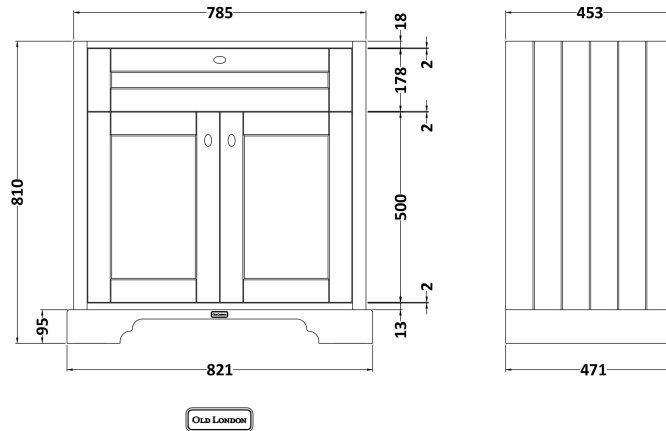

Sales Code: LOF432

Description: 800 2-Door Unit & Marble Top 3Th

Packaging Details

Barcode: 5056211819813

Sales Code: LON405

Description: 800 2-Door Basin Unit

Product Dimensions

Height (mm):	810
Width (mm):	821
Depth (mm):	471
Nett Weight (kg):	35.5

Packaging Dimensions

Height (mm):	851
Width (mm):	854
Depth (mm):	511
Gross Weight (kg):	36

Packaging Data

Box Colour:	Brown Cardboard Box
Box Qty:	1
Label Size:	150 x 100
Label Colour:	White Label
Label Qty:	2

Outer Box Dimensions (If Applicable)

Height (mm):	
Width (mm):	
Depth (mm):	
Gross Weight (kg):	
Barcode:	5056211818045

Product Details

Country of Origin:	Ireland
Fitting Instruction:	No
CE & UKCA:	
FSC Certified Materials:	Yes
Colour:	Timeless Sand
Construction Method:	Cam & Wood Dowel
Construction Type:	Rigid
Cabinet Finish:	Mdf Vinyl Smooth Matt
Fascia Finish:	Mdf Vinyl Smooth Matt
Cabinet Thickness (mm):	18
Fascia Thickness (mm):	18
Drawer Included:	No
Drawer Type:	Not Applicable
No of Shelves:	1
Hinge Type:	95 Degree Inset Clip-On S/C
Hinge Included:	Yes
Adjustable Legs:	Not Applicable
Fixings Included:	Not Required
Handle Style:	Traditional
Waste Shroud:	No
Handle Included:	Yes
Handle Type:	Knob

Sales Code: LOM232

Description: 800 Single Bowl Marble Top 3Th

Product Dimensions

Height (mm):	268
Width (mm):	820
Depth (mm):	463
Nett Weight (kg):	18

Packaging Dimensions

Height (mm):	310
Width (mm):	900
Depth (mm):	550
Gross Weight (kg):	18.5