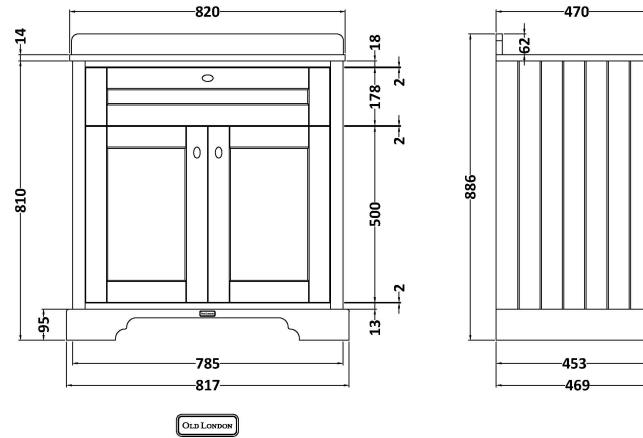

Sales Code: LOF432

Description: 800 2-Door Unit & Marble Top 3Th

Packaging Details

Barcode: 5056211819813

Sales Code: LON405

Description: 800 2-Door Basin Unit

Product Dimensions

Height (mm):	810
Width (mm):	821
Depth (mm):	471
Nett Weight (kg):	35.5

Packaging Dimensions

Height (mm):	851
Width (mm):	854
Depth (mm):	511
Gross Weight (kg):	36

Packaging Data

Box Colour:	Brown Cardboard Box
Box Qty:	1
Label Size:	150 x 100
Label Colour:	White Label
Label Qty:	2

Outer Box Dimensions (If Applicable)

Height (mm):	
Width (mm):	
Depth (mm):	
Gross Weight (kg):	
Barcode:	5056211818045

Product Details

Country of Origin:	Ireland
Fitting Instruction:	No
CE & UKCA:	
FSC Certified Materials:	Yes
Colour:	Timeless Sand
Construction Method:	Cam & Wood Dowel
Construction Type:	Rigid
Cabinet Finish:	Mdf Vinyl Smooth Matt
Fascia Finish:	Mdf Vinyl Smooth Matt
Cabinet Thickness (mm):	18
Fascia Thickness (mm):	18
Drawer Included:	No
Drawer Type:	Not Applicable
No of Shelves:	1
Hinge Type:	95 Degree Inset Clip-On S/C
Hinge Included:	Yes
Adjustable Legs:	Not Applicable
Fixings Included:	Not Required
Handle Style:	Traditional
Waste Shroud:	No
Handle Included:	Yes
Handle Type:	Knob

Sales Code: LOM232

Description: 800 Single Bowl Marble Top 3Th

Product Dimensions

Height (mm):	268
Width (mm):	820
Depth (mm):	463
Nett Weight (kg):	18

Packaging Dimensions

Height (mm):	310
Width (mm):	900
Depth (mm):	550
Gross Weight (kg):	18.5