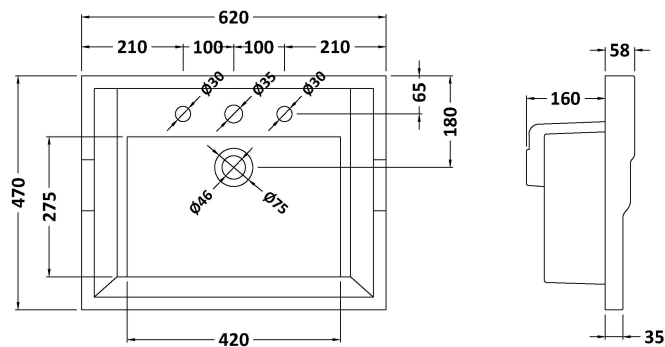

Packaging Dimensions

Height (mm):	840
Width (mm):	651
Depth (mm):	511
Gross Weight (kg):	30

Packaging Data

Box Colour:	Brown Cardboard Box
Box Qty:	1
Label Size:	150 x 100
Label Colour:	White Label
Label Qty:	2

Outer Box Dimensions (If Applicable)

Height (mm):	
Width (mm):	
Depth (mm):	
Gross Weight (kg):	
Barcode:	5056211818007

Product Details

Country of Origin:	Ireland
Fitting Instruction:	No
CE & UKCA:	
FSC Certified Materials:	Yes
Colour:	Twilight Blue
Construction Method:	Cam & Wood Dowel
Construction Type:	Rigid
Cabinet Finish:	Mdf Vinyl Smooth Matt
Fascia Finish:	Mdf Vinyl Smooth Matt
Cabinet Thickness (mm):	18
Fascia Thickness (mm):	18
Drawer Included:	No
Drawer Type:	Not Applicable
No of Shelves:	1
Hinge Type:	95 Degree Inset Clip-On S/C
Hinge Included:	Yes
Adjustable Legs:	Not Applicable
Fixings Included:	Not Required
Handle Style:	Traditional
Waste Shroud:	No
Handle Included:	Yes
Handle Type:	Knob

Sales Code: NLV033

Description: 600mm Traditional Basin 3Th

Product Dimensions

Height (mm):	218
Width (mm):	620
Depth (mm):	470
Nett Weight (kg):	17.5

Packaging Dimensions

Height (mm):	260
Width (mm):	640
Depth (mm):	500
Gross Weight (kg):	18.5

Packaging Data

Box Colour:	Brown Cardboard Box - Printed
Box Qty:	1
Label Size:	100 x 50
Label Colour:	White Label
Label Qty:	2

Outer Box Dimensions (If Applicable)

Height (mm):	
Width (mm):	
Depth (mm):	
Gross Weight (kg):	
Barcode:	5055275830024