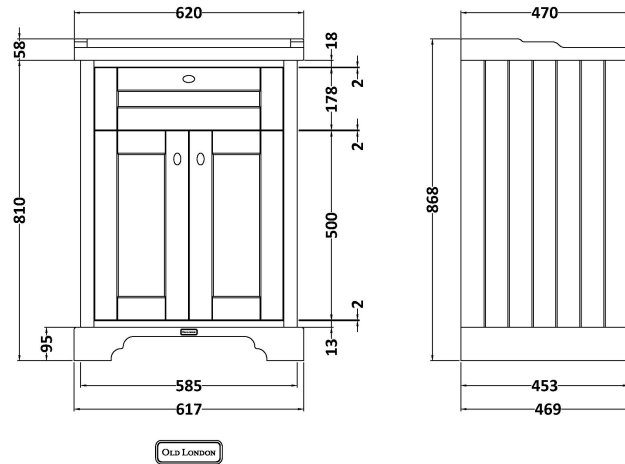

Sales Code: LOF333

Description: 600 2-Door Unit & Basin 3Th

Packaging Details

Barcode: 5056211819387

Sales Code: LON303

Description: 600 2-Door Basin Unit

Product Dimensions

Height (mm):	810
Width (mm):	621
Depth (mm):	471
Nett Weight (kg):	29.5

Packaging Dimensions

Height (mm):	840
Width (mm):	651
Depth (mm):	511
Gross Weight (kg):	30

Packaging Data

Box Colour:	Brown Cardboard Box
Box Qty:	1
Label Size:	150 x 100
Label Colour:	White Label
Label Qty:	2

Outer Box Dimensions (If Applicable)

Height (mm):	
Width (mm):	
Depth (mm):	
Gross Weight (kg):	
Barcode:	5056211818007

Product Details

Country of Origin:	Ireland
Fitting Instruction:	No
CE & UKCA:	
FSC Certified Materials:	Yes
Colour:	Twilight Blue
Construction Method:	Cam & Wood Dowel
Construction Type:	Rigid
Cabinet Finish:	Mdf Vinyl Smooth Matt
Fascia Finish:	Mdf Vinyl Smooth Matt
Cabinet Thickness (mm):	18
Fascia Thickness (mm):	18
Drawer Included:	No
Drawer Type:	Not Applicable
No of Shelves:	1
Hinge Type:	95 Degree Inset Clip-On S/C
Hinge Included:	Yes
Adjustable Legs:	Not Applicable
Fixings Included:	Not Required
Handle Style:	Traditional
Waste Shroud:	No
Handle Included:	Yes
Handle Type:	Knob

Sales Code: NLV033

Description: 600mm Traditional Basin 3Th

Product Dimensions

Height (mm):	218
Width (mm):	620
Depth (mm):	470
Nett Weight (kg):	17.5

Packaging Dimensions

Height (mm):	260
Width (mm):	640
Depth (mm):	500
Gross Weight (kg):	18.5