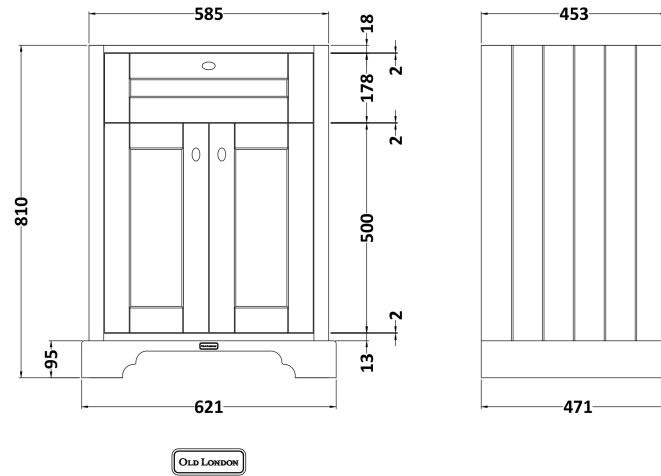

Sales Code: LOF333

Description: 600 2-Door Unit & Basin 3Th

Packaging Details

Barcode: 5056211819387

Sales Code: LON303

Description: 600 2-Door Basin Unit

Product Dimensions

Height (mm):	810
Width (mm):	621
Depth (mm):	471
Nett Weight (kg):	29.5

Packaging Dimensions

Height (mm):	840
Width (mm):	651
Depth (mm):	511
Gross Weight (kg):	30

Packaging Data

Box Colour:	Brown Cardboard Box
Box Qty:	1
Label Size:	150 x 100
Label Colour:	White Label
Label Qty:	2

Outer Box Dimensions (If Applicable)

Height (mm):	
Width (mm):	
Depth (mm):	
Gross Weight (kg):	
Barcode:	5056211818007

Product Details

Country of Origin:	Ireland
Fitting Instruction:	No
CE & UKCA:	
FSC Certified Materials:	Yes
Colour:	Twilight Blue
Construction Method:	Cam & Wood Dowel
Construction Type:	Rigid
Cabinet Finish:	Mdf Vinyl Smooth Matt
Fascia Finish:	Mdf Vinyl Smooth Matt
Cabinet Thickness (mm):	18
Fascia Thickness (mm):	18
Drawer Included:	No
Drawer Type:	Not Applicable
No of Shelves:	1
Hinge Type:	95 Degree Inset Clip-On S/C
Hinge Included:	Yes
Adjustable Legs:	Not Applicable
Fixings Included:	Not Required
Handle Style:	Traditional
Waste Shroud:	No
Handle Included:	Yes
Handle Type:	Knob

Sales Code: NLV033

Description: 600mm Traditional Basin 3Th

Product Dimensions

Height (mm):	218
Width (mm):	620
Depth (mm):	470
Nett Weight (kg):	17.5

Packaging Dimensions

Height (mm):	260
Width (mm):	640
Depth (mm):	500
Gross Weight (kg):	18.5