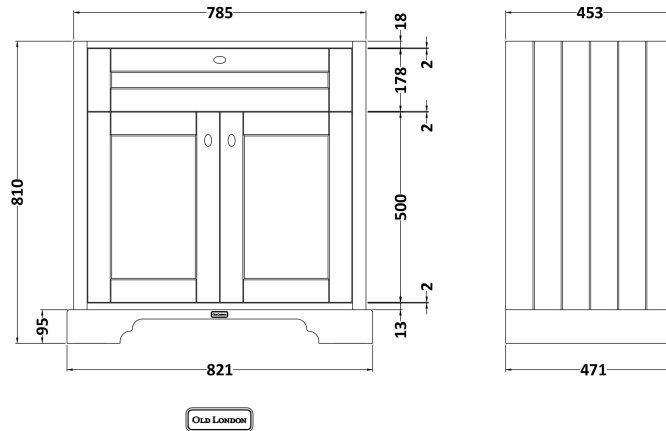

Sales Code: LOF330

Description: 800 2-Door Unit & Marble Top 3Th

Packaging Details

Barcode: 5056211819745

Sales Code: LON305

Description: 800 2-Door Basin Unit

Product Dimensions

Height (mm):	810
Width (mm):	821
Depth (mm):	471
Nett Weight (kg):	35.5

Packaging Dimensions

Height (mm):	851
Width (mm):	854
Depth (mm):	511
Gross Weight (kg):	36

Packaging Data

Box Colour:	Brown Cardboard Box
Box Qty:	1
Label Size:	150 x 100
Label Colour:	White Label
Label Qty:	2

Outer Box Dimensions (If Applicable)

Height (mm):	
Width (mm):	
Depth (mm):	
Gross Weight (kg):	
Barcode:	5056211818038

Product Details

Country of Origin:	Ireland
Fitting Instruction:	No
CE & UKCA:	
FSC Certified Materials:	Yes
Colour:	Twilight Blue
Construction Method:	Cam & Wood Dowel
Construction Type:	Rigid
Cabinet Finish:	Mdf Vinyl Smooth Matt
Fascia Finish:	Mdf Vinyl Smooth Matt
Cabinet Thickness (mm):	18
Fascia Thickness (mm):	18
Drawer Included:	No
Drawer Type:	Not Applicable
No of Shelves:	1
Hinge Type:	95 Degree Inset Clip-On S/C
Hinge Included:	Yes
Adjustable Legs:	Not Applicable
Fixings Included:	Not Required
Handle Style:	Traditional
Waste Shroud:	No
Handle Included:	Yes
Handle Type:	Knob

Sales Code: LOM230

Description: 800 Single Bowl Marble Top 3Th

Product Dimensions

Height (mm):	268
Width (mm):	820
Depth (mm):	463
Nett Weight (kg):	18

Packaging Dimensions

Height (mm):	310
Width (mm):	900
Depth (mm):	550
Gross Weight (kg):	18.5