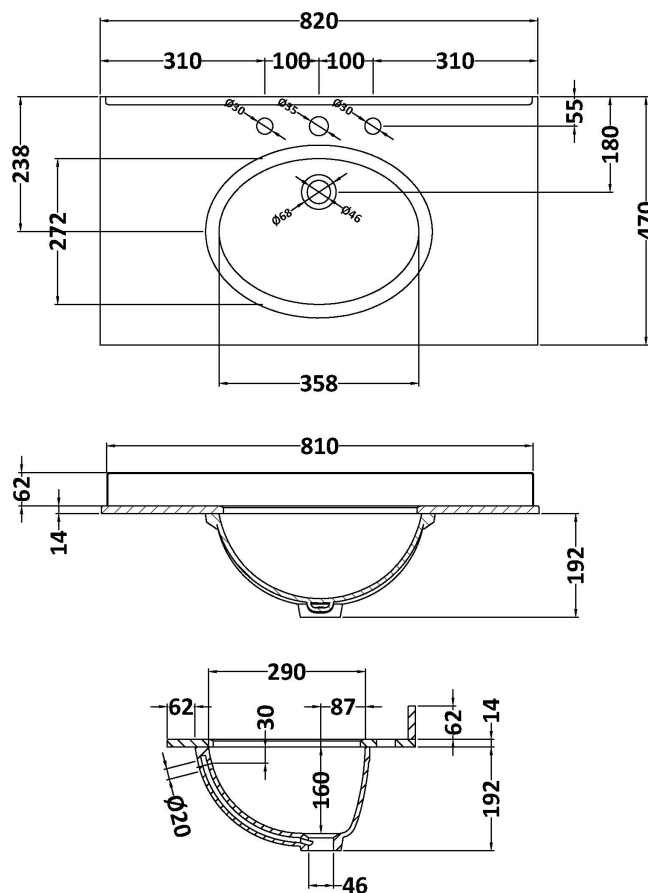

Packaging Dimensions

Height (mm):	851
Width (mm):	854
Depth (mm):	511
Gross Weight (kg):	36

Packaging Data

Box Colour:	Brown Cardboard Box
Box Qty:	1
Label Size:	150 x 100
Label Colour:	White Label
Label Qty:	2

Outer Box Dimensions (If Applicable)

Height (mm):	
Width (mm):	
Depth (mm):	
Gross Weight (kg):	
Barcode:	5056211818038

Product Details

Country of Origin:	Ireland
Fitting Instruction:	No
CE & UKCA:	
FSC Certified Materials:	Yes
Colour:	Twilight Blue
Construction Method:	Cam & Wood Dowel
Construction Type:	Rigid
Cabinet Finish:	Mdf Vinyl Smooth Matt
Fascia Finish:	Mdf Vinyl Smooth Matt
Cabinet Thickness (mm):	18
Fascia Thickness (mm):	18
Drawer Included:	No
Drawer Type:	Not Applicable
No of Shelves:	1
Hinge Type:	95 Degree Inset Clip-On S/C
Hinge Included:	Yes
Adjustable Legs:	Not Applicable
Fixings Included:	Not Required
Handle Style:	Traditional
Waste Shroud:	No
Handle Included:	Yes
Handle Type:	Knob

Sales Code: LOM230

Description: 800 Single Bowl Marble Top 3Th

Product Dimensions

Height (mm):	268
Width (mm):	820
Depth (mm):	463
Nett Weight (kg):	18

Packaging Dimensions

Height (mm):	310
Width (mm):	900
Depth (mm):	550
Gross Weight (kg):	18.5

Packaging Data

Box Colour:	White Cardboard Box
Box Qty:	1
Label Size:	100 x 50
Label Colour:	White Label
Label Qty:	2

Outer Box Dimensions (If Applicable)

Height (mm):	
Width (mm):	
Depth (mm):	
Gross Weight (kg):	
Barcode:	5056211819059