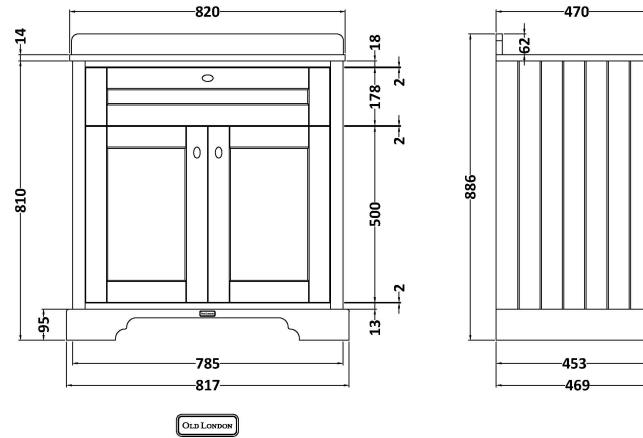

Sales Code: LOF330

Description: 800 2-Door Unit & Marble Top 3Th

Packaging Details

Barcode: 5056211819745

Sales Code: LON305

Description: 800 2-Door Basin Unit

Product Dimensions

Height (mm):	810
Width (mm):	821
Depth (mm):	471
Nett Weight (kg):	35.5

Packaging Dimensions

Height (mm):	851
Width (mm):	854
Depth (mm):	511
Gross Weight (kg):	36

Packaging Data

Box Colour:	Brown Cardboard Box
Box Qty:	1
Label Size:	150 x 100
Label Colour:	White Label
Label Qty:	2

Outer Box Dimensions (If Applicable)

Height (mm):	
Width (mm):	
Depth (mm):	
Gross Weight (kg):	
Barcode:	5056211818038

Product Details

Country of Origin:	Ireland
Fitting Instruction:	No
CE & UKCA:	
FSC Certified Materials:	Yes
Colour:	Twilight Blue
Construction Method:	Cam & Wood Dowel
Construction Type:	Rigid
Cabinet Finish:	Mdf Vinyl Smooth Matt
Fascia Finish:	Mdf Vinyl Smooth Matt
Cabinet Thickness (mm):	18
Fascia Thickness (mm):	18
Drawer Included:	No
Drawer Type:	Not Applicable
No of Shelves:	1
Hinge Type:	95 Degree Inset Clip-On S/C
Hinge Included:	Yes
Adjustable Legs:	Not Applicable
Fixings Included:	Not Required
Handle Style:	Traditional
Waste Shroud:	No
Handle Included:	Yes
Handle Type:	Knob

Sales Code: LOM230

Description: 800 Single Bowl Marble Top 3Th

Product Dimensions

Height (mm):	268
Width (mm):	820
Depth (mm):	463
Nett Weight (kg):	18

Packaging Dimensions

Height (mm):	310
Width (mm):	900
Depth (mm):	550
Gross Weight (kg):	18.5