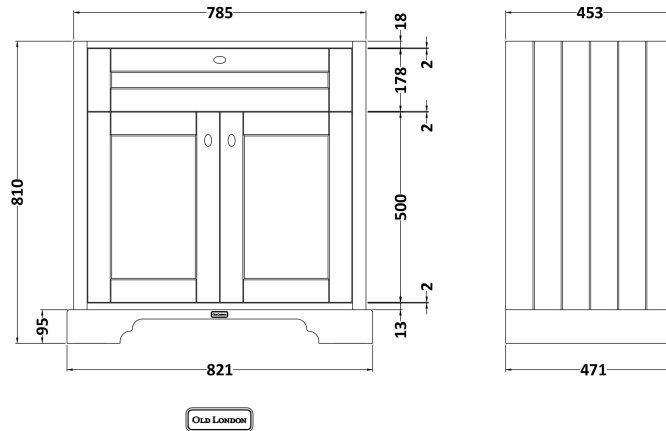

Sales Code: LOF435

Description: 800 2-Door Unit & Basin 3Th

Packaging Details

Barcode: 5056211819455

Sales Code: LON405

Description: 800 2-Door Basin Unit

Product Dimensions

Height (mm):	810
Width (mm):	821
Depth (mm):	471
Nett Weight (kg):	35.5

Packaging Dimensions

Height (mm):	851
Width (mm):	854
Depth (mm):	511
Gross Weight (kg):	36

Packaging Data

Box Colour:	Brown Cardboard Box
Box Qty:	1
Label Size:	150 x 100
Label Colour:	White Label
Label Qty:	2

Outer Box Dimensions (If Applicable)

Height (mm):	
Width (mm):	
Depth (mm):	
Gross Weight (kg):	
Barcode:	5056211818045

Product Details

Country of Origin:	Ireland
Fitting Instruction:	No
CE & UKCA:	
FSC Certified Materials:	Yes
Colour:	Timeless Sand
Construction Method:	Cam & Wood Dowel
Construction Type:	Rigid
Cabinet Finish:	Mdf Vinyl Smooth Matt
Fascia Finish:	Mdf Vinyl Smooth Matt
Cabinet Thickness (mm):	18
Fascia Thickness (mm):	18
Drawer Included:	No
Drawer Type:	Not Applicable
No of Shelves:	1
Hinge Type:	95 Degree Inset Clip-On S/C
Hinge Included:	Yes
Adjustable Legs:	Not Applicable
Fixings Included:	Not Required
Handle Style:	Traditional
Waste Shroud:	No
Handle Included:	Yes
Handle Type:	Knob

Sales Code: NLV035

Description: 800mm Traditional Basin 3Th

Product Dimensions

Height (mm):	218
Width (mm):	820
Depth (mm):	480
Nett Weight (kg):	21

Packaging Dimensions

Height (mm):	260
Width (mm):	840
Depth (mm):	500
Gross Weight (kg):	22