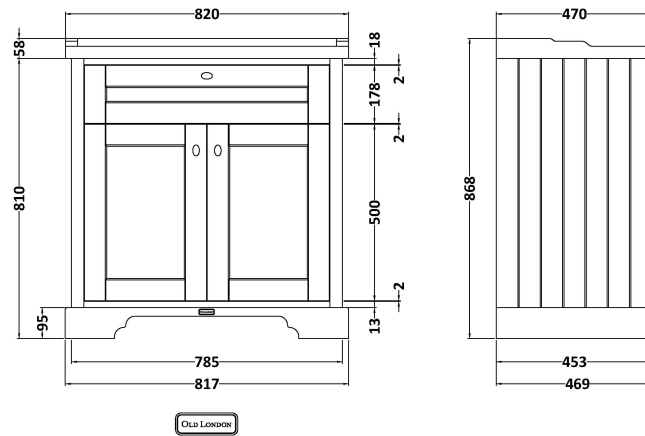

Sales Code: LOF435

Description: 800 2-Door Unit & Basin 3Th

Packaging Details

Barcode: 5056211819455

Sales Code: LON405

Description: 800 2-Door Basin Unit

Product Dimensions

Height (mm):	810
Width (mm):	821
Depth (mm):	471
Nett Weight (kg):	35.5

Packaging Dimensions

Height (mm):	851
Width (mm):	854
Depth (mm):	511
Gross Weight (kg):	36

Packaging Data

Box Colour:	Brown Cardboard Box
Box Qty:	1
Label Size:	150 x 100
Label Colour:	White Label
Label Qty:	2

Outer Box Dimensions (If Applicable)

Height (mm):	
Width (mm):	
Depth (mm):	
Gross Weight (kg):	
Barcode:	5056211818045

Product Details

Country of Origin:	Ireland
Fitting Instruction:	No
CE & UKCA:	
FSC Certified Materials:	Yes
Colour:	Timeless Sand
Construction Method:	Cam & Wood Dowel
Construction Type:	Rigid
Cabinet Finish:	Mdf Vinyl Smooth Matt
Fascia Finish:	Mdf Vinyl Smooth Matt
Cabinet Thickness (mm):	18
Fascia Thickness (mm):	18
Drawer Included:	No
Drawer Type:	Not Applicable
No of Shelves:	1
Hinge Type:	95 Degree Inset Clip-On S/C
Hinge Included:	Yes
Adjustable Legs:	Not Applicable
Fixings Included:	Not Required
Handle Style:	Traditional
Waste Shroud:	No
Handle Included:	Yes
Handle Type:	Knob

Sales Code: NLV035

Description: 800mm Traditional Basin 3Th

Product Dimensions

Height (mm):	218
Width (mm):	820
Depth (mm):	480
Nett Weight (kg):	21

Packaging Dimensions

Height (mm):	260
Width (mm):	840
Depth (mm):	500
Gross Weight (kg):	22