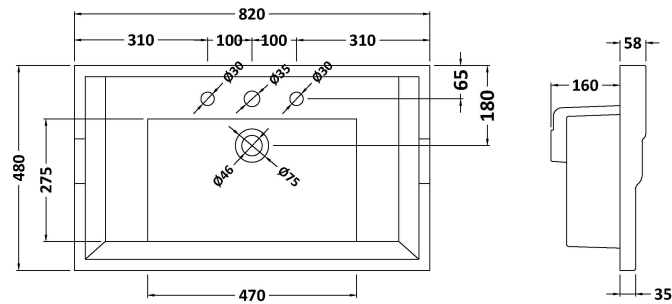

Packaging Dimensions

Height (mm):	851
Width (mm):	854
Depth (mm):	511
Gross Weight (kg):	36

Packaging Data

Box Colour:	Brown Cardboard Box
Box Qty:	1
Label Size:	150 x 100
Label Colour:	White Label
Label Qty:	2

Outer Box Dimensions (If Applicable)

Height (mm):	
Width (mm):	
Depth (mm):	
Gross Weight (kg):	
Barcode:	5056211818045

Product Details

Country of Origin:	Ireland
Fitting Instruction:	No
CE & UKCA:	
FSC Certified Materials:	Yes
Colour:	Timeless Sand
Construction Method:	Cam & Wood Dowel
Construction Type:	Rigid
Cabinet Finish:	Mdf Vinyl Smooth Matt
Fascia Finish:	Mdf Vinyl Smooth Matt
Cabinet Thickness (mm):	18
Fascia Thickness (mm):	18
Drawer Included:	No
Drawer Type:	Not Applicable
No of Shelves:	1
Hinge Type:	95 Degree Inset Clip-On S/C
Hinge Included:	Yes
Adjustable Legs:	Not Applicable
Fixings Included:	Not Required
Handle Style:	Traditional
Waste Shroud:	No
Handle Included:	Yes
Handle Type:	Knob

Sales Code: NLV035

Description: 800mm Traditional Basin 3Th

Product Dimensions

Height (mm):	218
Width (mm):	820
Depth (mm):	480
Nett Weight (kg):	21

Packaging Dimensions

Height (mm):	260
Width (mm):	840
Depth (mm):	500
Gross Weight (kg):	22

Packaging Data

Box Colour:	Brown Cardboard Box - Printed
Box Qty:	1
Label Size:	100 x 50
Label Colour:	White Label
Label Qty:	2

Outer Box Dimensions (If Applicable)

Height (mm):	
Width (mm):	
Depth (mm):	
Gross Weight (kg):	
Barcode:	5055275830031