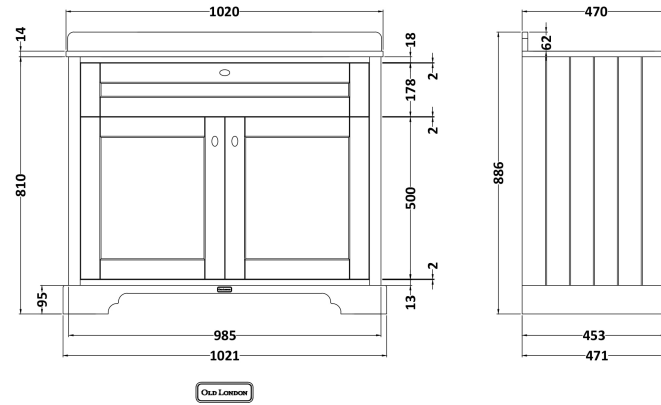

Sales Code: LOF380

Description: 1000 2-Door Unit & Marble Top 3Th

Packaging Details

Barcode: 5056211847748