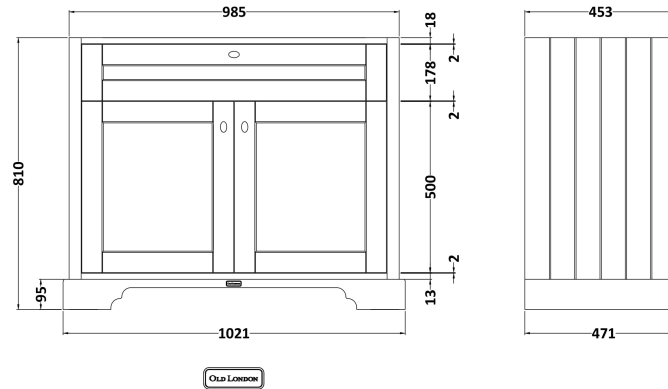

Sales Code: LON307

Description: 1000 2-Door Basin Unit

OLD LONDON

Product Dimensions

Height (mm):	810
Width (mm):	1021
Depth (mm):	471
Nett Weight (kg):	42.5

Packaging Dimensions

Height (mm):	850
Width (mm):	1055
Depth (mm):	510
Gross Weight (kg):	43.5

Packaging Data

Box Colour:	Brown Cardboard Box
Box Qty:	1
Label Size:	150 x 100
Label Colour:	White Label
Label Qty:	2

Outer Box Dimensions (If Applicable)

Height (mm):	
Width (mm):	
Depth (mm):	
Gross Weight (kg):	
Barcode:	5056211844594

Product Details

Country of Origin:	Ireland
Fitting Instruction:	No
CE & UKCA:	
FSC Certified Materials:	Yes
Colour:	Twilight Blue
Construction Method:	Cam & Wood Dowel
Construction Type:	Rigid
Cabinet Finish:	Mdf Vinyl Smooth Matt
Fascia Finish:	Mdf Vinyl Smooth Matt
Cabinet Thickness (mm):	18
Fascia Thickness (mm):	18
Drawer Included:	No
Drawer Type:	Not Applicable
No of Shelves:	1
Hinge Type:	95 Degree Inset Clip-On S/C
Hinge Included:	Yes
Adjustable Legs:	Not Applicable
Fixings Included:	Not Required
Handle Style:	Traditional
Waste Shroud:	No
Handle Included:	Yes
Handle Type:	Knob