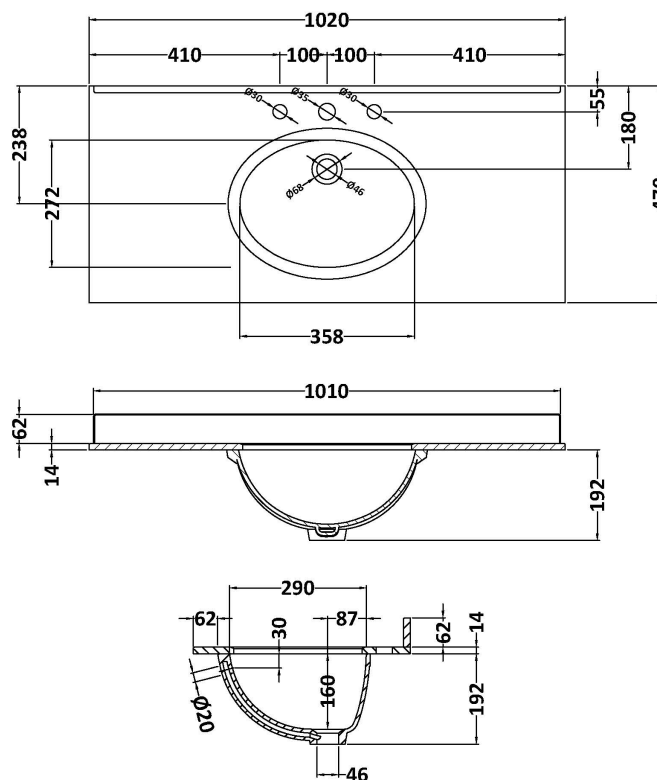

Height (mm):	810
Width (mm):	1021
Depth (mm):	471
Nett Weight (kg):	42.5

Packaging Dimensions

Height (mm):	850
Width (mm):	1055
Depth (mm):	510
Gross Weight (kg):	43.5

Packaging Data

Box Colour:	Brown Cardboard Box
Box Qty:	1
Label Size:	150 x 100
Label Colour:	White Label
Label Qty:	2

Outer Box Dimensions (If Applicable)

Height (mm):	
Width (mm):	
Depth (mm):	
Gross Weight (kg):	
Barcode:	5056211844594

Product Details

Country of Origin:	Ireland
Fitting Instruction:	No
CE & UKCA:	
FSC Certified Materials:	Yes
Colour:	Twilight Blue
Construction Method:	Cam & Wood Dowel
Construction Type:	Rigid
Cabinet Finish:	Mdf Vinyl Smooth Matt
Fascia Finish:	Mdf Vinyl Smooth Matt
Cabinet Thickness (mm):	18
Fascia Thickness (mm):	18
Drawer Included:	No
Drawer Type:	Not Applicable
No of Shelves:	1
Hinge Type:	95 Degree Inset Clip-On S/C
Hinge Included:	Yes
Adjustable Legs:	Not Applicable
Fixings Included:	Not Required
Handle Style:	Traditional
Waste Shroud:	No
Handle Included:	Yes
Handle Type:	Knob

Sales Code: LOM249

Description: 1000 Rectangle Marble Top/Basin 3Th

Product Dimensions

Height (mm):	268
Width (mm):	1020
Depth (mm):	470
Nett Weight (kg):	18

Packaging Dimensions

Height (mm):	250
Width (mm):	1100
Depth (mm):	580
Gross Weight (kg):	18.5

Packaging Data

Box Colour:	White Cardboard Box
Box Qty:	1
Label Size:	100 x 50
Label Colour:	White Label
Label Qty:	2

Outer Box Dimensions (If Applicable)

Height (mm):	
Width (mm):	
Depth (mm):	
Gross Weight (kg):	
Barcode:	5056211825777