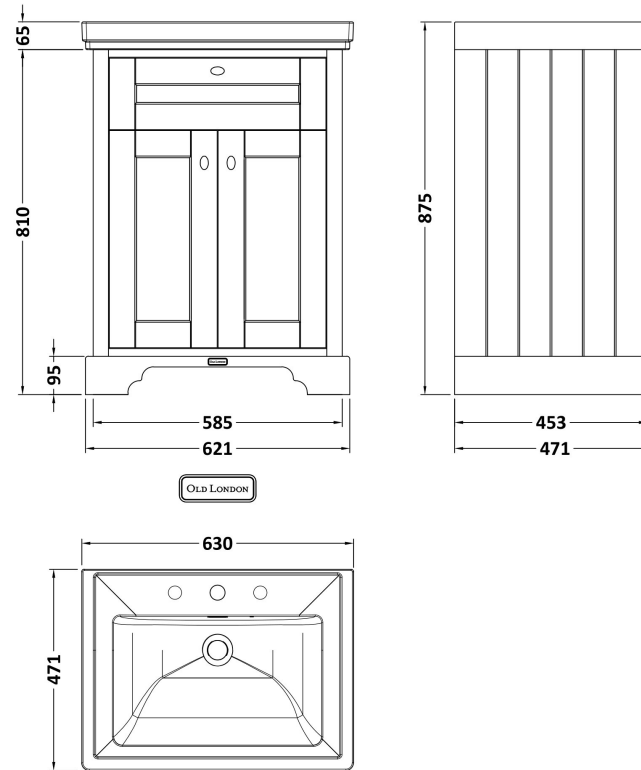

Sales Code: LOF234

Description: 600 2-Door Unit & Classic Basin 3Th

Packaging Details

Barcode: 5056678418123

Sales Code: LON203

Description: 600 2-Door Basin Unit

OLD LONDON

Product Dimensions

Height (mm):	810
Width (mm):	621
Depth (mm):	471
Nett Weight (kg):	29.5

Packaging Dimensions

Height (mm):	840
Width (mm):	651
Depth (mm):	511
Gross Weight (kg):	30

Packaging Data

Box Colour:	Brown Cardboard Box
Box Qty:	1
Label Size:	150 x 100
Label Colour:	White Label
Label Qty:	2

Outer Box Dimensions (If Applicable)

Height (mm):	
Width (mm):	
Depth (mm):	
Gross Weight (kg):	
Barcode:	5056211817994

Product Details

Country of Origin:	Ireland
Fitting Instruction:	No
CE & UKCA:	
FSC Certified Materials:	Yes
Colour:	Storm Grey
Construction Method:	Cam & Wood Dowel
Construction Type:	Rigid
Cabinet Finish:	Mdf Vinyl Smooth Matt
Fascia Finish:	Mdf Vinyl Smooth Matt
Cabinet Thickness (mm):	18
Fascia Thickness (mm):	18
Drawer Included:	No
Drawer Type:	Not Applicable
No of Shelves:	1
Hinge Type:	95 Degree Inset Clip-On S/C
Hinge Included:	Yes
Adjustable Legs:	Not Applicable
Fixings Included:	Not Required
Handle Style:	Traditional
Waste Shroud:	No
Handle Included:	Yes
Handle Type:	Knob

Sales Code: CBM533

Description: 600 Classique Basin 3Th

Product Dimensions

Height (mm):	66
Width (mm):	630
Depth (mm):	471
Nett Weight (kg):	17

Packaging Dimensions

Height (mm):	490
Width (mm):	650
Depth (mm):	220
Gross Weight (kg):	17