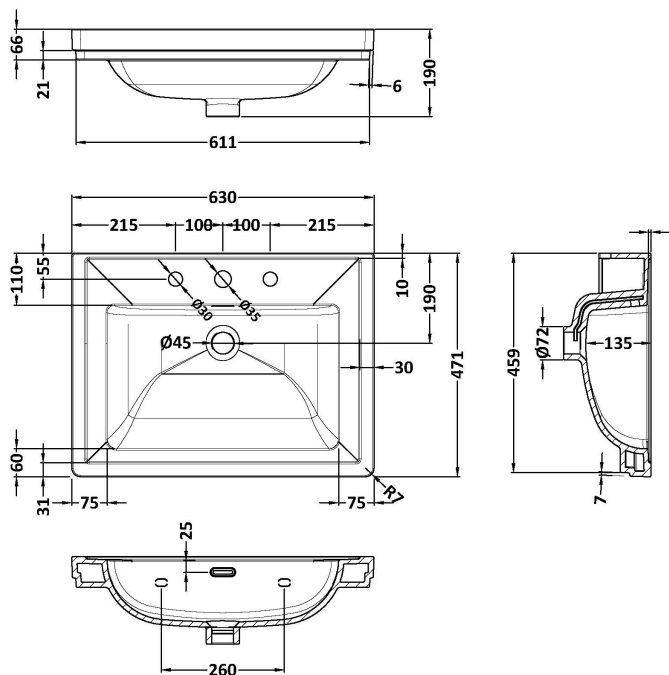

Height (mm):	810
Width (mm):	621
Depth (mm):	471
Nett Weight (kg):	29.5

Packaging Dimensions

Height (mm):	840
Width (mm):	651
Depth (mm):	511
Gross Weight (kg):	30

Packaging Data

Box Colour:	Brown Cardboard Box
Box Qty:	1
Label Size:	150 x 100
Label Colour:	White Label
Label Qty:	2

Outer Box Dimensions (If Applicable)

Height (mm):	
Width (mm):	
Depth (mm):	
Gross Weight (kg):	
Barcode:	5056211817994

Product Details

Country of Origin:	Ireland
Fitting Instruction:	No
CE & UKCA:	
FSC Certified Materials:	Yes
Colour:	Storm Grey
Construction Method:	Cam & Wood Dowel
Construction Type:	Rigid
Cabinet Finish:	Mdf Vinyl Smooth Matt
Fascia Finish:	Mdf Vinyl Smooth Matt
Cabinet Thickness (mm):	18
Fascia Thickness (mm):	18
Drawer Included:	No
Drawer Type:	Not Applicable
No of Shelves:	1
Hinge Type:	95 Degree Inset Clip-On S/C
Hinge Included:	Yes
Adjustable Legs:	Not Applicable
Fixings Included:	Not Required
Handle Style:	Traditional
Waste Shroud:	No
Handle Included:	Yes
Handle Type:	Knob

Sales Code: CBM533

Description: 600 Classique Basin 3Th

Product Dimensions

Height (mm):	66
Width (mm):	630
Depth (mm):	471
Nett Weight (kg):	17

Packaging Dimensions

Height (mm):	490
Width (mm):	650
Depth (mm):	220
Gross Weight (kg):	17

Packaging Data

Box Colour:	Brown Cardboard Box - Printed
Box Qty:	1
Label Size:	100 x 50
Label Colour:	White Label
Label Qty:	2

Outer Box Dimensions (If Applicable)

Height (mm):	
Width (mm):	
Depth (mm):	
Gross Weight (kg):	
Barcode:	5056462643663