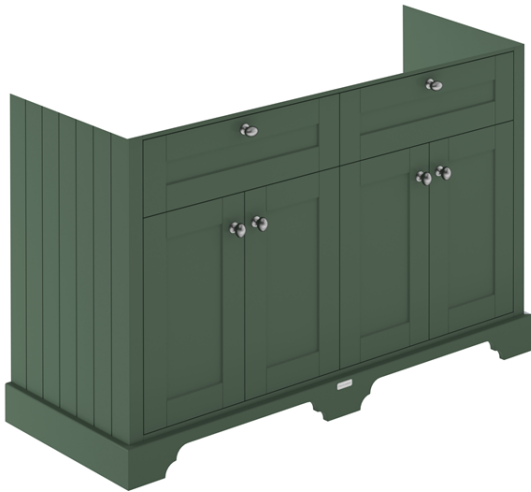

Sales Code: LOF867

Description: 1200 4-Door Unit & Marble Top 3Th

Packaging Details

Barcode: 5056462647487

Sales Code: LON809

Description: 1200 4-Door Basin Unit

Product Dimensions

Height (mm):	810
Width (mm):	1222
Depth (mm):	471
Nett Weight (kg):	54.5

Packaging Dimensions

Height (mm):	840
Width (mm):	1252
Depth (mm):	511
Gross Weight (kg):	55

Packaging Data

Box Colour:	Brown Cardboard Box
Box Qty:	1
Label Size:	150 x 100
Label Colour:	White Label
Label Qty:	2

Outer Box Dimensions (If Applicable)

Height (mm):	
Width (mm):	
Depth (mm):	
Gross Weight (kg):	
Barcode:	5056462647401

Product Details

Country of Origin:	Ireland
Fitting Instruction:	No
CE & UKCA:	
FSC Certified Materials:	Yes
Colour:	Hunter Green
Construction Method:	Cam & Wood Dowel
Construction Type:	Rigid
Cabinet Finish:	Mdf Vinyl Smooth Matt
Fascia Finish:	Mdf Vinyl Smooth Matt
Cabinet Thickness (mm):	18
Fascia Thickness (mm):	18
Drawer Included:	No
Drawer Type:	Not Applicable
No of Shelves:	2
Hinge Type:	95 Degree Inset Clip-On S/C
Hinge Included:	Yes
Adjustable Legs:	Not Applicable
Fixings Included:	Not Required
Handle Style:	Traditional
Waste Shroud:	No
Handle Included:	Yes
Handle Type:	Knob

Sales Code: LOM237

Description: 1200 Double Bowl Marble Top 3Th

Product Dimensions

Height (mm):	268
Width (mm):	1220
Depth (mm):	463
Nett Weight (kg):	27.5

Packaging Dimensions

Height (mm):	310
Width (mm):	1300
Depth (mm):	550
Gross Weight (kg):	28