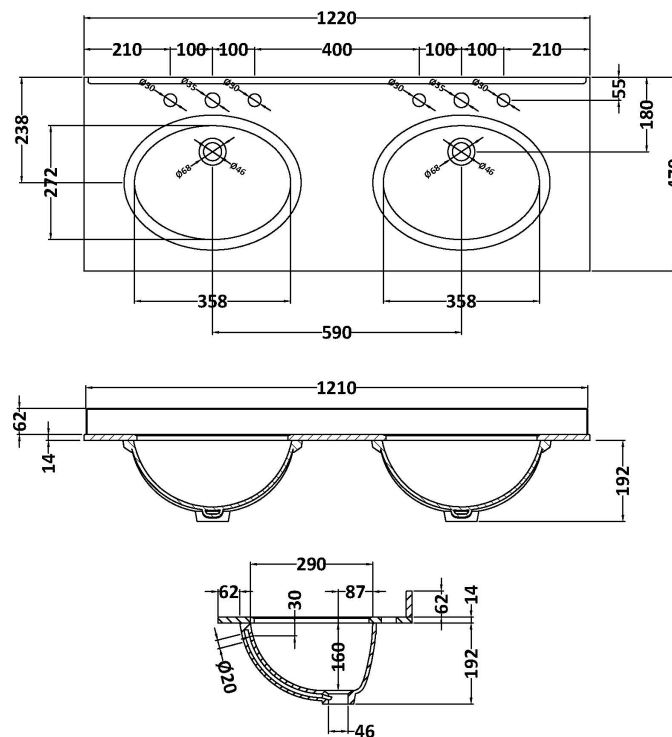

Packaging Dimensions

Height (mm):	840
Width (mm):	1252
Depth (mm):	511
Gross Weight (kg):	55

Packaging Data

Box Colour:	Brown Cardboard Box
Box Qty:	1
Label Size:	150 x 100
Label Colour:	White Label
Label Qty:	2

Outer Box Dimensions (If Applicable)

Height (mm):	
Width (mm):	
Depth (mm):	
Gross Weight (kg):	
Barcode:	5056462647401

Product Details

Country of Origin:	Ireland
Fitting Instruction:	No
CE & UKCA:	
FSC Certified Materials:	Yes
Colour:	Hunter Green
Construction Method:	Cam & Wood Dowel
Construction Type:	Rigid
Cabinet Finish:	Mdf Vinyl Smooth Matt
Fascia Finish:	Mdf Vinyl Smooth Matt
Cabinet Thickness (mm):	18
Fascia Thickness (mm):	18
Drawer Included:	No
Drawer Type:	Not Applicable
No of Shelves:	2
Hinge Type:	95 Degree Inset Clip-On S/C
Hinge Included:	Yes
Adjustable Legs:	Not Applicable
Fixings Included:	Not Required
Handle Style:	Traditional
Waste Shroud:	No
Handle Included:	Yes
Handle Type:	Knob

Sales Code: LOM237

Description: 1200 Double Bowl Marble Top 3Th

Product Dimensions

Height (mm):	268
Width (mm):	1220
Depth (mm):	463
Nett Weight (kg):	27.5

Packaging Dimensions

Height (mm):	310
Width (mm):	1300
Depth (mm):	550
Gross Weight (kg):	28

Packaging Data

Box Colour:	White Cardboard Box
Box Qty:	1
Label Size:	100 x 50
Label Colour:	White Label
Label Qty:	2

Outer Box Dimensions (If Applicable)

Height (mm):	
Width (mm):	
Depth (mm):	
Gross Weight (kg):	
Barcode:	5056211819127