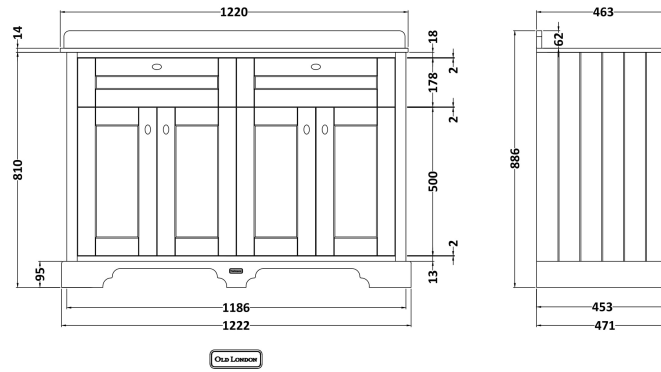

Sales Code: LOF867

Description: 1200 4-Door Unit & Marble Top 3Th

Packaging Details

Barcode: 5056462647487

Sales Code: LON809

Description: 1200 4-Door Basin Unit

Product Dimensions

Height (mm):	810
Width (mm):	1222
Depth (mm):	471
Nett Weight (kg):	54.5

Packaging Dimensions

Height (mm):	840
Width (mm):	1252
Depth (mm):	511
Gross Weight (kg):	55

Packaging Data

Box Colour:	Brown Cardboard Box
Box Qty:	1
Label Size:	150 x 100
Label Colour:	White Label
Label Qty:	2

Outer Box Dimensions (If Applicable)

Height (mm):	
Width (mm):	
Depth (mm):	
Gross Weight (kg):	
Barcode:	5056462647401

Product Details

Country of Origin:	Ireland
Fitting Instruction:	No
CE & UKCA:	
FSC Certified Materials:	Yes
Colour:	Hunter Green
Construction Method:	Cam & Wood Dowel
Construction Type:	Rigid
Cabinet Finish:	Mdf Vinyl Smooth Matt
Fascia Finish:	Mdf Vinyl Smooth Matt
Cabinet Thickness (mm):	18
Fascia Thickness (mm):	18
Drawer Included:	No
Drawer Type:	Not Applicable
No of Shelves:	2
Hinge Type:	95 Degree Inset Clip-On S/C
Hinge Included:	Yes
Adjustable Legs:	Not Applicable
Fixings Included:	Not Required
Handle Style:	Traditional
Waste Shroud:	No
Handle Included:	Yes
Handle Type:	Knob

Sales Code: LOM237

Description: 1200 Double Bowl Marble Top 3Th

Product Dimensions

Height (mm):	268
Width (mm):	1220
Depth (mm):	463
Nett Weight (kg):	27.5

Packaging Dimensions

Height (mm):	310
Width (mm):	1300
Depth (mm):	550
Gross Weight (kg):	28