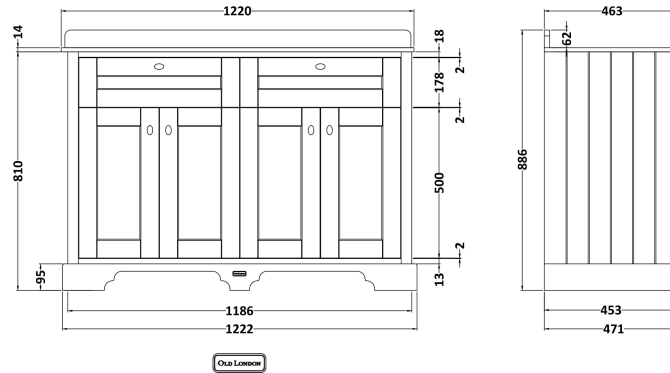

Sales Code: LOF867

Description: 1200 4-Door Unit & Marble Top 3Th

Packaging Details

Barcode: 5056462647487

Sales Code: LON809

Description: 1200 4-Door Basin Unit

Product Dimensions

Height (mm):	810
Width (mm):	1222
Depth (mm):	471
Nett Weight (kg):	54.5

Packaging Dimensions

Height (mm):	840
Width (mm):	1252
Depth (mm):	511
Gross Weight (kg):	55

Packaging Data

Box Colour:	Brown Cardboard Box
Box Qty:	1
Label Size:	150 x 100
Label Colour:	White Label
Label Qty:	2

Outer Box Dimensions (If Applicable)

Height (mm):	
Width (mm):	
Depth (mm):	
Gross Weight (kg):	
Barcode:	5056462647401

Product Details

Country of Origin:	Ireland
Fitting Instruction:	No
CE & UKCA:	
FSC Certified Materials:	Yes
Colour:	Hunter Green
Construction Method:	Cam & Wood Dowel
Construction Type:	Rigid
Cabinet Finish:	Mdf Vinyl Smooth Matt
Fascia Finish:	Mdf Vinyl Smooth Matt
Cabinet Thickness (mm):	18
Fascia Thickness (mm):	18
Drawer Included:	No
Drawer Type:	Not Applicable
No of Shelves:	2
Hinge Type:	95 Degree Inset Clip-On S/C
Hinge Included:	Yes
Adjustable Legs:	Not Applicable
Fixings Included:	Not Required
Handle Style:	Traditional
Waste Shroud:	No
Handle Included:	Yes
Handle Type:	Knob

Sales Code: LOM237

Description: 1200 Double Bowl Marble Top 3Th

Product Dimensions

Height (mm):	268
Width (mm):	1220
Depth (mm):	463
Nett Weight (kg):	27.5

Packaging Dimensions

Height (mm):	310
Width (mm):	1300
Depth (mm):	550
Gross Weight (kg):	28