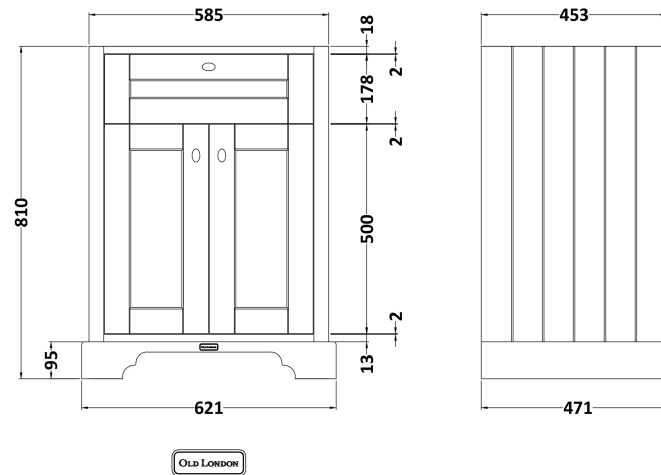

### Product Dimensions

Height (mm):	810
Width (mm):	621
Depth (mm):	471
Nett Weight (kg):	29.5

### Packaging Dimensions

Height (mm):	840
Width (mm):	651
Depth (mm):	511
Gross Weight (kg):	30

### Product Dimensions

Height (mm):	66
Width (mm):	630
Depth (mm):	471
Nett Weight (kg):	17

### Packaging Dimensions

Height (mm):	490
Width (mm):	650
Depth (mm):	220
Gross Weight (kg):	17