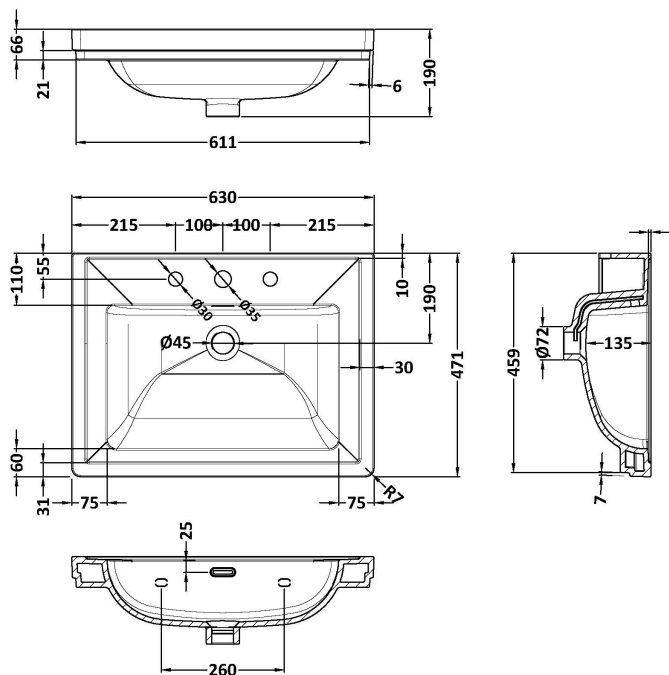

### Product Dimensions

Height (mm):	810
Width (mm):	621
Depth (mm):	471
Nett Weight (kg):	29.5

### Packaging Dimensions

Height (mm):	840
Width (mm):	651
Depth (mm):	511
Gross Weight (kg):	30

### Outer Box Dimensions (If Applicable)

Height (mm):	
Width (mm):	
Depth (mm):	
Gross Weight (kg):	
Barcode:	5056211818014

### Product Dimensions

Height (mm):	66
Width (mm):	630
Depth (mm):	471
Nett Weight (kg):	17