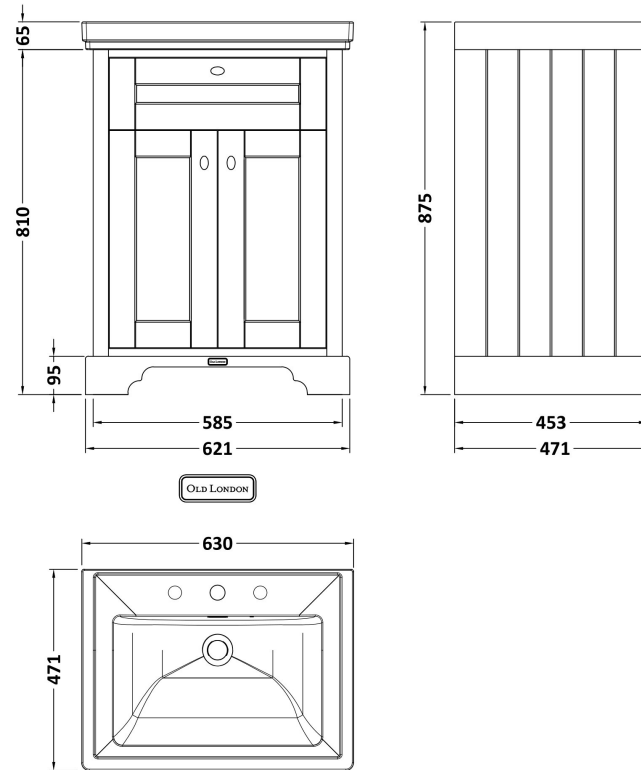

Sales Code: LOF434

Description: 600 2-Door Unit & Classic Basin 3Th

Packaging Details

Barcode: 5056678418116