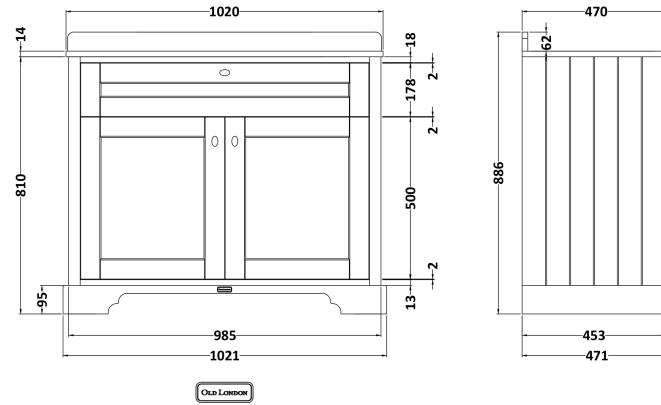

Sales Code: LOF879

Description: 1000 2-Door Unit & Marble Top 3Th

Packaging Details

Barcode: 5056462646893

Sales Code: LOM248

Description: 1000 Rectangle Marble Top/Basin 3Th

Product Dimensions

Height (mm):	268
Width (mm):	1020
Depth (mm):	470
Nett Weight (kg):	18

Packaging Dimensions

Height (mm):	250
Width (mm):	1100
Depth (mm):	580
Gross Weight (kg):	18.5

Packaging Data

Box Colour:	White Cardboard Box
Box Qty:	1
Label Size:	100 x 50
Label Colour:	White Label
Label Qty:	2

Outer Box Dimensions (If Applicable)

Height (mm):	
Width (mm):	
Depth (mm):	
Gross Weight (kg):	
Barcode:	5056211825760

Product Details

Country of Origin:	China
Fitting Instruction:	No
Certification: CE & UKCA:	N/A
WRAS:	N/A
WRAS No:	N/A
Product Material:	Vitreous China, Natural Marble
Fixing Supplied:	No

Sales Code: LON807

Description: 1000 2-Door Basin Unit

Product Dimensions

Height (mm):	810
Width (mm):	1021
Depth (mm):	471
Nett Weight (kg):	42.5

Packaging Dimensions

Height (mm):	850
Width (mm):	1055
Depth (mm):	510
Gross Weight (kg):	43.5