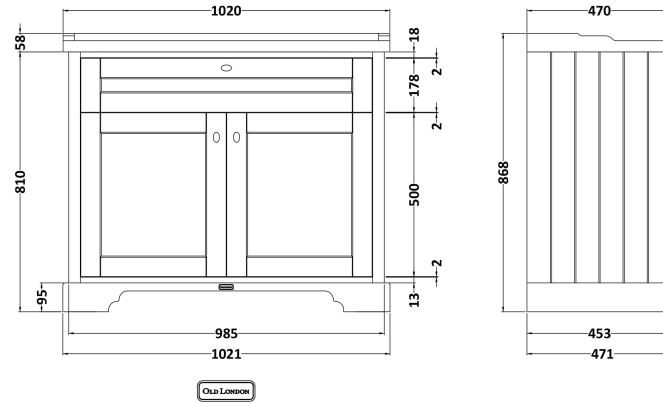

Packaging Dimensions

Height (mm):	250
Width (mm):	1100
Depth (mm):	580
Gross Weight (kg):	18.5

Packaging Data

Box Colour:	White Cardboard Box
Box Qty:	1
Label Size:	100 x 50
Label Colour:	White Label
Label Qty:	2

Outer Box Dimensions (If Applicable)

Height (mm):	
Width (mm):	
Depth (mm):	
Gross Weight (kg):	
Barcode:	5056211825760

Product Details

Country of Origin:	China
Fitting Instruction:	No
Certification: CE & UKCA:	N/A
WRAS:	N/A
WRAS No:	N/A
Product Material:	Vitreous China, Natural Marble
Fixing Supplied:	No

Cisterns: Operating Type: Not Applicable Fittings: Not Applicable
Lever Type: Not Applicable

Basins: Tap Hole: Three Tapholes Chain Stay Hole: No
Template: Not Applicable Waste Type Req: Slotted
Overflow Inc: Yes Overflow Cover: Yes
Inner Bowl Depth (mm): 160mm

Sales Code: LON807

Description: 1000 2-Door Basin Unit

Product Dimensions

Height (mm):	810
Width (mm):	1021
Depth (mm):	471
Nett Weight (kg):	42.5

Packaging Dimensions

Height (mm):	850
Width (mm):	1055
Depth (mm):	510
Gross Weight (kg):	43.5