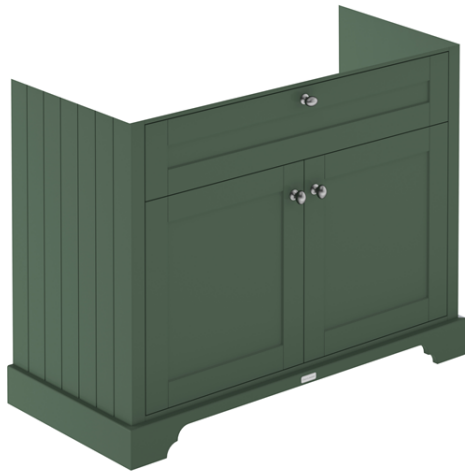

Sales Code: LOF879

Description: 1000 2-Door Unit & Marble Top 3Th

Packaging Details

Barcode: 5056462646893

Sales Code: LOM248

Description: 1000 Rectangle Marble Top/Basin 3Th

Product Dimensions

Height (mm):	268
Width (mm):	1020
Depth (mm):	470
Nett Weight (kg):	18

Pans/Bidets: Trap Style: Not Applicable Includes Seat: Not Applicable

Seats: Seat Type: Not Applicable Material: Not Applicable
Function: Not Applicable Hinge Type: Not Applicable
Hinge Material: Not Applicable

Cisterns: Operating Type: Not Applicable Fittings: Not Applicable
Lever Type: Not Applicable

Basins: Tap Hole: Three Tapholes Chain Stay Hole: No
Template: Not Applicable Waste Type Req: Slotted
Overflow Inc: Yes Overflow Cover: Yes
Inner Bowl Depth (mm): 160mm

Sales Code: LON807

Description: 1000 2-Door Basin Unit

Product Dimensions

Height (mm):	810
Width (mm):	1021
Depth (mm):	471
Nett Weight (kg):	42.5

Packaging Dimensions

Height (mm):	850
Width (mm):	1055
Depth (mm):	510
Gross Weight (kg):	43.5