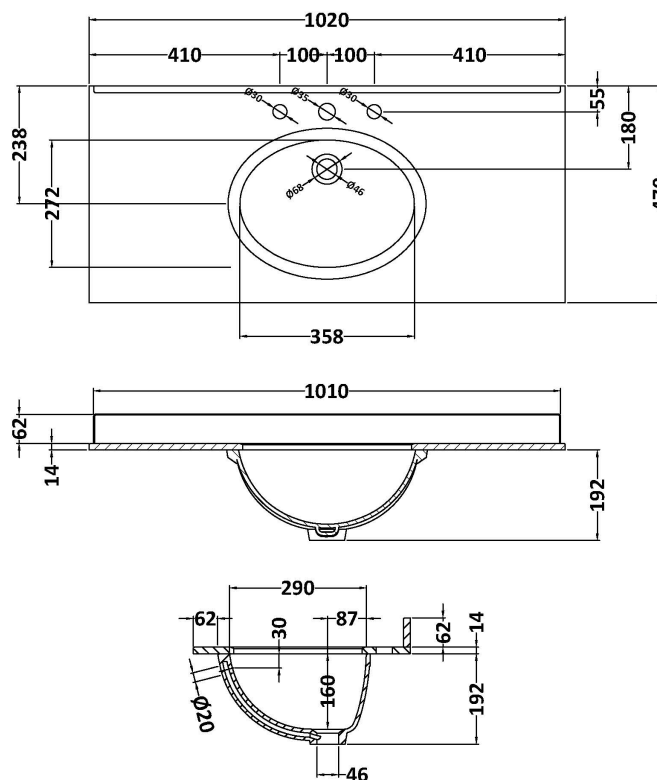

Sales Code: LOF879

Description: 1000 2-Door Unit & Marble Top 3Th

Packaging Details

Barcode: 5056462646893

Sales Code: LOM248

Description: 1000 Rectangle Marble Top/Basin 3Th

Product Dimensions

Height (mm):	268
Width (mm):	1020
Depth (mm):	470
Nett Weight (kg):	18

Packaging Dimensions

Height (mm):	250
Width (mm):	1100
Depth (mm):	580
Gross Weight (kg):	18.5

Packaging Data

Box Colour:	White Cardboard Box
Box Qty:	1
Label Size:	100 x 50
Label Colour:	White Label
Label Qty:	2

Outer Box Dimensions (If Applicable)

Height (mm):	
Width (mm):	
Depth (mm):	
Gross Weight (kg):	
Barcode:	5056211825760

Product Details

Country of Origin:	China
Fitting Instruction:	No
Certification: CE & UKCA:	N/A
WRAS:	N/A
WRAS No:	N/A
Product Material:	Vitreous China, Natural Marble
Fixing Supplied:	No

Sales Code: LON807

Description: 1000 2-Door Basin Unit

Product Dimensions

Height (mm):	810
Width (mm):	1021
Depth (mm):	471
Nett Weight (kg):	42.5

Packaging Dimensions

Height (mm):	850
Width (mm):	1055
Depth (mm):	510
Gross Weight (kg):	43.5