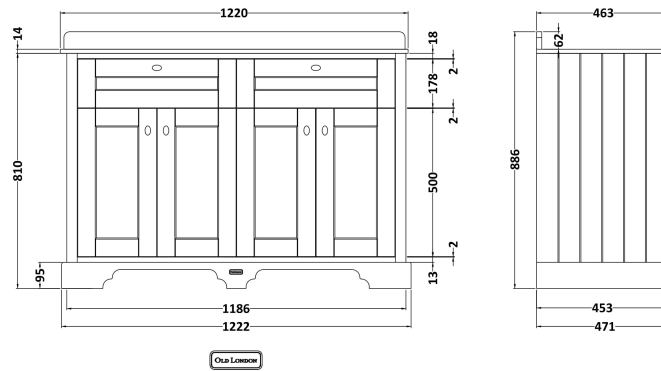

### Packaging Details

Barcode: 5056211819943

Sales Code: LON209

Description: 1200 4-Door Basin Unit

**Product Dimensions**

Height (mm):	810
Width (mm):	1222
Depth (mm):	471
Nett Weight (kg):	54.5

**Packaging Dimensions**

Height (mm):	840
Width (mm):	1252
Depth (mm):	511
Gross Weight (kg):	55

**Packaging Data**

Box Colour:	Brown Cardboard Box
Box Qty:	1
Label Size:	150 x 100
Label Colour:	White Label
Label Qty:	2

**Outer Box Dimensions (If Applicable)**

### Product Dimensions

Height (mm):	268
Width (mm):	1220
Depth (mm):	463
Nett Weight (kg):	27.5

### Packaging Dimensions

Height (mm):	310
Width (mm):	1300
Depth (mm):	550
Gross Weight (kg):	28