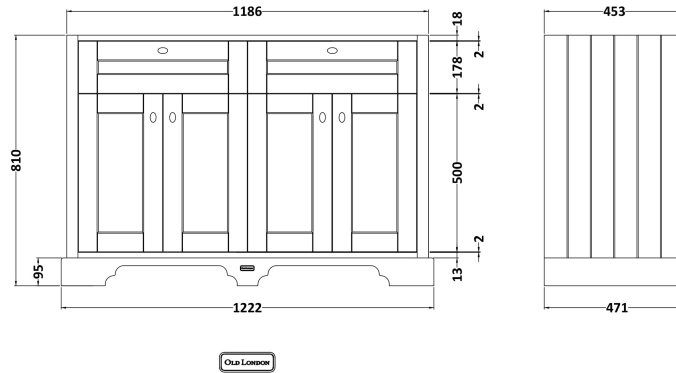

### Packaging Details

Barcode: 5056211819943

Sales Code: LON209

Description: 1200 4-Door Basin Unit

**Product Dimensions**

Height (mm):	810
Width (mm):	1222
Depth (mm):	471
Nett Weight (kg):	54.5

**Packaging Dimensions**

Height (mm):	840
Width (mm):	1252
Depth (mm):	511
Gross Weight (kg):	55

**Packaging Data**

Box Colour:	Brown Cardboard Box
Box Qty:	1
Label Size:	150 x 100
Label Colour:	White Label
Label Qty:	2

**Outer Box Dimensions (If Applicable)**

### Product Dimensions

Height (mm):	268
Width (mm):	1220
Depth (mm):	463
Nett Weight (kg):	27.5

### Packaging Dimensions

Height (mm):	310
Width (mm):	1300
Depth (mm):	550
Gross Weight (kg):	28