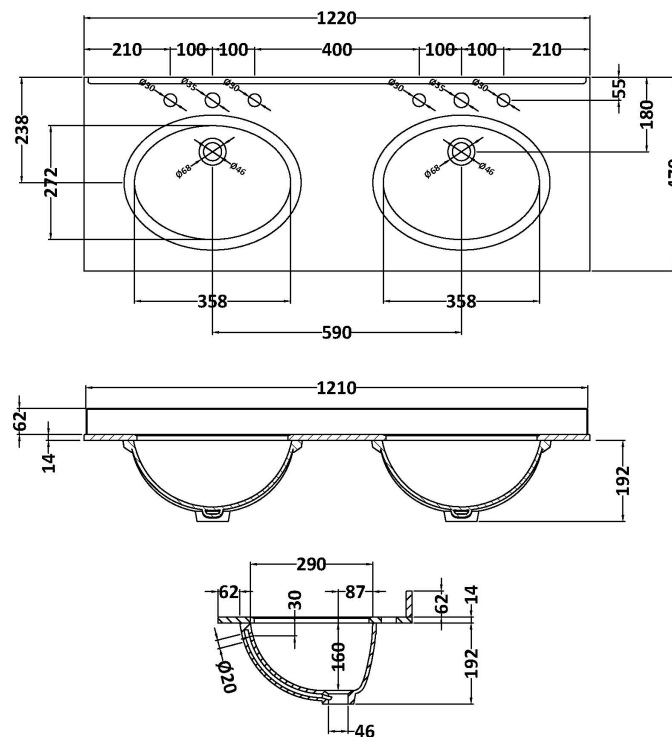

### Packaging Details

Barcode: 5056211819943

Sales Code: LON209

Description: 1200 4-Door Basin Unit

**Product Dimensions**

Height (mm):	810
Width (mm):	1222
Depth (mm):	471
Nett Weight (kg):	54.5

**Packaging Dimensions**

Height (mm):	840
Width (mm):	1252
Depth (mm):	511
Gross Weight (kg):	55

**Packaging Data**

Box Colour:	Brown Cardboard Box
Box Qty:	1
Label Size:	150 x 100
Label Colour:	White Label
Label Qty:	2

**Outer Box Dimensions (If Applicable)**

### Product Dimensions

Height (mm):	268
Width (mm):	1220
Depth (mm):	463
Nett Weight (kg):	27.5

### Packaging Dimensions

Height (mm):	310
Width (mm):	1300
Depth (mm):	550
Gross Weight (kg):	28