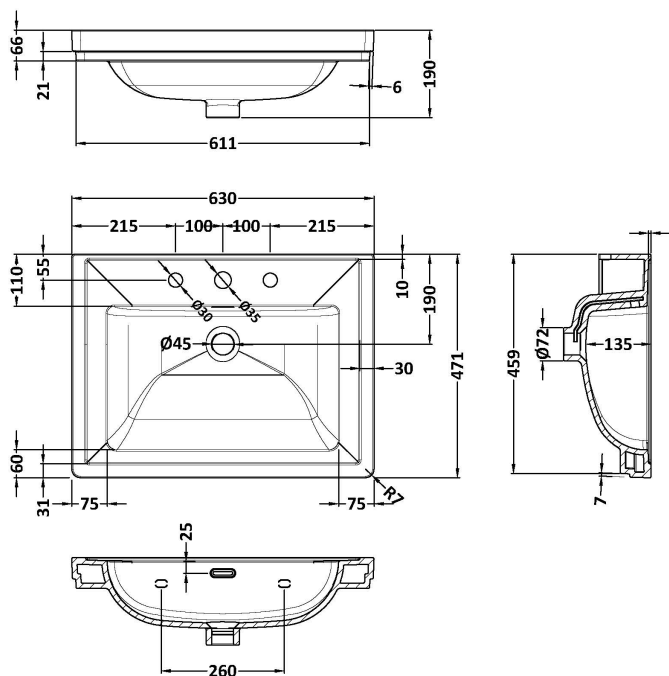

### Packaging Details

Barcode: 5056678418130

Sales Code: LON303

Description: 600 2-Door Basin Unit

**Product Dimensions**

Height (mm):	810
Width (mm):	621
Depth (mm):	471
Nett Weight (kg):	29.5

**Packaging Dimensions**

Height (mm):	840
Width (mm):	651
Depth (mm):	511
Gross Weight (kg):	30

**Packaging Data**

Box Colour:	Brown Cardboard Box
Box Qty:	1
Label Size:	150 x 100
Label Colour:	White Label
Label Qty:	2

**Outer Box Dimensions (If Applicable)**

Height (mm):	
Width (mm):	
Depth (mm):	
Gross Weight (kg):	
Barcode:	5056211818007

**Product Details**

Country of Origin:	Ireland
Fitting Instruction:	No
CE & UKCA:	
FSC Certified Materials:	Yes
Colour:	Twilight Blue
Construction Method:	Cam & Wood Dowel
Construction Type:	Rigid
Cabinet Finish:	Mdf Vinyl Smooth Matt
Fascia Finish:	Mdf Vinyl Smooth Matt
Cabinet Thickness (mm):	18
Fascia Thickness (mm):	18
Drawer Included:	No
Drawer Type:	Not Applicable
No of Shelves:	1
Hinge Type:	95 Degree Inset Clip-On S/C
Hinge Included:	Yes
Adjustable Legs:	Not Applicable
Fixings Included:	Not Required
Handle Style:	Traditional
Waste Shroud:	No
Handle Included:	Yes
Handle Type:	Knob

Sales Code: CBM533

Description: 600 Classique Basin 3Th

**Product Dimensions**

Height (mm):	66
Width (mm):	630
Depth (mm):	471
Nett Weight (kg):	17

**Packaging Dimensions**

Height (mm):	490
Width (mm):	650
Depth (mm):	220
Gross Weight (kg):	17