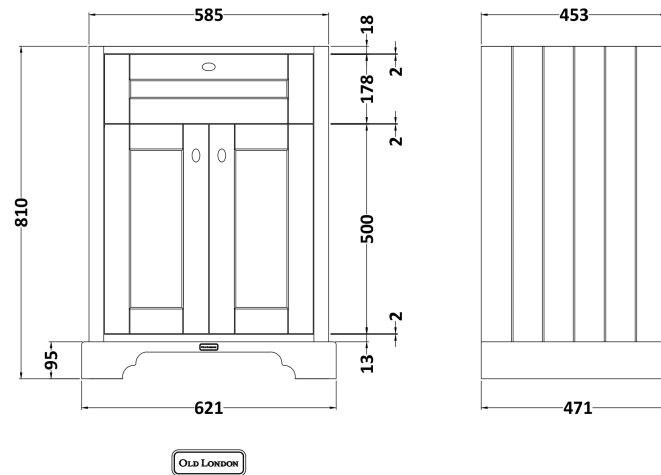

### Packaging Details

Barcode: 5056678418130

Sales Code: LON303

Description: 600 2-Door Basin Unit

**Product Dimensions**

Height (mm):	810
Width (mm):	621
Depth (mm):	471
Nett Weight (kg):	29.5

**Packaging Dimensions**

Height (mm):	840
Width (mm):	651
Depth (mm):	511
Gross Weight (kg):	30

**Packaging Data**

Box Colour:	Brown Cardboard Box
Box Qty:	1
Label Size:	150 x 100
Label Colour:	White Label
Label Qty:	2

**Outer Box Dimensions (If Applicable)**

Sales Code: CBM533

Description: 600 Classique Basin 3Th

**Product Dimensions**

Height (mm):	66
Width (mm):	630
Depth (mm):	471
Nett Weight (kg):	17

**Packaging Dimensions**

Height (mm):	490
Width (mm):	650
Depth (mm):	220
Gross Weight (kg):	17

**Packaging Data**

Box Colour:	Brown Cardboard Box - Printed
Box Qty:	1
Label Size:	100 x 50
Label Colour:	White Label
Label Qty:	2

**Outer Box Dimensions (If Applicable)**

Height (mm):	
Width (mm):	
Depth (mm):	
Gross Weight (kg):	
Barcode:	5056462643663