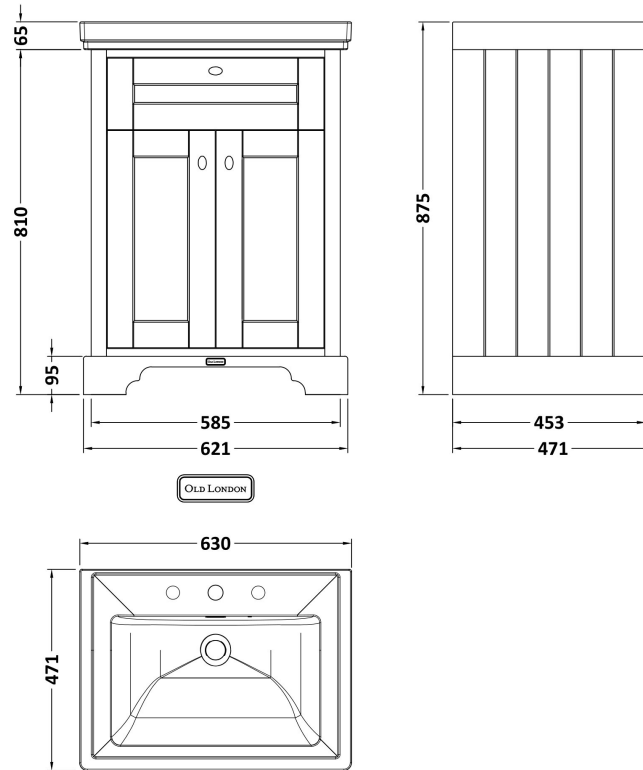

### Packaging Details

Barcode: 5056678418130

Sales Code: LON303

Description: 600 2-Door Basin Unit

**Product Dimensions**

Height (mm):	810
Width (mm):	621
Depth (mm):	471
Nett Weight (kg):	29.5

**Packaging Dimensions**

Height (mm):	840
Width (mm):	651
Depth (mm):	511
Gross Weight (kg):	30

**Packaging Data**

Box Colour:	Brown Cardboard Box
Box Qty:	1
Label Size:	150 x 100
Label Colour:	White Label
Label Qty:	2

**Outer Box Dimensions (If Applicable)**

Height (mm):	
Width (mm):	
Depth (mm):	
Gross Weight (kg):	
Barcode:	5056211818007

**Product Details**

Country of Origin:	Ireland
Fitting Instruction:	No
CE & UKCA:	
FSC Certified Materials:	Yes
Colour:	Twilight Blue
Construction Method:	Cam & Wood Dowel
Construction Type:	Rigid
Cabinet Finish:	Mdf Vinyl Smooth Matt
Fascia Finish:	Mdf Vinyl Smooth Matt
Cabinet Thickness (mm):	18
Fascia Thickness (mm):	18
Drawer Included:	No
Drawer Type:	Not Applicable
No of Shelves:	1
Hinge Type:	95 Degree Inset Clip-On S/C
Hinge Included:	Yes
Adjustable Legs:	Not Applicable
Fixings Included:	Not Required
Handle Style:	Traditional
Waste Shroud:	No
Handle Included:	Yes
Handle Type:	Knob

Sales Code: CBM533

Description: 600 Classique Basin 3Th

**Product Dimensions**

Height (mm):	66
Width (mm):	630
Depth (mm):	471
Nett Weight (kg):	17

**Packaging Dimensions**

Height (mm):	490
Width (mm):	650
Depth (mm):	220
Gross Weight (kg):	17