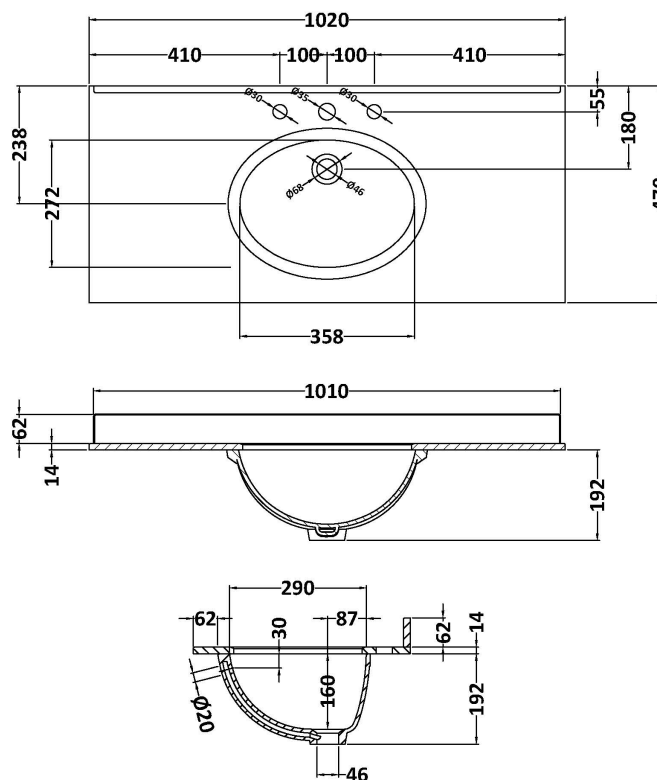

### Product Dimensions

Height (mm):	810
Width (mm):	1021
Depth (mm):	471
Nett Weight (kg):	42.5

### Outer Box Dimensions (If Applicable)

Height (mm):	
Width (mm):	
Depth (mm):	
Gross Weight (kg):	
Barcode:	5056211844587

### Product Dimensions

Height (mm):	268
Width (mm):	1020
Depth (mm):	470
Nett Weight (kg):	18

### Packaging Dimensions

Height (mm):	250
Width (mm):	1100
Depth (mm):	580
Gross Weight (kg):	18.5