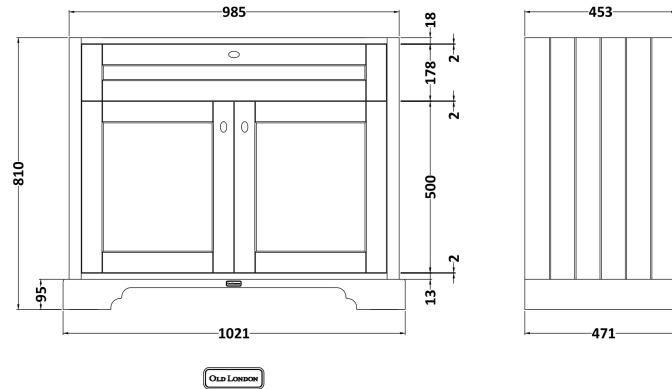

### Product Dimensions

Height (mm):	810
Width (mm):	1021
Depth (mm):	471
Nett Weight (kg):	42.5

### Packaging Dimensions

Height (mm):	850
Width (mm):	1055
Depth (mm):	510
Gross Weight (kg):	43.5

### Product Dimensions

Height (mm):	268
Width (mm):	1020
Depth (mm):	470
Nett Weight (kg):	18

### Packaging Dimensions

Height (mm):	250
Width (mm):	1100
Depth (mm):	580
Gross Weight (kg):	18.5