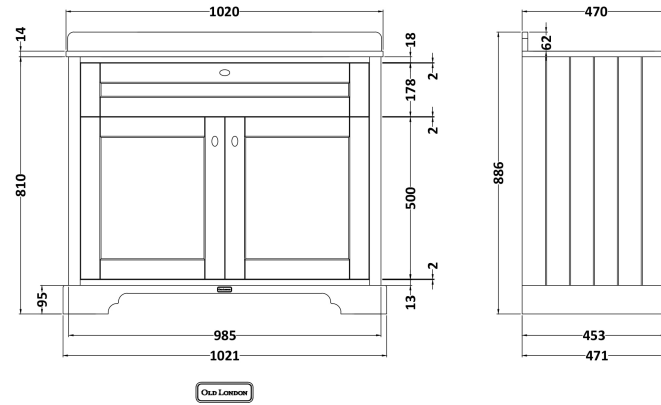

Sales Code: LOF279

Description: 1000 2-Door Unit & Marble Top 3Th

Packaging Details

Barcode: 5056211847700