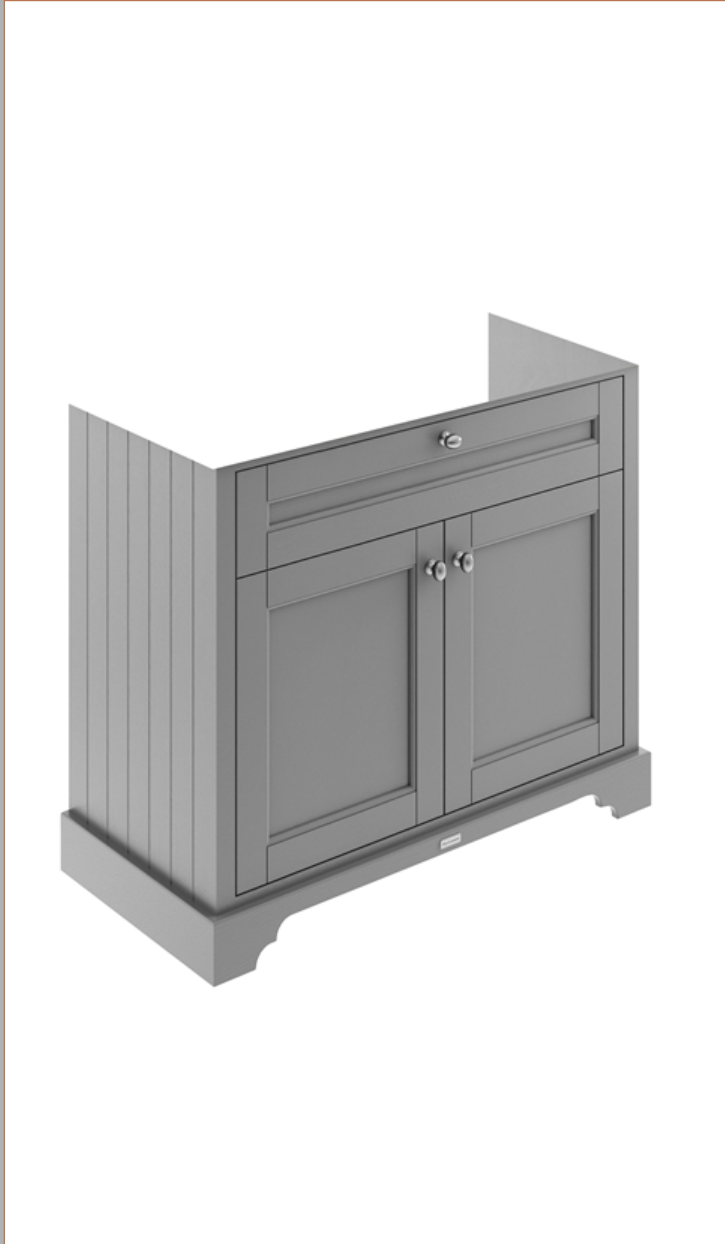

Sales Code: LOF279

Description: 1000 2-Door Unit & Marble Top 3Th

### Packaging Details

Barcode: 5056211847700

Sales Code: LON207

Description: 1000 2-Door Basin Unit

### Product Dimensions

Height (mm):	810
Width (mm):	1021
Depth (mm):	471
Nett Weight (kg):	42.5