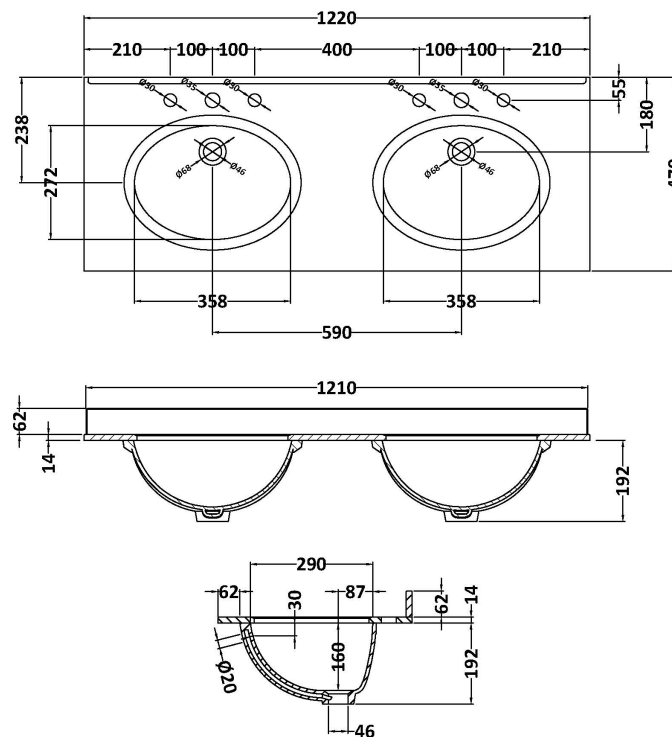

### Product Dimensions

Height (mm):	810
Width (mm):	1222
Depth (mm):	471
Nett Weight (kg):	54.5

### Packaging Dimensions

Height (mm):	840
Width (mm):	1252
Depth (mm):	511
Gross Weight (kg):	55

### Outer Box Dimensions (If Applicable)

Height (mm):	
Width (mm):	
Depth (mm):	
Gross Weight (kg):	
Barcode:	5056211818076

### Product Dimensions

Height (mm):	268
Width (mm):	1220
Depth (mm):	463
Nett Weight (kg):	27.5