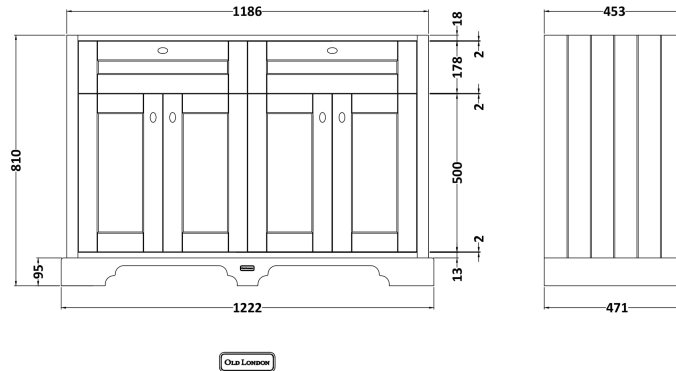

Sales Code: LON409

Description: 1200 4-Door Basin Unit

Old London

Product Dimensions

Height (mm):	810
Width (mm):	1222
Depth (mm):	471
Nett Weight (kg):	54.5

Packaging Dimensions

Height (mm):	840
Width (mm):	1252
Depth (mm):	511
Gross Weight (kg):	55

Packaging Data

Box Colour:	Brown Cardboard Box
Box Qty:	1
Label Size:	150 x 100
Label Colour:	White Label
Label Qty:	2

Outer Box Dimensions (If Applicable)

Height (mm):	
Width (mm):	
Depth (mm):	
Gross Weight (kg):	
Barcode:	5056211818076

Product Details

Country of Origin:	Ireland
Fitting Instruction:	No
CE & UKCA:	
FSC Certified Materials:	Yes
Colour:	Timeless Sand
Construction Method:	Cam & Wood Dowel
Construction Type:	Rigid
Cabinet Finish:	Mdf Vinyl Smooth Matt
Fascia Finish:	Mdf Vinyl Smooth Matt
Cabinet Thickness (mm):	18
Fascia Thickness (mm):	18
Drawer Included:	No
Drawer Type:	Not Applicable
No of Shelves:	2
Hinge Type:	95 Degree Inset Clip-On S/C
Hinge Included:	Yes
Adjustable Legs:	Not Applicable
Fixings Included:	Not Required
Handle Style:	Traditional
Waste Shroud:	No
Handle Included:	Yes
Handle Type:	Knob