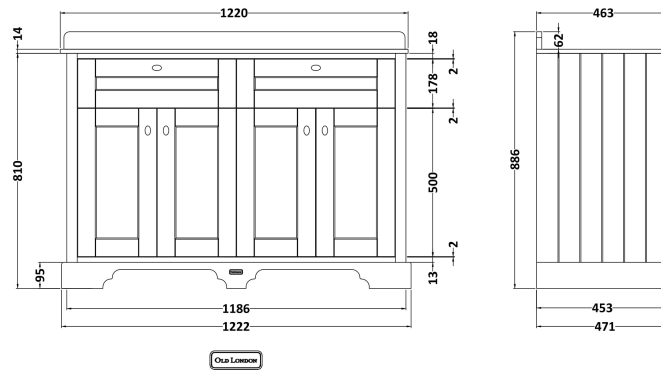

Sales Code: LOF467

Description: 1200 4-Door Unit & Marble Top 3Th

Packaging Details

Barcode: 5056211819967