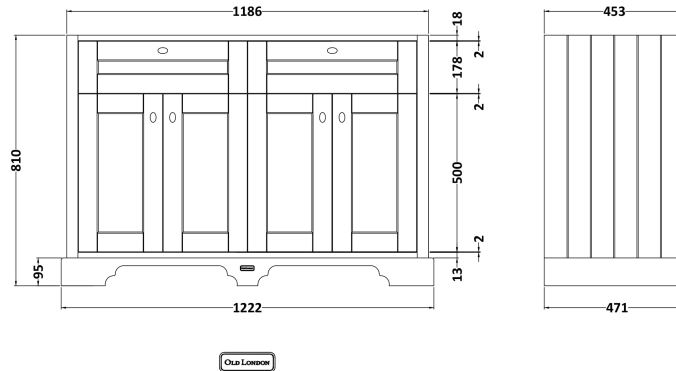

Sales Code: LOF367

Description: 1200 4-Door Unit & Marble Top 3Th

Packaging Details

Barcode: 5056211819950

Sales Code: LON309

Description: 1200 4-Door Basin Unit

Product Dimensions

Height (mm):	810
Width (mm):	1222
Depth (mm):	471
Nett Weight (kg):	54.5

Packaging Dimensions

Height (mm):	840
Width (mm):	1252
Depth (mm):	511
Gross Weight (kg):	55

Packaging Data

Box Colour:	Brown Cardboard Box
Box Qty:	1
Label Size:	150 x 100
Label Colour:	White Label
Label Qty:	2

Outer Box Dimensions (If Applicable)

Height (mm):	
Width (mm):	
Depth (mm):	
Gross Weight (kg):	
Barcode:	5056211818069

Product Details

Country of Origin:	Ireland
Fitting Instruction:	No
CE & UKCA:	
FSC Certified Materials:	Yes
Colour:	Twilight Blue
Construction Method:	Cam & Wood Dowel
Construction Type:	Rigid
Cabinet Finish:	Mdf Vinyl Smooth Matt
Fascia Finish:	Mdf Vinyl Smooth Matt
Cabinet Thickness (mm):	18
Fascia Thickness (mm):	18
Drawer Included:	No
Drawer Type:	Not Applicable
No of Shelves:	2
Hinge Type:	95 Degree Inset Clip-On S/C
Hinge Included:	Yes
Adjustable Legs:	Not Applicable
Fixings Included:	Not Required
Handle Style:	Traditional
Waste Shroud:	No
Handle Included:	Yes
Handle Type:	Knob

Sales Code: LOM237

Description: 1200 Double Bowl Marble Top 3Th

Product Dimensions

Height (mm):	268
Width (mm):	1220
Depth (mm):	463
Nett Weight (kg):	27.5

Packaging Dimensions

Height (mm):	310
Width (mm):	1300
Depth (mm):	550
Gross Weight (kg):	28