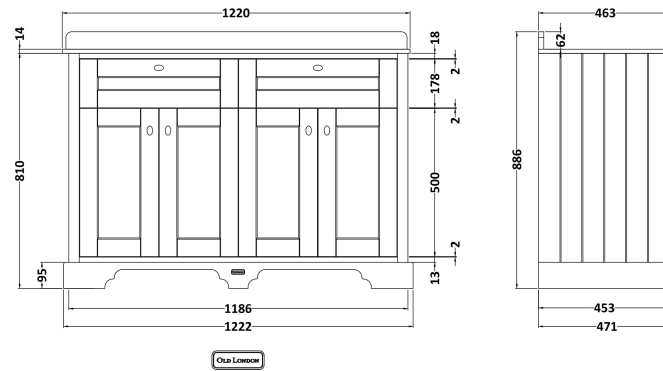

Sales Code: LOF367

Description: 1200 4-Door Unit & Marble Top 3Th

Packaging Details

Barcode: 5056211819950

Sales Code: LON309

Description: 1200 4-Door Basin Unit

Product Dimensions

Height (mm):	810
Width (mm):	1222
Depth (mm):	471
Nett Weight (kg):	54.5

Packaging Dimensions

Height (mm):	840
Width (mm):	1252
Depth (mm):	511
Gross Weight (kg):	55

Packaging Data

Box Colour:	Brown Cardboard Box
Box Qty:	1
Label Size:	150 x 100
Label Colour:	White Label
Label Qty:	2

Outer Box Dimensions (If Applicable)

Height (mm):	
Width (mm):	
Depth (mm):	
Gross Weight (kg):	
Barcode:	5056211818069

Product Details

Country of Origin:	Ireland
Fitting Instruction:	No
CE & UKCA:	
FSC Certified Materials:	Yes
Colour:	Twilight Blue
Construction Method:	Cam & Wood Dowel
Construction Type:	Rigid
Cabinet Finish:	Mdf Vinyl Smooth Matt
Fascia Finish:	Mdf Vinyl Smooth Matt
Cabinet Thickness (mm):	18
Fascia Thickness (mm):	18
Drawer Included:	No
Drawer Type:	Not Applicable
No of Shelves:	2
Hinge Type:	95 Degree Inset Clip-On S/C
Hinge Included:	Yes
Adjustable Legs:	Not Applicable
Fixings Included:	Not Required
Handle Style:	Traditional
Waste Shroud:	No
Handle Included:	Yes
Handle Type:	Knob

Sales Code: LOM237

Description: 1200 Double Bowl Marble Top 3Th

Product Dimensions

Height (mm):	268
Width (mm):	1220
Depth (mm):	463
Nett Weight (kg):	27.5

Packaging Dimensions

Height (mm):	310
Width (mm):	1300
Depth (mm):	550
Gross Weight (kg):	28