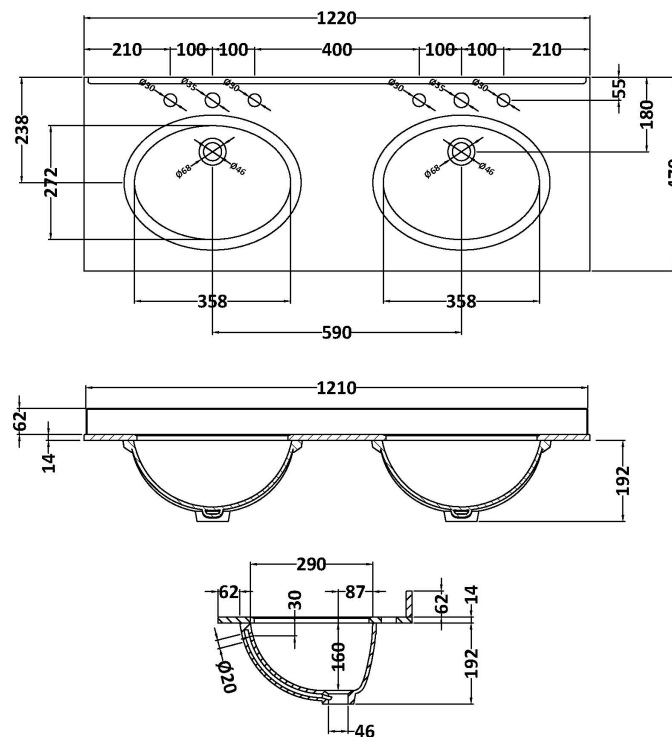

Packaging Dimensions

Height (mm):	840
Width (mm):	1252
Depth (mm):	511
Gross Weight (kg):	55

Packaging Data

Box Colour:	Brown Cardboard Box
Box Qty:	1
Label Size:	150 x 100
Label Colour:	White Label
Label Qty:	2

Outer Box Dimensions (If Applicable)

Height (mm):	
Width (mm):	
Depth (mm):	
Gross Weight (kg):	
Barcode:	5056211818069

Product Details

Country of Origin:	Ireland
Fitting Instruction:	No
CE & UKCA:	
FSC Certified Materials:	Yes
Colour:	Twilight Blue
Construction Method:	Cam & Wood Dowel
Construction Type:	Rigid
Cabinet Finish:	Mdf Vinyl Smooth Matt
Fascia Finish:	Mdf Vinyl Smooth Matt
Cabinet Thickness (mm):	18
Fascia Thickness (mm):	18
Drawer Included:	No
Drawer Type:	Not Applicable
No of Shelves:	2
Hinge Type:	95 Degree Inset Clip-On S/C
Hinge Included:	Yes
Adjustable Legs:	Not Applicable
Fixings Included:	Not Required
Handle Style:	Traditional
Waste Shroud:	No
Handle Included:	Yes
Handle Type:	Knob

Sales Code: LOM237

Description: 1200 Double Bowl Marble Top 3Th

Product Dimensions

Height (mm):	268
Width (mm):	1220
Depth (mm):	463
Nett Weight (kg):	27.5

Packaging Dimensions

Height (mm):	310
Width (mm):	1300
Depth (mm):	550
Gross Weight (kg):	28

Packaging Data

Box Colour:	White Cardboard Box
Box Qty:	1
Label Size:	100 x 50
Label Colour:	White Label
Label Qty:	2

Outer Box Dimensions (If Applicable)

Height (mm):	
Width (mm):	
Depth (mm):	
Gross Weight (kg):	
Barcode:	5056211819127