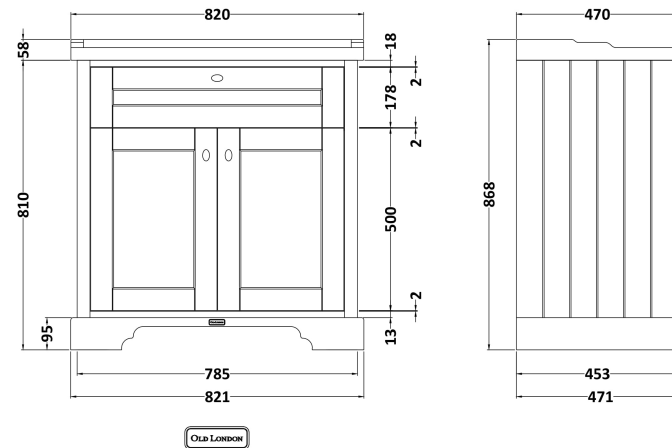

Sales Code: LON805

Description: 800 2-Door Basin Unit

OLD LONDON

Product Dimensions

Height (mm):	810
Width (mm):	821
Depth (mm):	471
Nett Weight (kg):	35.5

Packaging Dimensions

Height (mm):	851
Width (mm):	854
Depth (mm):	511
Gross Weight (kg):	36

Packaging Data

Box Colour:	Brown Cardboard Box
Box Qty:	1
Label Size:	150 x 100
Label Colour:	White Label
Label Qty:	2

Outer Box Dimensions (If Applicable)

Height (mm):	
Width (mm):	
Depth (mm):	
Gross Weight (kg):	
Barcode:	5056462622705

Product Details

Country of Origin:	United Kingdom
Fitting Instruction:	No
CE & UKCA:	
FSC Certified Materials:	Yes
Colour:	Hunter Green
Construction Method:	Cam & Wood Dowel
Construction Type:	Rigid
Cabinet Finish:	Mdf Vinyl Smooth Matt
Fascia Finish:	Mdf Vinyl Smooth Matt
Cabinet Thickness (mm):	18
Fascia Thickness (mm):	18
Drawer Included:	No
Drawer Type:	Not Applicable
No of Shelves:	1
Hinge Type:	95 Degree Inset Clip-On S/C
Hinge Included:	Yes
Adjustable Legs:	Not Applicable
Fixings Included:	Not Required
Handle Style:	Traditional
Waste Shroud:	No
Handle Included:	Yes
Handle Type:	Knob