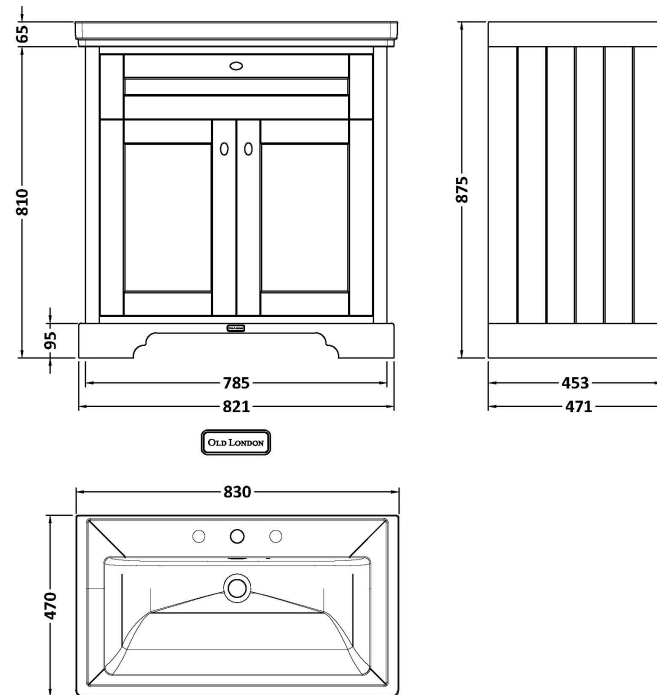

Sales Code: LOF836

Description: 800 2-Door Unit & Classic Basin 3Th

Packaging Details

Barcode: 5056678418222

Sales Code: LON805

Description: 800 2-Door Basin Unit

OLD LONDON

Product Dimensions

Height (mm):	810
Width (mm):	821
Depth (mm):	471
Nett Weight (kg):	35.5

Packaging Dimensions

Height (mm):	851
Width (mm):	854
Depth (mm):	511
Gross Weight (kg):	36

Packaging Data

Box Colour:	Brown Cardboard Box
Box Qty:	1
Label Size:	150 x 100
Label Colour:	White Label
Label Qty:	2

Outer Box Dimensions (If Applicable)

Height (mm):	
Width (mm):	
Depth (mm):	
Gross Weight (kg):	
Barcode:	5056462622705

Product Details

Country of Origin:	United Kingdom
Fitting Instruction:	No
CE & UKCA:	
FSC Certified Materials:	Yes
Colour:	Hunter Green
Construction Method:	Cam & Wood Dowel
Construction Type:	Rigid
Cabinet Finish:	Mdf Vinyl Smooth Matt
Fascia Finish:	Mdf Vinyl Smooth Matt
Cabinet Thickness (mm):	18
Fascia Thickness (mm):	18
Drawer Included:	No
Drawer Type:	Not Applicable
No of Shelves:	1
Hinge Type:	95 Degree Inset Clip-On S/C
Hinge Included:	Yes
Adjustable Legs:	Not Applicable
Fixings Included:	Not Required
Handle Style:	Traditional
Waste Shroud:	No
Handle Included:	Yes
Handle Type:	Knob

Sales Code: CBM535

Description: 800 Classique Basin 3Th

Product Dimensions

Height (mm):	67
Width (mm):	830
Depth (mm):	470
Nett Weight (kg):	21.5

Packaging Dimensions

Height (mm):	490
Width (mm):	850
Depth (mm):	220
Gross Weight (kg):	21.5