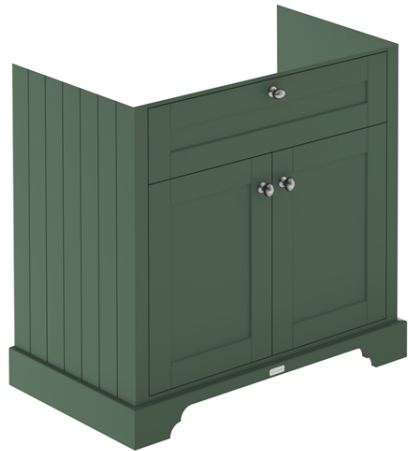

Sales Code: LOF836

Description: 800 2-Door Unit & Classic Basin 3Th

Packaging Details

Barcode: 5056678418222

Sales Code: LON805

Description: 800 2-Door Basin Unit

OLD LONDON

Product Dimensions

Height (mm):	810
Width (mm):	821
Depth (mm):	471
Nett Weight (kg):	35.5

Packaging Dimensions

Height (mm):	851
Width (mm):	854
Depth (mm):	511
Gross Weight (kg):	36

Packaging Data

Box Colour:	Brown Cardboard Box
Box Qty:	1
Label Size:	150 x 100
Label Colour:	White Label
Label Qty:	2

Outer Box Dimensions (If Applicable)

Height (mm):	
Width (mm):	
Depth (mm):	
Gross Weight (kg):	
Barcode:	5056462622705

Product Details

Country of Origin:	United Kingdom
Fitting Instruction:	No
CE & UKCA:	
FSC Certified Materials:	Yes
Colour:	Hunter Green
Construction Method:	Cam & Wood Dowel
Construction Type:	Rigid
Cabinet Finish:	Mdf Vinyl Smooth Matt
Fascia Finish:	Mdf Vinyl Smooth Matt
Cabinet Thickness (mm):	18
Fascia Thickness (mm):	18
Drawer Included:	No
Drawer Type:	Not Applicable
No of Shelves:	1
Hinge Type:	95 Degree Inset Clip-On S/C
Hinge Included:	Yes
Adjustable Legs:	Not Applicable
Fixings Included:	Not Required
Handle Style:	Traditional
Waste Shroud:	No
Handle Included:	Yes
Handle Type:	Knob

Sales Code: CBM535

Description: 800 Classique Basin 3Th

Product Dimensions

Height (mm):	67
Width (mm):	830
Depth (mm):	470
Nett Weight (kg):	21.5

Packaging Dimensions

Height (mm):	490
Width (mm):	850
Depth (mm):	220
Gross Weight (kg):	21.5