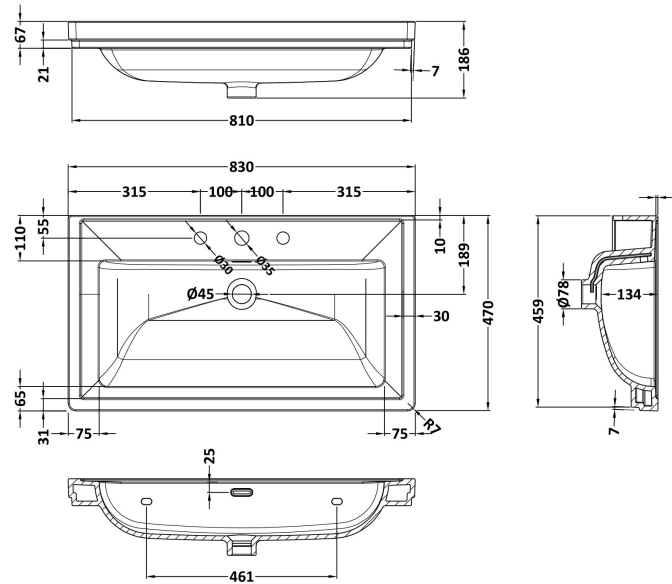

Height (mm):	810
Width (mm):	821
Depth (mm):	471
Nett Weight (kg):	35.5

Packaging Dimensions

Height (mm):	851
Width (mm):	854
Depth (mm):	511
Gross Weight (kg):	36

Packaging Data

Box Colour:	Brown Cardboard Box
Box Qty:	1
Label Size:	150 x 100
Label Colour:	White Label
Label Qty:	2

Outer Box Dimensions (If Applicable)

Height (mm):	
Width (mm):	
Depth (mm):	
Gross Weight (kg):	
Barcode:	5056462622705

Product Details

Country of Origin:	United Kingdom
Fitting Instruction:	No
CE & UKCA:	
FSC Certified Materials:	Yes
Colour:	Hunter Green
Construction Method:	Cam & Wood Dowel
Construction Type:	Rigid
Cabinet Finish:	Mdf Vinyl Smooth Matt
Fascia Finish:	Mdf Vinyl Smooth Matt
Cabinet Thickness (mm):	18
Fascia Thickness (mm):	18
Drawer Included:	No
Drawer Type:	Not Applicable
No of Shelves:	1
Hinge Type:	95 Degree Inset Clip-On S/C
Hinge Included:	Yes
Adjustable Legs:	Not Applicable
Fixings Included:	Not Required
Handle Style:	Traditional
Waste Shroud:	No
Handle Included:	Yes
Handle Type:	Knob

Sales Code: CBM535

Description: 800 Classique Basin 3Th

Product Dimensions

Height (mm):	67
Width (mm):	830
Depth (mm):	470
Nett Weight (kg):	21.5

Packaging Dimensions

Height (mm):	490
Width (mm):	850
Depth (mm):	220
Gross Weight (kg):	21.5

Packaging Data

Box Colour:	Brown Cardboard Box - Printed
Box Qty:	1
Label Size:	100 x 50
Label Colour:	White Label
Label Qty:	2

Outer Box Dimensions (If Applicable)

Height (mm):	
Width (mm):	
Depth (mm):	
Gross Weight (kg):	
Barcode:	5056462643687