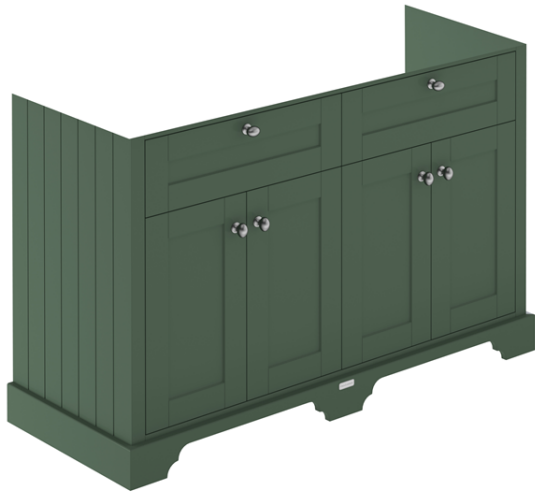

Sales Code: LOF866

Description: 1200 4-Door Unit & Marble Top 3Th

### Packaging Details

Barcode: 5056462647470

Sales Code: LON809

Description: 1200 4-Door Basin Unit

**Product Dimensions**

Height (mm):	810
Width (mm):	1222
Depth (mm):	471
Nett Weight (kg):	54.5

**Packaging Dimensions**

Height (mm):	840
Width (mm):	1252
Depth (mm):	511
Gross Weight (kg):	55

**Packaging Data**

Box Colour:	Brown Cardboard Box
Box Qty:	1
Label Size:	150 x 100
Label Colour:	White Label
Label Qty:	2

**Outer Box Dimensions (If Applicable)**

### Product Dimensions

Height (mm):	268
Width (mm):	1220
Depth (mm):	463
Nett Weight (kg):	27.5