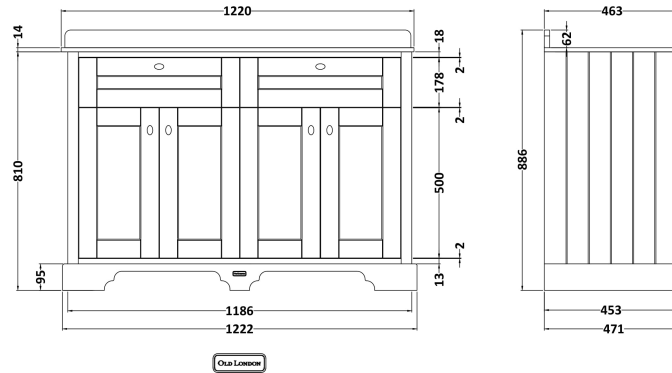

### Packaging Details

Barcode: 5056462647470

Sales Code: LON809

Description: 1200 4-Door Basin Unit

**Product Dimensions**

Height (mm):	810
Width (mm):	1222
Depth (mm):	471
Nett Weight (kg):	54.5

**Packaging Dimensions**

Height (mm):	840
Width (mm):	1252
Depth (mm):	511
Gross Weight (kg):	55

**Packaging Data**

Box Colour:	Brown Cardboard Box
Box Qty:	1
Label Size:	150 x 100
Label Colour:	White Label
Label Qty:	2

**Outer Box Dimensions (If Applicable)**

### Product Dimensions

Height (mm):	268
Width (mm):	1220
Depth (mm):	463
Nett Weight (kg):	27.5

### Packaging Dimensions

Height (mm):	310
Width (mm):	1300
Depth (mm):	550
Gross Weight (kg):	28