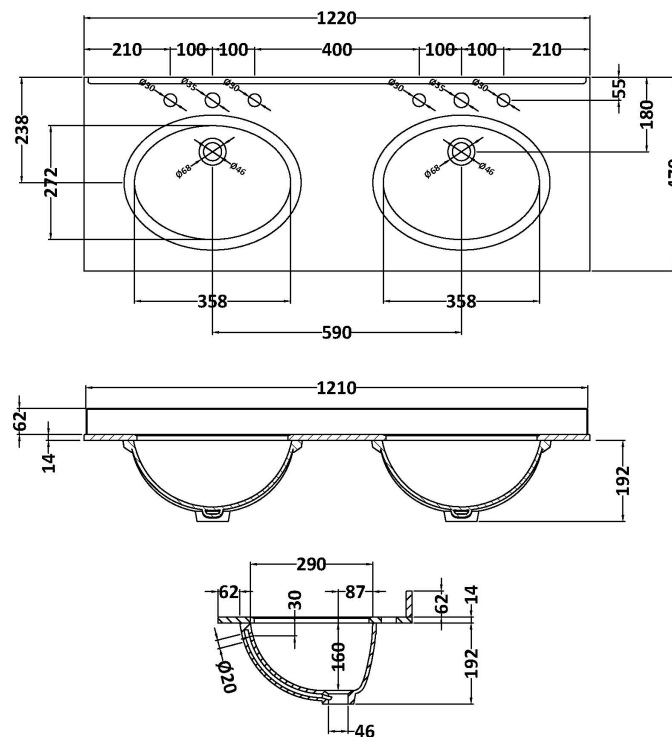

### Packaging Details

Barcode: 5056462647470

Sales Code: LON809

Description: 1200 4-Door Basin Unit

**Product Dimensions**

Height (mm):	810
Width (mm):	1222
Depth (mm):	471
Nett Weight (kg):	54.5

**Packaging Dimensions**

Height (mm):	840
Width (mm):	1252
Depth (mm):	511
Gross Weight (kg):	55

**Packaging Data**

Box Colour:	Brown Cardboard Box
Box Qty:	1
Label Size:	150 x 100
Label Colour:	White Label
Label Qty:	2

**Outer Box Dimensions (If Applicable)**

### Product Dimensions

Height (mm):	268
Width (mm):	1220
Depth (mm):	463
Nett Weight (kg):	27.5

### Packaging Dimensions

Height (mm):	310
Width (mm):	1300
Depth (mm):	550
Gross Weight (kg):	28