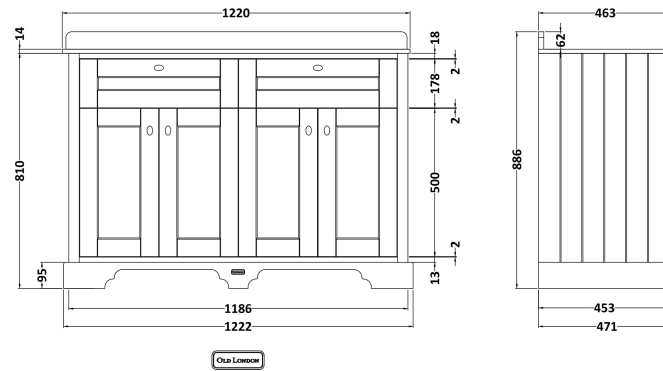

### Packaging Details

Barcode: 5056462647470

Sales Code: LON809

Description: 1200 4-Door Basin Unit

**Product Dimensions**

Height (mm):	810
Width (mm):	1222
Depth (mm):	471
Nett Weight (kg):	54.5

**Packaging Dimensions**

Height (mm):	840
Width (mm):	1252
Depth (mm):	511
Gross Weight (kg):	55

**Packaging Data**

Box Colour:	Brown Cardboard Box
Box Qty:	1
Label Size:	150 x 100
Label Colour:	White Label
Label Qty:	2

**Outer Box Dimensions (If Applicable)**

### Product Dimensions

Height (mm):	268
Width (mm):	1220
Depth (mm):	463
Nett Weight (kg):	27.5

### Packaging Dimensions

Height (mm):	310
Width (mm):	1300
Depth (mm):	550
Gross Weight (kg):	28