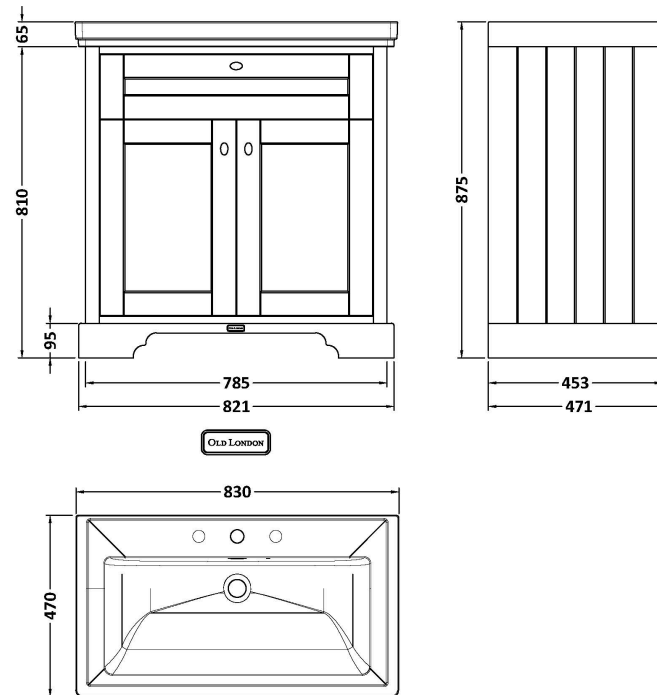

Sales Code: LOF236

Description: 800 2-Door Unit & Classic Basin 3Th

Packaging Details

Barcode: 5056678418208

Sales Code: LON205

Description: 800 2-Door Basin Unit

Product Dimensions

Height (mm):	810
Width (mm):	821
Depth (mm):	471
Nett Weight (kg):	35.5

Packaging Dimensions

Height (mm):	851
Width (mm):	854
Depth (mm):	511
Gross Weight (kg):	36

Packaging Data

Box Colour:	Brown Cardboard Box
Box Qty:	1
Label Size:	150 x 100
Label Colour:	White Label
Label Qty:	2

Outer Box Dimensions (If Applicable)

Height (mm):	
Width (mm):	
Depth (mm):	
Gross Weight (kg):	
Barcode:	5056211818021

Product Details

Country of Origin:	Ireland
Fitting Instruction:	No
CE & UKCA:	
FSC Certified Materials:	Yes
Colour:	Storm Grey
Construction Method:	Cam & Wood Dowel
Construction Type:	Rigid
Cabinet Finish:	Mdf Vinyl Smooth Matt
Fascia Finish:	Mdf Vinyl Smooth Matt
Cabinet Thickness (mm):	18
Fascia Thickness (mm):	18
Drawer Included:	No
Drawer Type:	Not Applicable
No of Shelves:	1
Hinge Type:	95 Degree Inset Clip-On S/C
Hinge Included:	Yes
Adjustable Legs:	Not Applicable
Fixings Included:	Not Required
Handle Style:	Traditional
Waste Shroud:	No
Handle Included:	Yes
Handle Type:	Knob

Sales Code: CBM535

Description: 800 Classique Basin 3Th

Product Dimensions

Height (mm):	67
Width (mm):	830
Depth (mm):	470
Nett Weight (kg):	21.5

Packaging Dimensions

Height (mm):	490
Width (mm):	850
Depth (mm):	220
Gross Weight (kg):	21.5