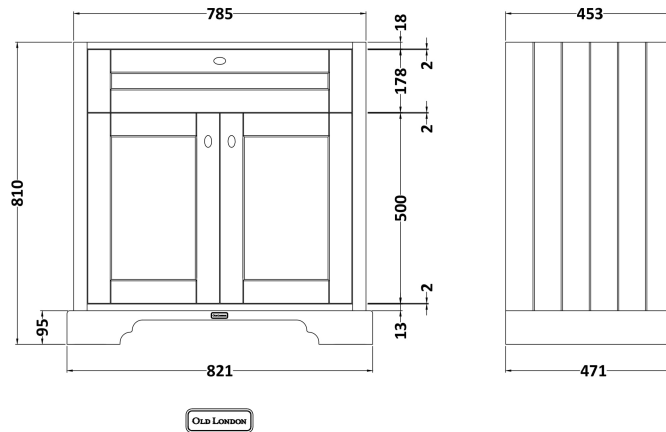

Sales Code: LOF236

Description: 800 2-Door Unit & Classic Basin 3Th

Packaging Details

Barcode: 5056678418208

Sales Code: LON205

Description: 800 2-Door Basin Unit

Product Dimensions

Height (mm):	810
Width (mm):	821
Depth (mm):	471
Nett Weight (kg):	35.5

Packaging Dimensions

Height (mm):	851
Width (mm):	854
Depth (mm):	511
Gross Weight (kg):	36

Packaging Data

Box Colour:	Brown Cardboard Box
Box Qty:	1
Label Size:	150 x 100
Label Colour:	White Label
Label Qty:	2

Outer Box Dimensions (If Applicable)

Height (mm):	
Width (mm):	
Depth (mm):	
Gross Weight (kg):	
Barcode:	5056211818021

Product Details

Country of Origin:	Ireland
Fitting Instruction:	No
CE & UKCA:	
FSC Certified Materials:	Yes
Colour:	Storm Grey
Construction Method:	Cam & Wood Dowel
Construction Type:	Rigid
Cabinet Finish:	Mdf Vinyl Smooth Matt
Fascia Finish:	Mdf Vinyl Smooth Matt
Cabinet Thickness (mm):	18
Fascia Thickness (mm):	18
Drawer Included:	No
Drawer Type:	Not Applicable
No of Shelves:	1
Hinge Type:	95 Degree Inset Clip-On S/C
Hinge Included:	Yes
Adjustable Legs:	Not Applicable
Fixings Included:	Not Required
Handle Style:	Traditional
Waste Shroud:	No
Handle Included:	Yes
Handle Type:	Knob

Sales Code: CBM535

Description: 800 Classique Basin 3Th

Product Dimensions

Height (mm):	67
Width (mm):	830
Depth (mm):	470
Nett Weight (kg):	21.5

Packaging Dimensions

Height (mm):	490
Width (mm):	850
Depth (mm):	220
Gross Weight (kg):	21.5