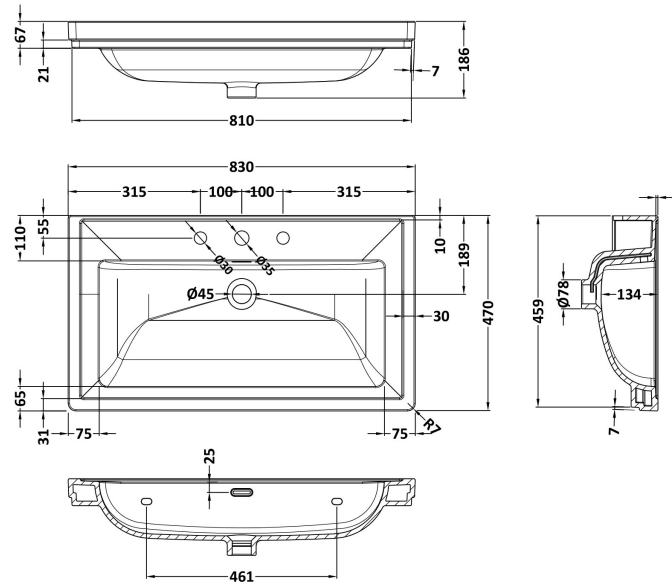

Packaging Dimensions

Height (mm):	851
Width (mm):	854
Depth (mm):	511
Gross Weight (kg):	36

Packaging Data

Box Colour:	Brown Cardboard Box
Box Qty:	1
Label Size:	150 x 100
Label Colour:	White Label
Label Qty:	2

Outer Box Dimensions (If Applicable)

Height (mm):	
Width (mm):	
Depth (mm):	
Gross Weight (kg):	
Barcode:	5056211818021

Product Details

Country of Origin:	Ireland
Fitting Instruction:	No
CE & UKCA:	
FSC Certified Materials:	Yes
Colour:	Storm Grey
Construction Method:	Cam & Wood Dowel
Construction Type:	Rigid
Cabinet Finish:	Mdf Vinyl Smooth Matt
Fascia Finish:	Mdf Vinyl Smooth Matt
Cabinet Thickness (mm):	18
Fascia Thickness (mm):	18
Drawer Included:	No
Drawer Type:	Not Applicable
No of Shelves:	1
Hinge Type:	95 Degree Inset Clip-On S/C
Hinge Included:	Yes
Adjustable Legs:	Not Applicable
Fixings Included:	Not Required
Handle Style:	Traditional
Waste Shroud:	No
Handle Included:	Yes
Handle Type:	Knob

Sales Code: CBM535

Description: 800 Classique Basin 3Th

Product Dimensions

Height (mm):	67
Width (mm):	830
Depth (mm):	470
Nett Weight (kg):	21.5

Packaging Dimensions

Height (mm):	490
Width (mm):	850
Depth (mm):	220
Gross Weight (kg):	21.5

Packaging Data

Box Colour:	Brown Cardboard Box - Printed
Box Qty:	1
Label Size:	100 x 50
Label Colour:	White Label
Label Qty:	2

Outer Box Dimensions (If Applicable)

Height (mm):	
Width (mm):	
Depth (mm):	
Gross Weight (kg):	
Barcode:	5056462643687