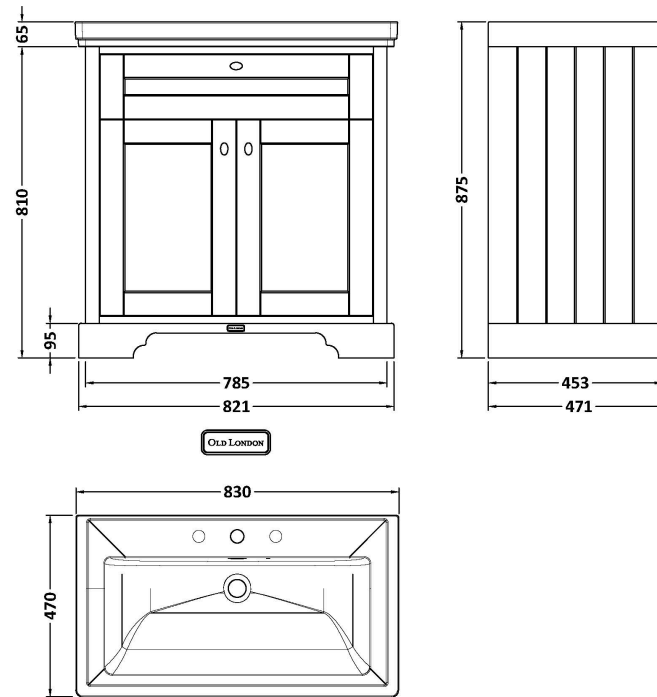

Sales Code: LOF436

Description: 800 2-Door Unit & Classic Basin 3Th

Packaging Details

Barcode: 5056678418192

Sales Code: LON405

Description: 800 2-Door Basin Unit

Product Dimensions

Height (mm):	810
Width (mm):	821
Depth (mm):	471
Nett Weight (kg):	35.5

Packaging Dimensions

Height (mm):	851
Width (mm):	854
Depth (mm):	511
Gross Weight (kg):	36

Packaging Data

Box Colour:	Brown Cardboard Box
Box Qty:	1
Label Size:	150 x 100
Label Colour:	White Label
Label Qty:	2

Outer Box Dimensions (If Applicable)

Height (mm):	
Width (mm):	
Depth (mm):	
Gross Weight (kg):	
Barcode:	5056211818045

Product Details

Country of Origin:	Ireland
Fitting Instruction:	No
CE & UKCA:	
FSC Certified Materials:	Yes
Colour:	Timeless Sand
Construction Method:	Cam & Wood Dowel
Construction Type:	Rigid
Cabinet Finish:	Mdf Vinyl Smooth Matt
Fascia Finish:	Mdf Vinyl Smooth Matt
Cabinet Thickness (mm):	18
Fascia Thickness (mm):	18
Drawer Included:	No
Drawer Type:	Not Applicable
No of Shelves:	1
Hinge Type:	95 Degree Inset Clip-On S/C
Hinge Included:	Yes
Adjustable Legs:	Not Applicable
Fixings Included:	Not Required
Handle Style:	Traditional
Waste Shroud:	No
Handle Included:	Yes
Handle Type:	Knob

Sales Code: CBM535

Description: 800 Classique Basin 3Th

Product Dimensions

Height (mm):	67
Width (mm):	830
Depth (mm):	470
Nett Weight (kg):	21.5

Packaging Dimensions

Height (mm):	490
Width (mm):	850
Depth (mm):	220
Gross Weight (kg):	21.5