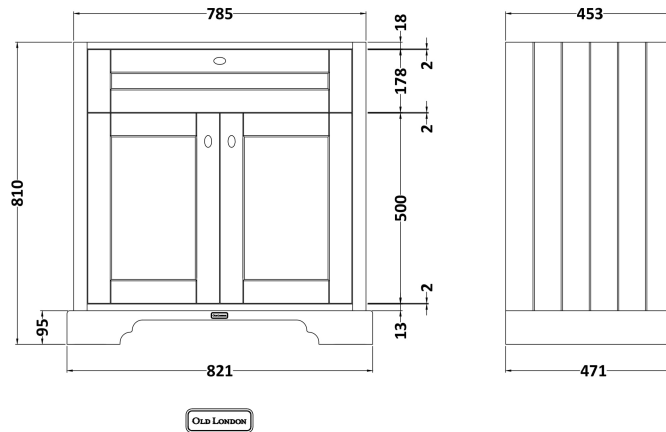

Sales Code: LOF436

Description: 800 2-Door Unit & Classic Basin 3Th

Packaging Details

Barcode: 5056678418192

Sales Code: LON405

Description: 800 2-Door Basin Unit

Product Dimensions

Height (mm):	810
Width (mm):	821
Depth (mm):	471
Nett Weight (kg):	35.5

Packaging Dimensions

Height (mm):	851
Width (mm):	854
Depth (mm):	511
Gross Weight (kg):	36

Packaging Data

Box Colour:	Brown Cardboard Box
Box Qty:	1
Label Size:	150 x 100
Label Colour:	White Label
Label Qty:	2

Outer Box Dimensions (If Applicable)

Height (mm):	
Width (mm):	
Depth (mm):	
Gross Weight (kg):	
Barcode:	5056211818045

Product Details

Country of Origin:	Ireland
Fitting Instruction:	No
CE & UKCA:	
FSC Certified Materials:	Yes
Colour:	Timeless Sand
Construction Method:	Cam & Wood Dowel
Construction Type:	Rigid
Cabinet Finish:	Mdf Vinyl Smooth Matt
Fascia Finish:	Mdf Vinyl Smooth Matt
Cabinet Thickness (mm):	18
Fascia Thickness (mm):	18
Drawer Included:	No
Drawer Type:	Not Applicable
No of Shelves:	1
Hinge Type:	95 Degree Inset Clip-On S/C
Hinge Included:	Yes
Adjustable Legs:	Not Applicable
Fixings Included:	Not Required
Handle Style:	Traditional
Waste Shroud:	No
Handle Included:	Yes
Handle Type:	Knob

Sales Code: CBM535

Description: 800 Classique Basin 3Th

Product Dimensions

Height (mm):	67
Width (mm):	830
Depth (mm):	470
Nett Weight (kg):	21.5

Packaging Dimensions

Height (mm):	490
Width (mm):	850
Depth (mm):	220
Gross Weight (kg):	21.5