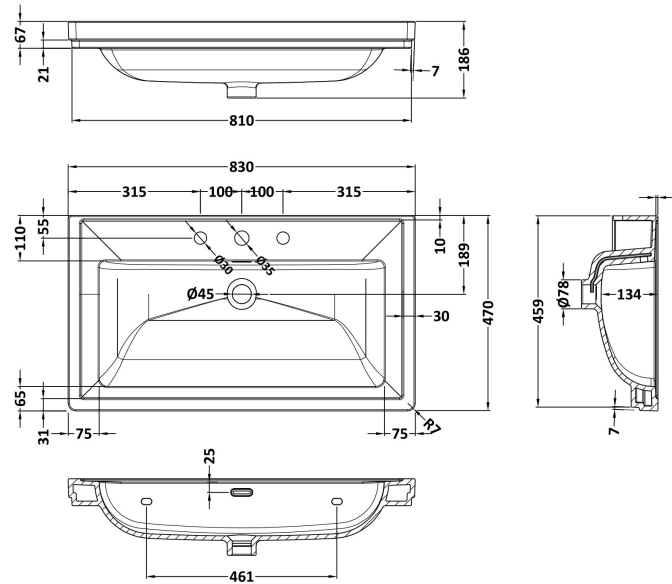

Packaging Dimensions

Height (mm):	851
Width (mm):	854
Depth (mm):	511
Gross Weight (kg):	36

Packaging Data

Box Colour:	Brown Cardboard Box
Box Qty:	1
Label Size:	150 x 100
Label Colour:	White Label
Label Qty:	2

Outer Box Dimensions (If Applicable)

Height (mm):	
Width (mm):	
Depth (mm):	
Gross Weight (kg):	
Barcode:	5056211818045

Product Details

Country of Origin:	Ireland
Fitting Instruction:	No
CE & UKCA:	
FSC Certified Materials:	Yes
Colour:	Timeless Sand
Construction Method:	Cam & Wood Dowel
Construction Type:	Rigid
Cabinet Finish:	Mdf Vinyl Smooth Matt
Fascia Finish:	Mdf Vinyl Smooth Matt
Cabinet Thickness (mm):	18
Fascia Thickness (mm):	18
Drawer Included:	No
Drawer Type:	Not Applicable
No of Shelves:	1
Hinge Type:	95 Degree Inset Clip-On S/C
Hinge Included:	Yes
Adjustable Legs:	Not Applicable
Fixings Included:	Not Required
Handle Style:	Traditional
Waste Shroud:	No
Handle Included:	Yes
Handle Type:	Knob

Sales Code: CBM535

Description: 800 Classique Basin 3Th

Product Dimensions

Height (mm):	67
Width (mm):	830
Depth (mm):	470
Nett Weight (kg):	21.5

Packaging Dimensions

Height (mm):	490
Width (mm):	850
Depth (mm):	220
Gross Weight (kg):	21.5

Packaging Data

Box Colour:	Brown Cardboard Box - Printed
Box Qty:	1
Label Size:	100 x 50
Label Colour:	White Label
Label Qty:	2

Outer Box Dimensions (If Applicable)

Height (mm):	
Width (mm):	
Depth (mm):	
Gross Weight (kg):	
Barcode:	5056462643687