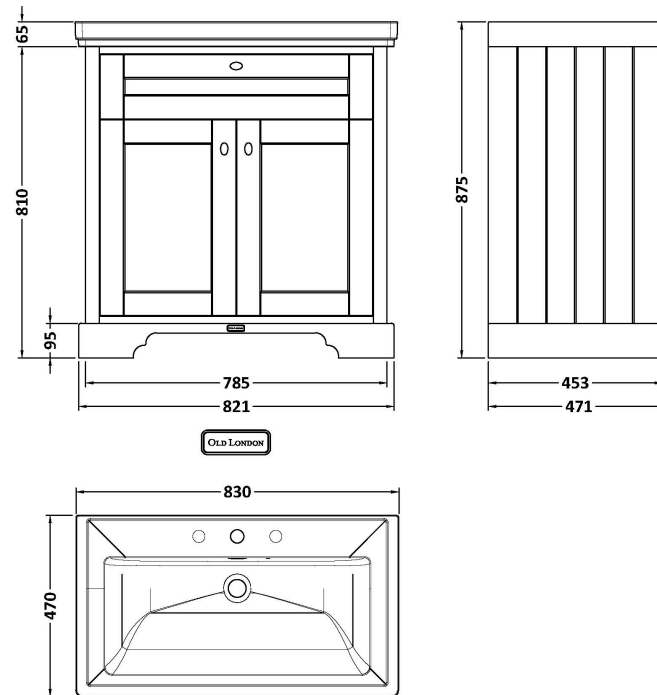

Sales Code: LOF336

Description: 800 2-Door Unit & Classic Basin 3Th

Packaging Details

Barcode: 5056678418215

Sales Code: LON305

Description: 800 2-Door Basin Unit

Product Dimensions

Height (mm):	810
Width (mm):	821
Depth (mm):	471
Nett Weight (kg):	35.5

Packaging Dimensions

Height (mm):	851
Width (mm):	854
Depth (mm):	511
Gross Weight (kg):	36

Packaging Data

Box Colour:	Brown Cardboard Box
Box Qty:	1
Label Size:	150 x 100
Label Colour:	White Label
Label Qty:	2

Outer Box Dimensions (If Applicable)

Height (mm):	
Width (mm):	
Depth (mm):	
Gross Weight (kg):	
Barcode:	5056211818038

Product Details

Country of Origin:	Ireland
Fitting Instruction:	No
CE & UKCA:	
FSC Certified Materials:	Yes
Colour:	Twilight Blue
Construction Method:	Cam & Wood Dowel
Construction Type:	Rigid
Cabinet Finish:	Mdf Vinyl Smooth Matt
Fascia Finish:	Mdf Vinyl Smooth Matt
Cabinet Thickness (mm):	18
Fascia Thickness (mm):	18
Drawer Included:	No
Drawer Type:	Not Applicable
No of Shelves:	1
Hinge Type:	95 Degree Inset Clip-On S/C
Hinge Included:	Yes
Adjustable Legs:	Not Applicable
Fixings Included:	Not Required
Handle Style:	Traditional
Waste Shroud:	No
Handle Included:	Yes
Handle Type:	Knob

Sales Code: CBM535

Description: 800 Classique Basin 3Th

Product Dimensions

Height (mm):	67
Width (mm):	830
Depth (mm):	470
Nett Weight (kg):	21.5

Packaging Dimensions

Height (mm):	490
Width (mm):	850
Depth (mm):	220
Gross Weight (kg):	21.5