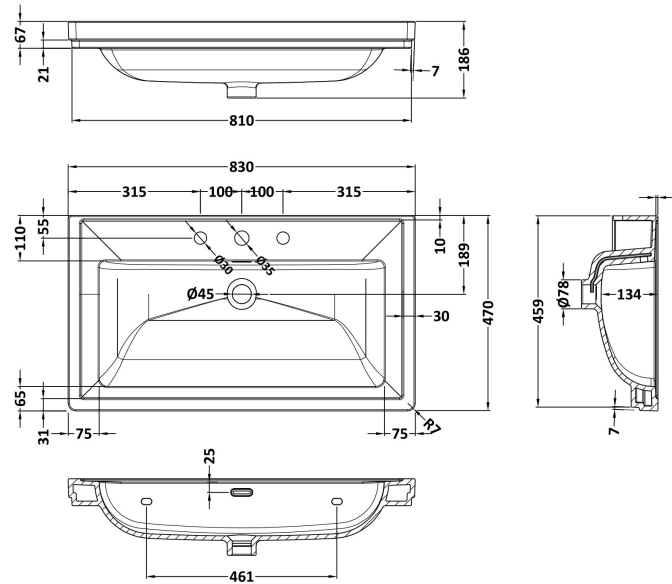

Packaging Dimensions

Height (mm):	851
Width (mm):	854
Depth (mm):	511
Gross Weight (kg):	36

Packaging Data

Box Colour:	Brown Cardboard Box
Box Qty:	1
Label Size:	150 x 100
Label Colour:	White Label
Label Qty:	2

Outer Box Dimensions (If Applicable)

Height (mm):	
Width (mm):	
Depth (mm):	
Gross Weight (kg):	
Barcode:	5056211818038

Product Details

Country of Origin:	Ireland
Fitting Instruction:	No
CE & UKCA:	
FSC Certified Materials:	Yes
Colour:	Twilight Blue
Construction Method:	Cam & Wood Dowel
Construction Type:	Rigid
Cabinet Finish:	Mdf Vinyl Smooth Matt
Fascia Finish:	Mdf Vinyl Smooth Matt
Cabinet Thickness (mm):	18
Fascia Thickness (mm):	18
Drawer Included:	No
Drawer Type:	Not Applicable
No of Shelves:	1
Hinge Type:	95 Degree Inset Clip-On S/C
Hinge Included:	Yes
Adjustable Legs:	Not Applicable
Fixings Included:	Not Required
Handle Style:	Traditional
Waste Shroud:	No
Handle Included:	Yes
Handle Type:	Knob

Sales Code: CBM535

Description: 800 Classique Basin 3Th

Product Dimensions

Height (mm):	67
Width (mm):	830
Depth (mm):	470
Nett Weight (kg):	21.5

Packaging Dimensions

Height (mm):	490
Width (mm):	850
Depth (mm):	220
Gross Weight (kg):	21.5

Packaging Data

Box Colour:	Brown Cardboard Box - Printed
Box Qty:	1
Label Size:	100 x 50
Label Colour:	White Label
Label Qty:	2

Outer Box Dimensions (If Applicable)

Height (mm):	
Width (mm):	
Depth (mm):	
Gross Weight (kg):	
Barcode:	5056462643687