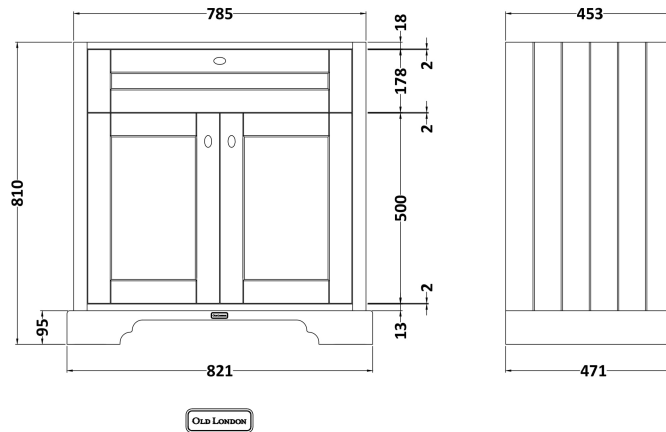

Sales Code: LOF336

Description: 800 2-Door Unit & Classic Basin 3Th

Packaging Details

Barcode: 5056678418215

Sales Code: LON305

Description: 800 2-Door Basin Unit

Product Dimensions

Height (mm):	810
Width (mm):	821
Depth (mm):	471
Nett Weight (kg):	35.5

Packaging Dimensions

Height (mm):	851
Width (mm):	854
Depth (mm):	511
Gross Weight (kg):	36

Packaging Data

Box Colour:	Brown Cardboard Box
Box Qty:	1
Label Size:	150 x 100
Label Colour:	White Label
Label Qty:	2

Outer Box Dimensions (If Applicable)

Height (mm):	
Width (mm):	
Depth (mm):	
Gross Weight (kg):	
Barcode:	5056211818038

Product Details

Country of Origin:	Ireland
Fitting Instruction:	No
CE & UKCA:	
FSC Certified Materials:	Yes
Colour:	Twilight Blue
Construction Method:	Cam & Wood Dowel
Construction Type:	Rigid
Cabinet Finish:	Mdf Vinyl Smooth Matt
Fascia Finish:	Mdf Vinyl Smooth Matt
Cabinet Thickness (mm):	18
Fascia Thickness (mm):	18
Drawer Included:	No
Drawer Type:	Not Applicable
No of Shelves:	1
Hinge Type:	95 Degree Inset Clip-On S/C
Hinge Included:	Yes
Adjustable Legs:	Not Applicable
Fixings Included:	Not Required
Handle Style:	Traditional
Waste Shroud:	No
Handle Included:	Yes
Handle Type:	Knob

Sales Code: CBM535

Description: 800 Classique Basin 3Th

Product Dimensions

Height (mm):	67
Width (mm):	830
Depth (mm):	470
Nett Weight (kg):	21.5

Packaging Dimensions

Height (mm):	490
Width (mm):	850
Depth (mm):	220
Gross Weight (kg):	21.5