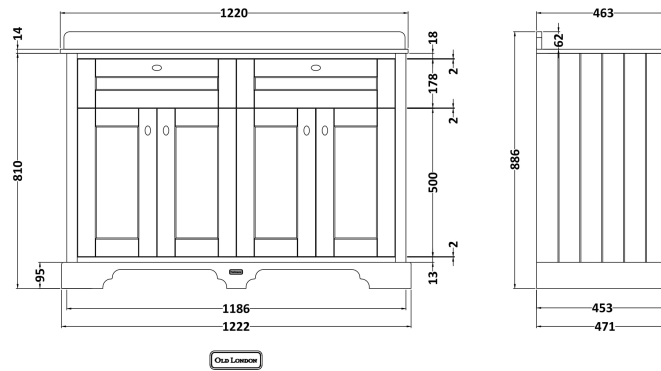

Sales Code: LOF366

Description: 1200 4-Door Unit & Marble Top 3Th

Packaging Details

Barcode: 5056211819929

Sales Code: LON309

Description: 1200 4-Door Basin Unit

Product Dimensions

Height (mm):	810
Width (mm):	1222
Depth (mm):	471
Nett Weight (kg):	54.5

Packaging Dimensions

Height (mm):	840
Width (mm):	1252
Depth (mm):	511
Gross Weight (kg):	55

Packaging Data

Box Colour:	Brown Cardboard Box
Box Qty:	1
Label Size:	150 x 100
Label Colour:	White Label
Label Qty:	2

Outer Box Dimensions (If Applicable)

Height (mm):	
Width (mm):	
Depth (mm):	
Gross Weight (kg):	
Barcode:	5056211818069

Product Details

Country of Origin:	Ireland
Fitting Instruction:	No
CE & UKCA:	
FSC Certified Materials:	Yes
Colour:	Twilight Blue
Construction Method:	Cam & Wood Dowel
Construction Type:	Rigid
Cabinet Finish:	Mdf Vinyl Smooth Matt
Fascia Finish:	Mdf Vinyl Smooth Matt
Cabinet Thickness (mm):	18
Fascia Thickness (mm):	18
Drawer Included:	No
Drawer Type:	Not Applicable
No of Shelves:	2
Hinge Type:	95 Degree Inset Clip-On S/C
Hinge Included:	Yes
Adjustable Legs:	Not Applicable
Fixings Included:	Not Required
Handle Style:	Traditional
Waste Shroud:	No
Handle Included:	Yes
Handle Type:	Knob

Sales Code: LOM236

Description: 1200 Double Bowl Marble Top 3Th

Product Dimensions

Height (mm):	268
Width (mm):	1220
Depth (mm):	463
Nett Weight (kg):	27.5

Packaging Dimensions

Height (mm):	310
Width (mm):	1300
Depth (mm):	550
Gross Weight (kg):	28