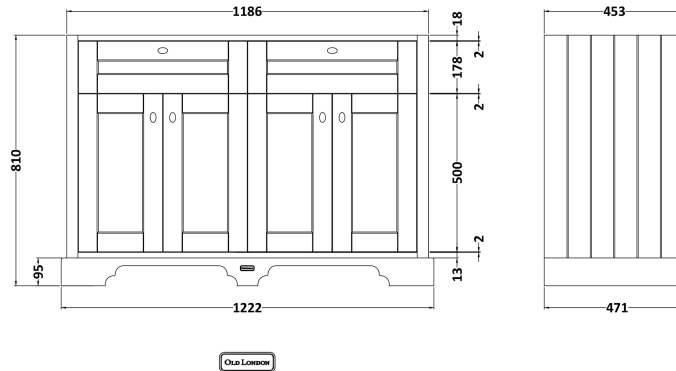

Sales Code: LOF366

Description: 1200 4-Door Unit & Marble Top 3Th

Packaging Details

Barcode: 5056211819929

Sales Code: LON309

Description: 1200 4-Door Basin Unit

Product Dimensions

Height (mm):	810
Width (mm):	1222
Depth (mm):	471
Nett Weight (kg):	54.5

Packaging Dimensions

Height (mm):	840
Width (mm):	1252
Depth (mm):	511
Gross Weight (kg):	55

Packaging Data

Box Colour:	Brown Cardboard Box
Box Qty:	1
Label Size:	150 x 100
Label Colour:	White Label
Label Qty:	2

Outer Box Dimensions (If Applicable)

Height (mm):	
Width (mm):	
Depth (mm):	
Gross Weight (kg):	
Barcode:	5056211818069

Product Details

Country of Origin:	Ireland
Fitting Instruction:	No
CE & UKCA:	
FSC Certified Materials:	Yes
Colour:	Twilight Blue
Construction Method:	Cam & Wood Dowel
Construction Type:	Rigid
Cabinet Finish:	Mdf Vinyl Smooth Matt
Fascia Finish:	Mdf Vinyl Smooth Matt
Cabinet Thickness (mm):	18
Fascia Thickness (mm):	18
Drawer Included:	No
Drawer Type:	Not Applicable
No of Shelves:	2
Hinge Type:	95 Degree Inset Clip-On S/C
Hinge Included:	Yes
Adjustable Legs:	Not Applicable
Fixings Included:	Not Required
Handle Style:	Traditional
Waste Shroud:	No
Handle Included:	Yes
Handle Type:	Knob

Sales Code: LOM236

Description: 1200 Double Bowl Marble Top 3Th

Product Dimensions

Height (mm):	268
Width (mm):	1220
Depth (mm):	463
Nett Weight (kg):	27.5

Packaging Dimensions

Height (mm):	310
Width (mm):	1300
Depth (mm):	550
Gross Weight (kg):	28