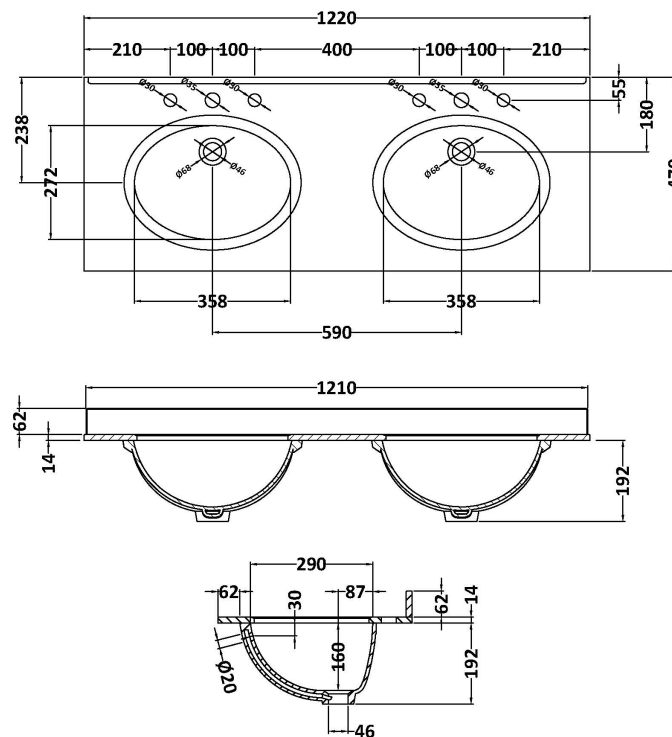

Packaging Dimensions

Height (mm):	840
Width (mm):	1252
Depth (mm):	511
Gross Weight (kg):	55

Packaging Data

Box Colour:	Brown Cardboard Box
Box Qty:	1
Label Size:	150 x 100
Label Colour:	White Label
Label Qty:	2

Outer Box Dimensions (If Applicable)

Height (mm):	
Width (mm):	
Depth (mm):	
Gross Weight (kg):	
Barcode:	5056211818069

Product Details

Country of Origin:	Ireland
Fitting Instruction:	No
CE & UKCA:	
FSC Certified Materials:	Yes
Colour:	Twilight Blue
Construction Method:	Cam & Wood Dowel
Construction Type:	Rigid
Cabinet Finish:	Mdf Vinyl Smooth Matt
Fascia Finish:	Mdf Vinyl Smooth Matt
Cabinet Thickness (mm):	18
Fascia Thickness (mm):	18
Drawer Included:	No
Drawer Type:	Not Applicable
No of Shelves:	2
Hinge Type:	95 Degree Inset Clip-On S/C
Hinge Included:	Yes
Adjustable Legs:	Not Applicable
Fixings Included:	Not Required
Handle Style:	Traditional
Waste Shroud:	No
Handle Included:	Yes
Handle Type:	Knob

Sales Code: LOM236

Description: 1200 Double Bowl Marble Top 3Th

Product Dimensions

Height (mm):	268
Width (mm):	1220
Depth (mm):	463
Nett Weight (kg):	27.5

Packaging Dimensions

Height (mm):	310
Width (mm):	1300
Depth (mm):	550
Gross Weight (kg):	28

Packaging Data

Box Colour:	White Cardboard Box
Box Qty:	1
Label Size:	100 x 50
Label Colour:	White Label
Label Qty:	2

Outer Box Dimensions (If Applicable)

Height (mm):	
Width (mm):	
Depth (mm):	
Gross Weight (kg):	
Barcode:	5056211819110