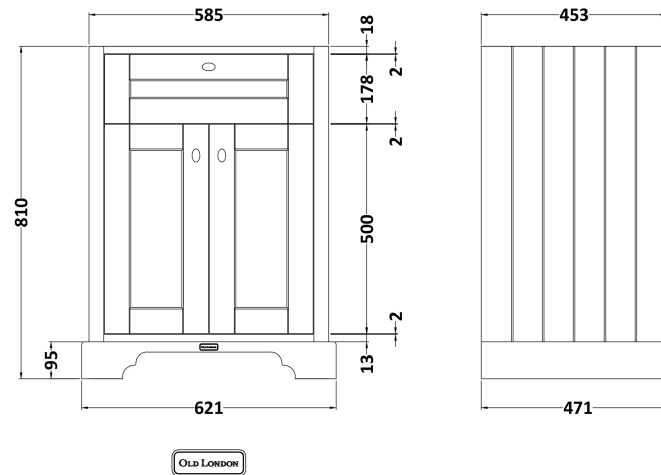

Sales Code: LOF425

Description: 600 2-Door Unit & Marble Top 3Th

Packaging Details

Barcode: 5056211819608

Sales Code: LON403

Description: 600 2-Door Basin Unit

Product Dimensions

Height (mm):	810
Width (mm):	621
Depth (mm):	471
Nett Weight (kg):	29.5

Packaging Dimensions

Height (mm):	840
Width (mm):	651
Depth (mm):	511
Gross Weight (kg):	30

Packaging Data

Box Colour:	Brown Cardboard Box
Box Qty:	1
Label Size:	150 x 100
Label Colour:	White Label
Label Qty:	2

Sales Code: LOM225

Description: 600 Single Bowl Marble Top 3Th

Product Dimensions

Height (mm):	268
Width (mm):	620
Depth (mm):	463
Nett Weight (kg):	13.5

Packaging Dimensions

Height (mm):	310
Width (mm):	700
Depth (mm):	550
Gross Weight (kg):	14

Packaging Data

Box Colour:	White Cardboard Box
Box Qty:	1
Label Size:	100 x 50
Label Colour:	White Label
Label Qty:	2

Outer Box Dimensions (If Applicable)

Height (mm):	
Width (mm):	
Depth (mm):	
Gross Weight (kg):	
Barcode:	5056211819004