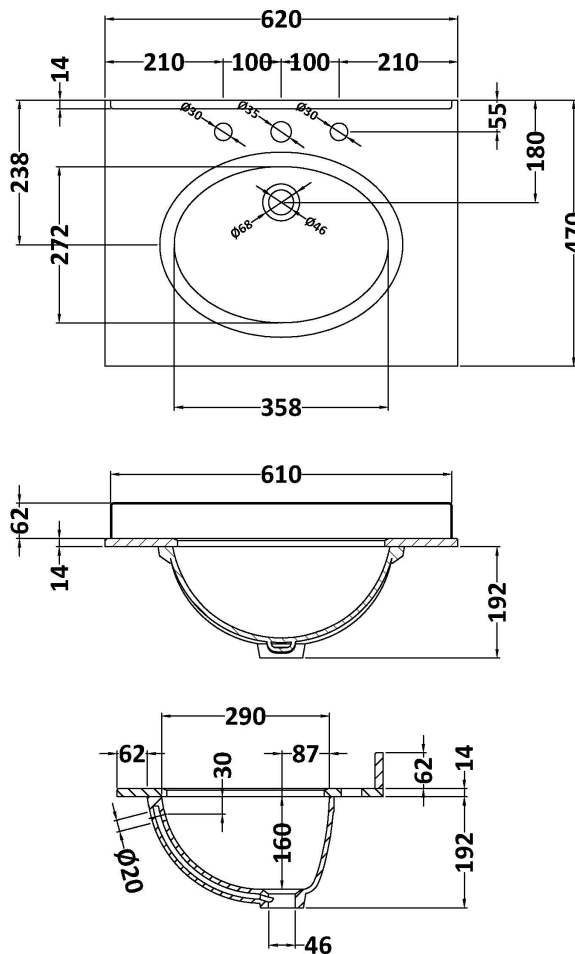

Packaging Dimensions

Height (mm):	840
Width (mm):	651
Depth (mm):	511
Gross Weight (kg):	30

Packaging Data

Box Colour:	Brown Cardboard Box
Box Qty:	1
Label Size:	150 x 100
Label Colour:	White Label
Label Qty:	2

Outer Box Dimensions (If Applicable)

Height (mm):	
Width (mm):	
Depth (mm):	
Gross Weight (kg):	
Barcode:	5056211818014

Product Details

Country of Origin:	Ireland
Fitting Instruction:	No
CE & UKCA:	
FSC Certified Materials:	Yes
Colour:	Timeless Sand
Construction Method:	Cam & Wood Dowel
Construction Type:	Rigid
Cabinet Finish:	Mdf Vinyl Smooth Matt
Fascia Finish:	Mdf Vinyl Smooth Matt
Cabinet Thickness (mm):	18
Fascia Thickness (mm):	18
Drawer Included:	No
Drawer Type:	Not Applicable
No of Shelves:	1
Hinge Type:	95 Degree Inset Clip-On S/C
Hinge Included:	Yes
Adjustable Legs:	Not Applicable
Fixings Included:	Not Required
Handle Style:	Traditional
Waste Shroud:	No
Handle Included:	Yes
Handle Type:	Knob

Sales Code: LOM225

Description: 600 Single Bowl Marble Top 3Th

Product Dimensions

Height (mm):	268
Width (mm):	620
Depth (mm):	463
Nett Weight (kg):	13.5

Packaging Dimensions

Height (mm):	310
Width (mm):	700
Depth (mm):	550
Gross Weight (kg):	14

Packaging Data

Box Colour:	White Cardboard Box
Box Qty:	1
Label Size:	100 x 50
Label Colour:	White Label
Label Qty:	2

Outer Box Dimensions (If Applicable)

Height (mm):	
Width (mm):	
Depth (mm):	
Gross Weight (kg):	
Barcode:	5056211819004