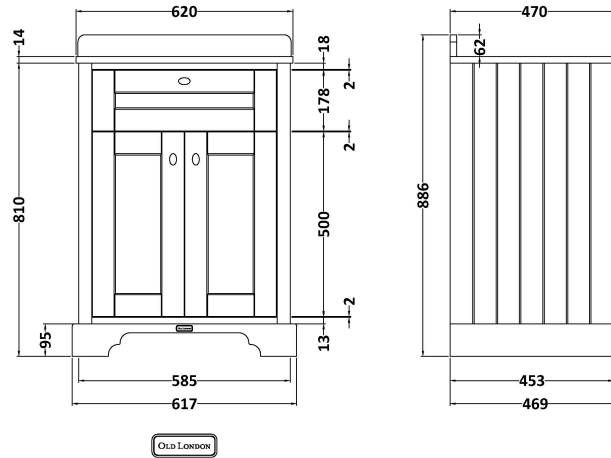

Sales Code: LOF425

Description: 600 2-Door Unit & Marble Top 3Th

Packaging Details

Barcode: 5056211819608

Sales Code: LON403

Description: 600 2-Door Basin Unit

Product Dimensions

Height (mm):	810
Width (mm):	621
Depth (mm):	471
Nett Weight (kg):	29.5

Packaging Dimensions

Height (mm):	840
Width (mm):	651
Depth (mm):	511
Gross Weight (kg):	30

Packaging Data

Box Colour:	Brown Cardboard Box
Box Qty:	1
Label Size:	150 x 100
Label Colour:	White Label
Label Qty:	2

Outer Box Dimensions (If Applicable)

Height (mm):	
Width (mm):	
Depth (mm):	
Gross Weight (kg):	
Barcode:	5056211818014

Product Details

Country of Origin:	Ireland
Fitting Instruction:	No
CE & UKCA:	
FSC Certified Materials:	Yes
Colour:	Timeless Sand
Construction Method:	Cam & Wood Dowel
Construction Type:	Rigid
Cabinet Finish:	Mdf Vinyl Smooth Matt
Fascia Finish:	Mdf Vinyl Smooth Matt
Cabinet Thickness (mm):	18
Fascia Thickness (mm):	18
Drawer Included:	No
Drawer Type:	Not Applicable
No of Shelves:	1
Hinge Type:	95 Degree Inset Clip-On S/C
Hinge Included:	Yes
Adjustable Legs:	Not Applicable
Fixings Included:	Not Required
Handle Style:	Traditional
Waste Shroud:	No
Handle Included:	Yes
Handle Type:	Knob

Sales Code: LOM225

Description: 600 Single Bowl Marble Top 3Th

Product Dimensions

Height (mm):	268
Width (mm):	620
Depth (mm):	463
Nett Weight (kg):	13.5

Packaging Dimensions

Height (mm):	310
Width (mm):	700
Depth (mm):	550
Gross Weight (kg):	14