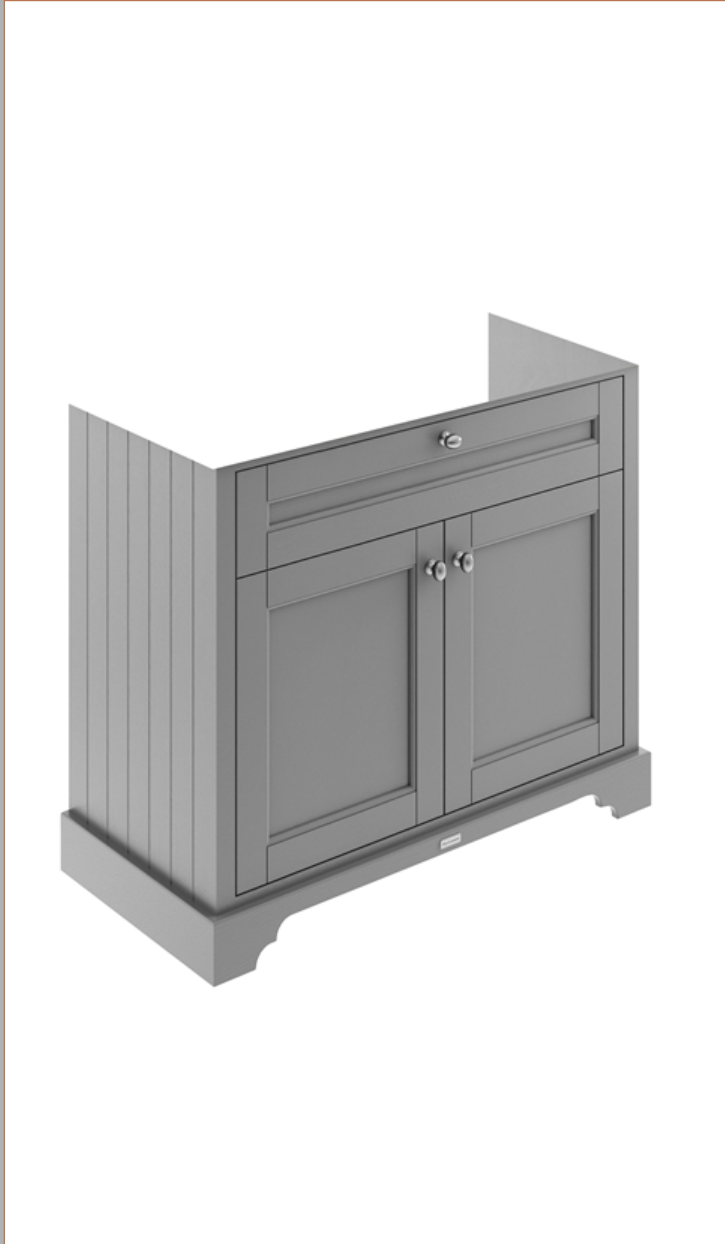

Sales Code: LOF281

Description: 1000 2-Door Unit & Marble Top 3Th

Packaging Details

Barcode: 5056211847762

Sales Code: LON207

Description: 1000 2-Door Basin Unit

Product Dimensions

Height (mm):	810
Width (mm):	1021
Depth (mm):	471
Nett Weight (kg):	42.5

Packaging Dimensions

Height (mm):	850
Width (mm):	1055
Depth (mm):	510
Gross Weight (kg):	43.5

Packaging Data

Box Colour:	Brown Cardboard Box
Box Qty:	1
Label Size:	150 x 100
Label Colour:	White Label
Label Qty:	2

Outer Box Dimensions (If Applicable)

Height (mm):	
Width (mm):	
Depth (mm):	
Gross Weight (kg):	
Barcode:	5056211844587

Product Details

Country of Origin:	Ireland
Fitting Instruction:	No
CE & UKCA:	
FSC Certified Materials:	Yes
Colour:	Storm Grey
Construction Method:	Cam & Wood Dowel
Construction Type:	Rigid
Cabinet Finish:	Mdf Vinyl Smooth Matt
Fascia Finish:	Mdf Vinyl Smooth Matt
Cabinet Thickness (mm):	18
Fascia Thickness (mm):	18
Drawer Included:	No
Drawer Type:	Not Applicable
No of Shelves:	1
Hinge Type:	95 Degree Inset Clip-On S/C
Hinge Included:	Yes
Adjustable Legs:	Not Applicable
Fixings Included:	Not Required
Handle Style:	Traditional
Waste Shroud:	No
Handle Included:	Yes
Handle Type:	Knob

Sales Code: LOM250

Description: 1000 Rectangle Marble Top/Basin 3Th

Product Dimensions

Height (mm):	268
Width (mm):	1020
Depth (mm):	470
Nett Weight (kg):	18

Packaging Dimensions

Height (mm):	250
Width (mm):	1100
Depth (mm):	580
Gross Weight (kg):	18.5