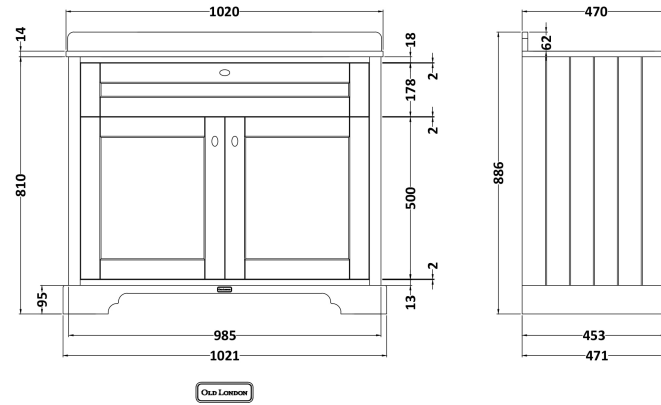

Sales Code: LOF281

Description: 1000 2-Door Unit & Marble Top 3Th

Packaging Details

Barcode: 5056211847762

Sales Code: LON207

Description: 1000 2-Door Basin Unit

Product Dimensions

Height (mm):	810
Width (mm):	1021
Depth (mm):	471
Nett Weight (kg):	42.5

Packaging Dimensions

Height (mm):	850
Width (mm):	1055
Depth (mm):	510
Gross Weight (kg):	43.5

Packaging Data

Box Colour:	Brown Cardboard Box
Box Qty:	1
Label Size:	150 x 100
Label Colour:	White Label
Label Qty:	2

Outer Box Dimensions (If Applicable)

Height (mm):	
Width (mm):	
Depth (mm):	
Gross Weight (kg):	
Barcode:	5056211844587

Product Details

Country of Origin:	Ireland
Fitting Instruction:	No
CE & UKCA:	
FSC Certified Materials:	Yes
Colour:	Storm Grey
Construction Method:	Cam & Wood Dowel
Construction Type:	Rigid
Cabinet Finish:	Mdf Vinyl Smooth Matt
Fascia Finish:	Mdf Vinyl Smooth Matt
Cabinet Thickness (mm):	18
Fascia Thickness (mm):	18
Drawer Included:	No
Drawer Type:	Not Applicable
No of Shelves:	1
Hinge Type:	95 Degree Inset Clip-On S/C
Hinge Included:	Yes
Adjustable Legs:	Not Applicable
Fixings Included:	Not Required
Handle Style:	Traditional
Waste Shroud:	No
Handle Included:	Yes
Handle Type:	Knob

Sales Code: LOM250

Description: 1000 Rectangle Marble Top/Basin 3Th

Product Dimensions

Height (mm):	268
Width (mm):	1020
Depth (mm):	470
Nett Weight (kg):	18

Packaging Dimensions

Height (mm):	250
Width (mm):	1100
Depth (mm):	580
Gross Weight (kg):	18.5