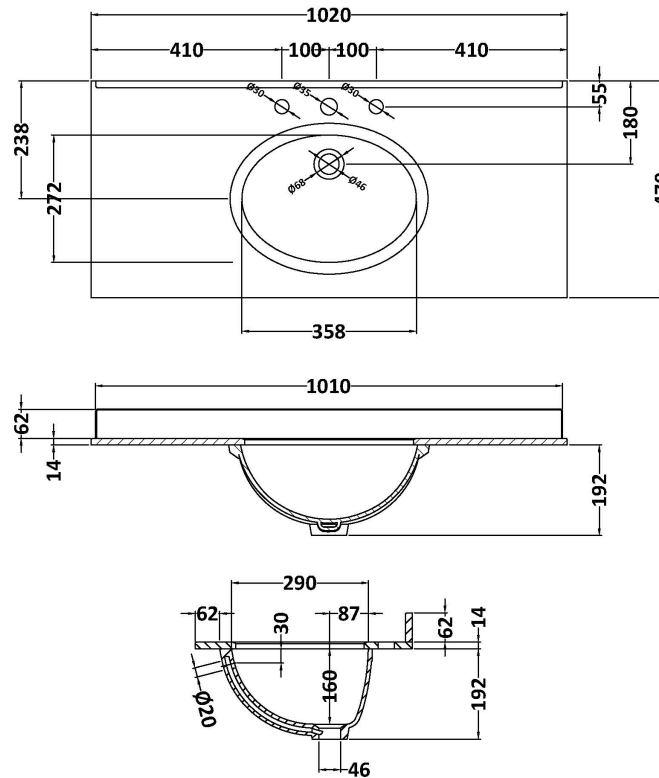

Packaging Dimensions

Height (mm):	850
Width (mm):	1055
Depth (mm):	510
Gross Weight (kg):	43.5

Packaging Data

Box Colour:	Brown Cardboard Box
Box Qty:	1
Label Size:	150 x 100
Label Colour:	White Label
Label Qty:	2

Outer Box Dimensions (If Applicable)

Height (mm):	
Width (mm):	
Depth (mm):	
Gross Weight (kg):	
Barcode:	5056211844587

Product Details

Country of Origin:	Ireland
Fitting Instruction:	No
CE & UKCA:	
FSC Certified Materials:	Yes
Colour:	Storm Grey
Construction Method:	Cam & Wood Dowel
Construction Type:	Rigid
Cabinet Finish:	Mdf Vinyl Smooth Matt
Fascia Finish:	Mdf Vinyl Smooth Matt
Cabinet Thickness (mm):	18
Fascia Thickness (mm):	18
Drawer Included:	No
Drawer Type:	Not Applicable
No of Shelves:	1
Hinge Type:	95 Degree Inset Clip-On S/C
Hinge Included:	Yes
Adjustable Legs:	Not Applicable
Fixings Included:	Not Required
Handle Style:	Traditional
Waste Shroud:	No
Handle Included:	Yes
Handle Type:	Knob

Sales Code: LOM250

Description: 1000 Rectangle Marble Top/Basin 3Th

Product Dimensions

Height (mm):	268
Width (mm):	1020
Depth (mm):	470
Nett Weight (kg):	18

Packaging Dimensions

Height (mm):	250
Width (mm):	1100
Depth (mm):	580
Gross Weight (kg):	18.5

Packaging Data

Box Colour:	White Cardboard Box
Box Qty:	1
Label Size:	100 x 50
Label Colour:	White Label
Label Qty:	2

Outer Box Dimensions (If Applicable)

Height (mm):	
Width (mm):	
Depth (mm):	
Gross Weight (kg):	
Barcode:	5056211825784