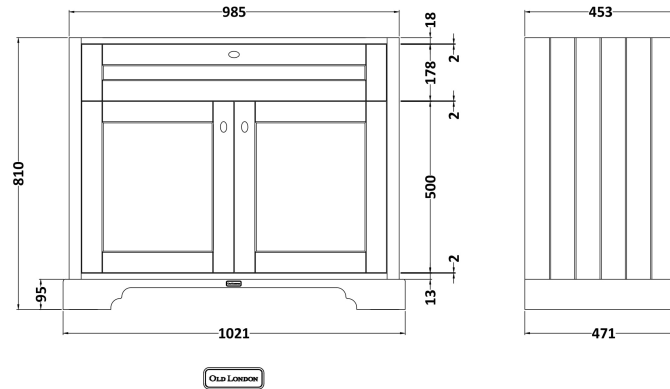

Sales Code: LOF281

Description: 1000 2-Door Unit & Marble Top 3Th

Packaging Details

Barcode: 5056211847762

Sales Code: LON207

Description: 1000 2-Door Basin Unit

Product Dimensions

Height (mm):	810
Width (mm):	1021
Depth (mm):	471
Nett Weight (kg):	42.5

Packaging Dimensions

Height (mm):	850
Width (mm):	1055
Depth (mm):	510
Gross Weight (kg):	43.5

Packaging Data

Box Colour:	Brown Cardboard Box
Box Qty:	1
Label Size:	150 x 100
Label Colour:	White Label
Label Qty:	2

Outer Box Dimensions (If Applicable)

Height (mm):	
Width (mm):	
Depth (mm):	
Gross Weight (kg):	
Barcode:	5056211844587

Product Details

Country of Origin:	Ireland
Fitting Instruction:	No
CE & UKCA:	
FSC Certified Materials:	Yes
Colour:	Storm Grey
Construction Method:	Cam & Wood Dowel
Construction Type:	Rigid
Cabinet Finish:	Mdf Vinyl Smooth Matt
Fascia Finish:	Mdf Vinyl Smooth Matt
Cabinet Thickness (mm):	18
Fascia Thickness (mm):	18
Drawer Included:	No
Drawer Type:	Not Applicable
No of Shelves:	1
Hinge Type:	95 Degree Inset Clip-On S/C
Hinge Included:	Yes
Adjustable Legs:	Not Applicable
Fixings Included:	Not Required
Handle Style:	Traditional
Waste Shroud:	No
Handle Included:	Yes
Handle Type:	Knob

Sales Code: LOM250

Description: 1000 Rectangle Marble Top/Basin 3Th

Product Dimensions

Height (mm):	268
Width (mm):	1020
Depth (mm):	470
Nett Weight (kg):	18

Packaging Dimensions

Height (mm):	250
Width (mm):	1100
Depth (mm):	580
Gross Weight (kg):	18.5