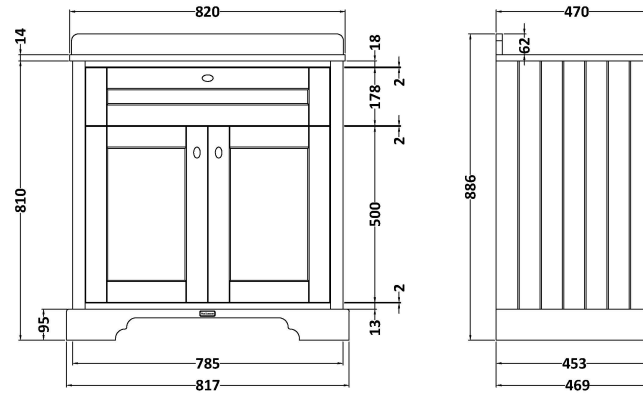

Sales Code: LOF831

Description: 800 2-Door Unit & Marble Top 3Th

Packaging Details

Barcode: 5056462646756