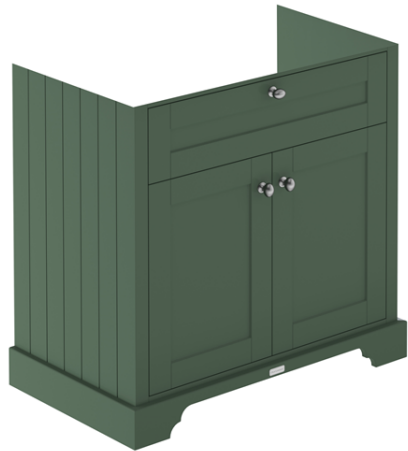

Sales Code: LOF831

Description: 800 2-Door Unit & Marble Top 3Th

### Packaging Details

Barcode: 5056462646756

Sales Code: LON805

Description: 800 2-Door Basin Unit

### Product Dimensions

Height (mm):	810
Width (mm):	821
Depth (mm):	471
Nett Weight (kg):	35.5