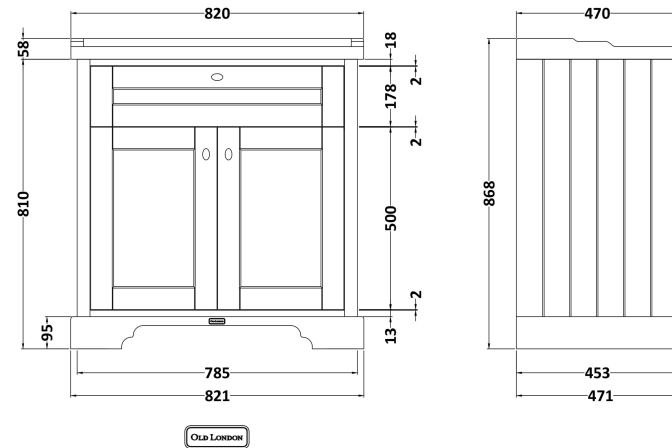

### Product Dimensions

Height (mm):	810
Width (mm):	821
Depth (mm):	471
Nett Weight (kg):	35.5

### Packaging Dimensions

Height (mm):	851
Width (mm):	854
Depth (mm):	511
Gross Weight (kg):	36

### Product Dimensions

Height (mm):	268
Width (mm):	820
Depth (mm):	463
Nett Weight (kg):	18

### Packaging Dimensions

Height (mm):	310
Width (mm):	900
Depth (mm):	550
Gross Weight (kg):	18.5