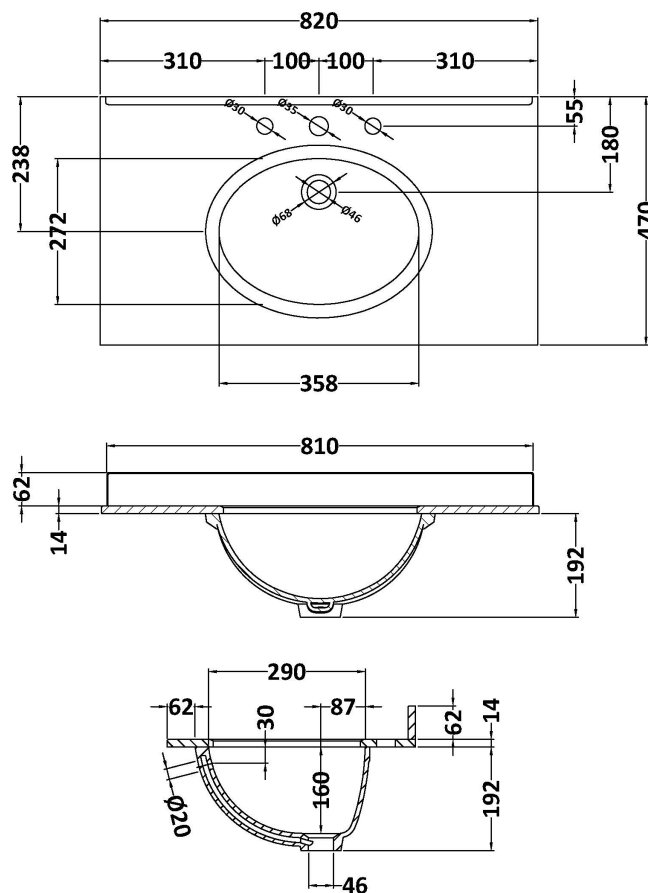

### Product Dimensions

Height (mm):	810
Width (mm):	821
Depth (mm):	471
Nett Weight (kg):	35.5

### Packaging Dimensions

Height (mm):	851
Width (mm):	854
Depth (mm):	511
Gross Weight (kg):	36

### Outer Box Dimensions (If Applicable)

Height (mm):	
Width (mm):	
Depth (mm):	
Gross Weight (kg):	
Barcode:	5056462622705

### Product Dimensions

Height (mm):	268
Width (mm):	820
Depth (mm):	463
Nett Weight (kg):	18