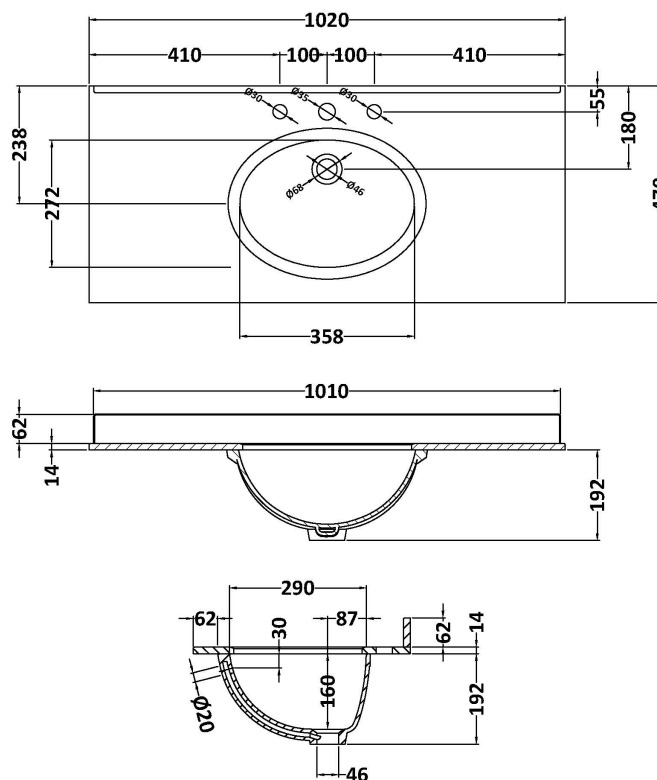

### Product Dimensions

Height (mm):	268
Width (mm):	1020
Depth (mm):	470
Nett Weight (kg):	18

### Packaging Dimensions

Height (mm):	250
Width (mm):	1100
Depth (mm):	580
Gross Weight (kg):	18.5

### Product Dimensions

Height (mm):	810
Width (mm):	1021
Depth (mm):	471
Nett Weight (kg):	42.5

### Packaging Dimensions

Height (mm):	850
Width (mm):	1055
Depth (mm):	510
Gross Weight (kg):	43.5