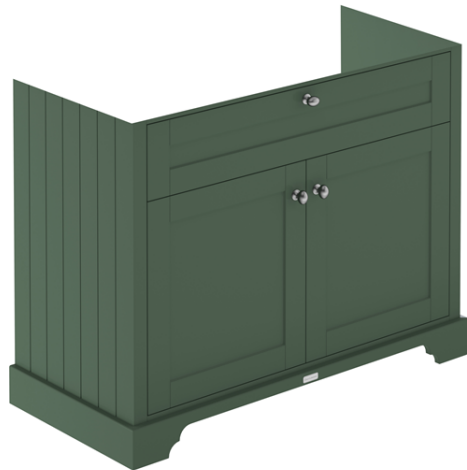

Sales Code: LON807

Description: 1000 2-Door Basin Unit

Product Dimensions

Height (mm):	810
Width (mm):	1021
Depth (mm):	471
Nett Weight (kg):	42.5

Packaging Dimensions

Height (mm):	850
Width (mm):	1055
Depth (mm):	510
Gross Weight (kg):	43.5

Packaging Data

Box Colour:	Brown Cardboard Box
Box Qty:	1
Label Size:	150 x 100
Label Colour:	White Label
Label Qty:	2

Outer Box Dimensions (If Applicable)

Height (mm):	
Width (mm):	
Depth (mm):	
Gross Weight (kg):	
Barcode:	5056462622712

Product Details

Country of Origin:	United Kingdom
Fitting Instruction:	No
CE & UKCA:	
FSC Certified Materials:	Yes
Colour:	Hunter Green
Construction Method:	Cam & Wood Dowel
Construction Type:	Rigid
Cabinet Finish:	Mdf Vinyl Smooth Matt
Fascia Finish:	Mdf Vinyl Smooth Matt
Cabinet Thickness (mm):	18
Fascia Thickness (mm):	18
Drawer Included:	No
Drawer Type:	Not Applicable
No of Shelves:	1
Hinge Type:	95 Degree Inset Clip-On S/C
Hinge Included:	Yes
Adjustable Legs:	Not Applicable
Fixings Included:	Not Required
Handle Style:	Traditional
Waste Shroud:	No
Handle Included:	Yes
Handle Type:	Knob