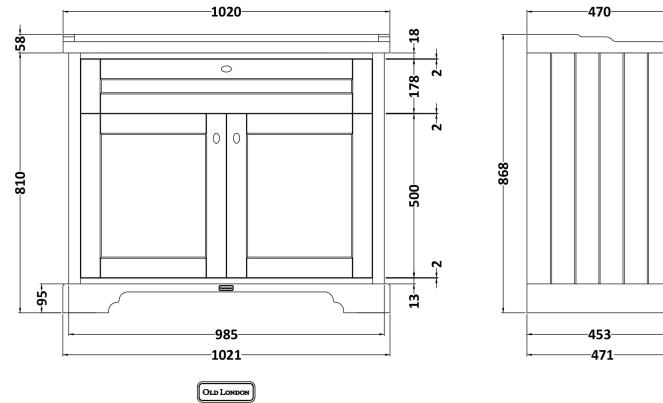

### Product Dimensions

Height (mm):	268
Width (mm):	1020
Depth (mm):	470
Nett Weight (kg):	18

### Outer Box Dimensions (If Applicable)

Height (mm):	
Width (mm):	
Depth (mm):	
Gross Weight (kg):	
Barcode:	5056211825784

### Product Dimensions

Height (mm):	810
Width (mm):	1021
Depth (mm):	471
Nett Weight (kg):	42.5

### Packaging Dimensions

Height (mm):	850
Width (mm):	1055
Depth (mm):	510
Gross Weight (kg):	43.5