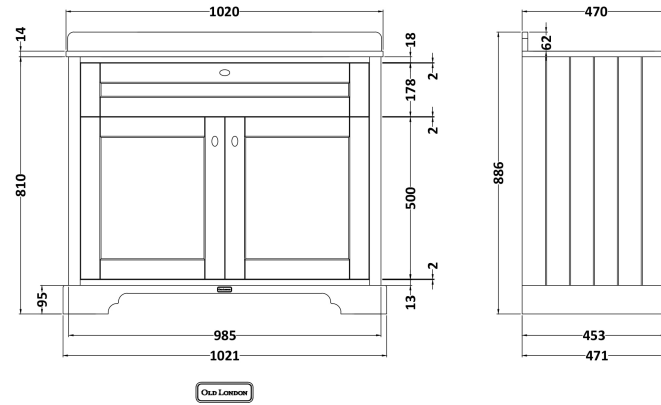

Sales Code: LOF881

Description: 1000 2-Door Unit & Marble Top 3Th

Packaging Details

Barcode: 5056462646916