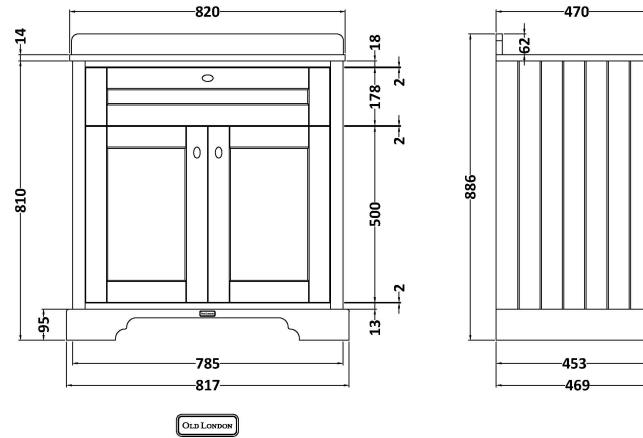

Sales Code: LOF231

Description: 800 2-Door Unit & Marble Top 3Th

Packaging Details

Barcode: 5056211819769