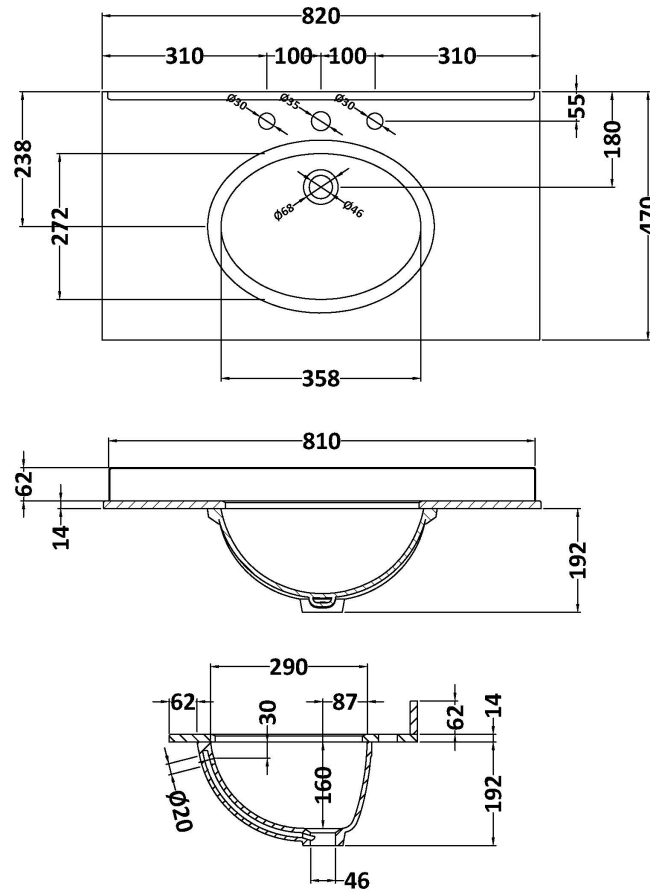

Height (mm):	810
Width (mm):	821
Depth (mm):	471
Nett Weight (kg):	35.5

Packaging Dimensions

Height (mm):	851
Width (mm):	854
Depth (mm):	511
Gross Weight (kg):	36

Packaging Data

Box Colour:	Brown Cardboard Box
Box Qty:	1
Label Size:	150 x 100
Label Colour:	White Label
Label Qty:	2

Outer Box Dimensions (If Applicable)

Height (mm):	
Width (mm):	
Depth (mm):	
Gross Weight (kg):	
Barcode:	5056211818021

Product Details

Country of Origin:	Ireland
Fitting Instruction:	No
CE & UKCA:	
FSC Certified Materials:	Yes
Colour:	Storm Grey
Construction Method:	Cam & Wood Dowel
Construction Type:	Rigid
Cabinet Finish:	Mdf Vinyl Smooth Matt
Fascia Finish:	Mdf Vinyl Smooth Matt
Cabinet Thickness (mm):	18
Fascia Thickness (mm):	18
Drawer Included:	No
Drawer Type:	Not Applicable
No of Shelves:	1
Hinge Type:	95 Degree Inset Clip-On S/C
Hinge Included:	Yes
Adjustable Legs:	Not Applicable
Fixings Included:	Not Required
Handle Style:	Traditional
Waste Shroud:	No
Handle Included:	Yes
Handle Type:	Knob

Sales Code: LOM231

Description: 800 Single Bowl Marble Top 3Th

Product Dimensions

Height (mm):	268
Width (mm):	820
Depth (mm):	463
Nett Weight (kg):	18

Packaging Dimensions

Height (mm):	310
Width (mm):	900
Depth (mm):	550
Gross Weight (kg):	18.5

Packaging Data

Box Colour:	White Cardboard Box
Box Qty:	1
Label Size:	100 x 50
Label Colour:	White Label
Label Qty:	2

Outer Box Dimensions (If Applicable)

Height (mm):	
Width (mm):	
Depth (mm):	
Gross Weight (kg):	
Barcode:	5056211819066