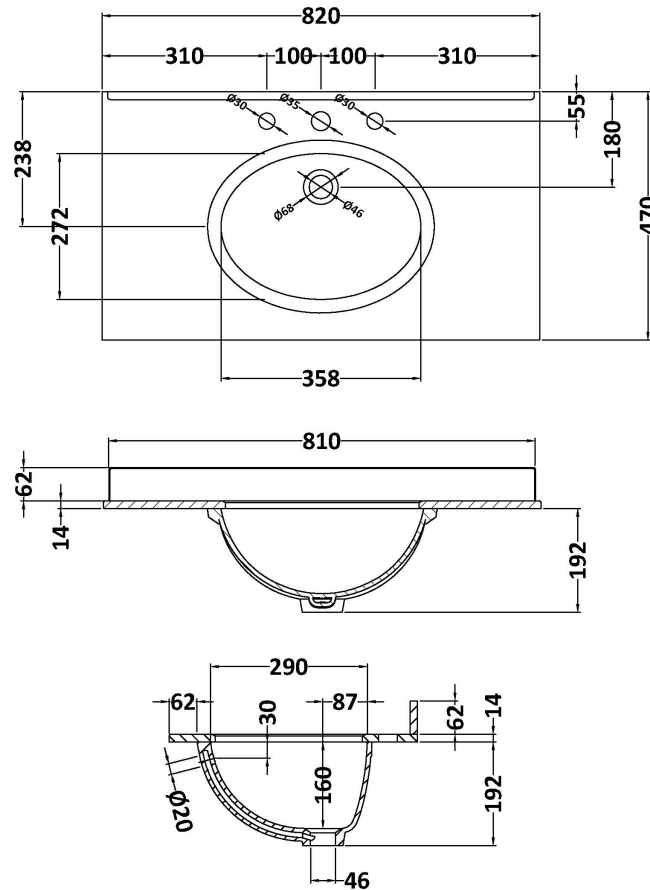

### Product Dimensions

Height (mm):	810
Width (mm):	821
Depth (mm):	471
Nett Weight (kg):	35.5

### Packaging Dimensions

Height (mm):	851
Width (mm):	854
Depth (mm):	511
Gross Weight (kg):	36

### Outer Box Dimensions (If Applicable)

Height (mm):	
Width (mm):	
Depth (mm):	
Gross Weight (kg):	
Barcode:	5056211818045

### Product Dimensions

Height (mm):	268
Width (mm):	820
Depth (mm):	463
Nett Weight (kg):	18