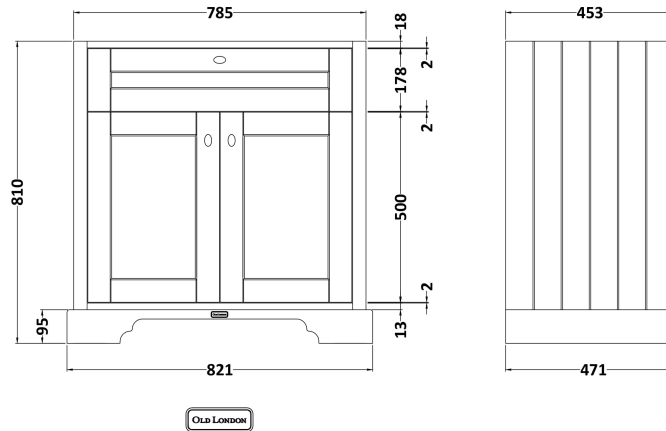

Sales Code: LON405

Description: 800 2-Door Basin Unit

OLD LONDON

Product Dimensions

Height (mm):	810
Width (mm):	821
Depth (mm):	471
Nett Weight (kg):	35.5

Packaging Dimensions

Height (mm):	851
Width (mm):	854
Depth (mm):	511
Gross Weight (kg):	36

Packaging Data

Box Colour:	Brown Cardboard Box
Box Qty:	1
Label Size:	150 x 100
Label Colour:	White Label
Label Qty:	2

Outer Box Dimensions (If Applicable)

Height (mm):	
Width (mm):	
Depth (mm):	
Gross Weight (kg):	
Barcode:	5056211818045

Product Details

Country of Origin:	Ireland
Fitting Instruction:	No
CE & UKCA:	
FSC Certified Materials:	Yes
Colour:	Timeless Sand
Construction Method:	Cam & Wood Dowel
Construction Type:	Rigid
Cabinet Finish:	Mdf Vinyl Smooth Matt
Fascia Finish:	Mdf Vinyl Smooth Matt
Cabinet Thickness (mm):	18
Fascia Thickness (mm):	18
Drawer Included:	No
Drawer Type:	Not Applicable
No of Shelves:	1
Hinge Type:	95 Degree Inset Clip-On S/C
Hinge Included:	Yes
Adjustable Legs:	Not Applicable
Fixings Included:	Not Required
Handle Style:	Traditional
Waste Shroud:	No
Handle Included:	Yes
Handle Type:	Knob