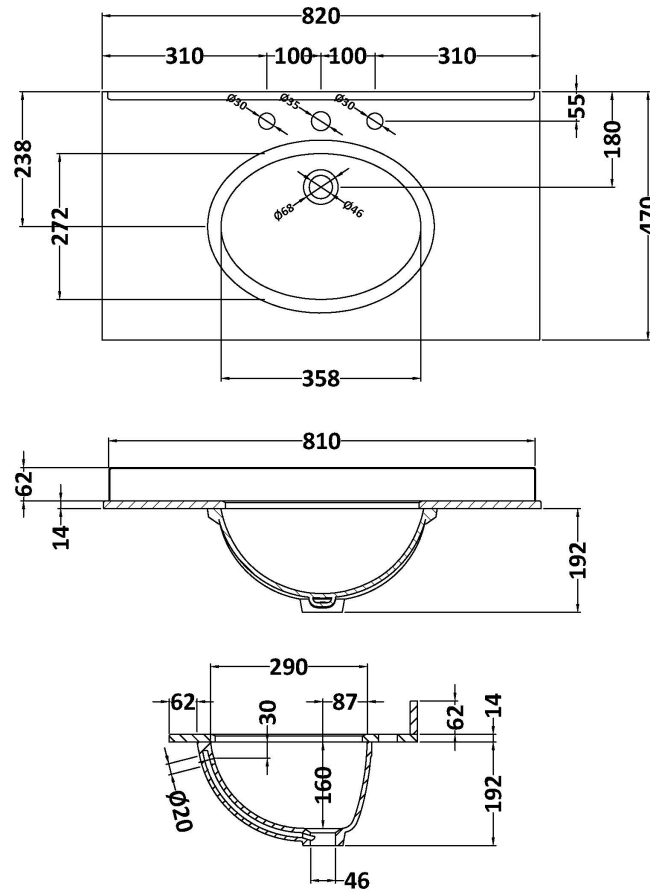

### Product Dimensions

Height (mm):	810
Width (mm):	821
Depth (mm):	471
Nett Weight (kg):	35.5

### Packaging Dimensions

Height (mm):	851
Width (mm):	854
Depth (mm):	511
Gross Weight (kg):	36

### Outer Box Dimensions (If Applicable)

Height (mm):	
Width (mm):	
Depth (mm):	
Gross Weight (kg):	
Barcode:	5056211818038

### Product Dimensions

Height (mm):	268
Width (mm):	820
Depth (mm):	463
Nett Weight (kg):	18