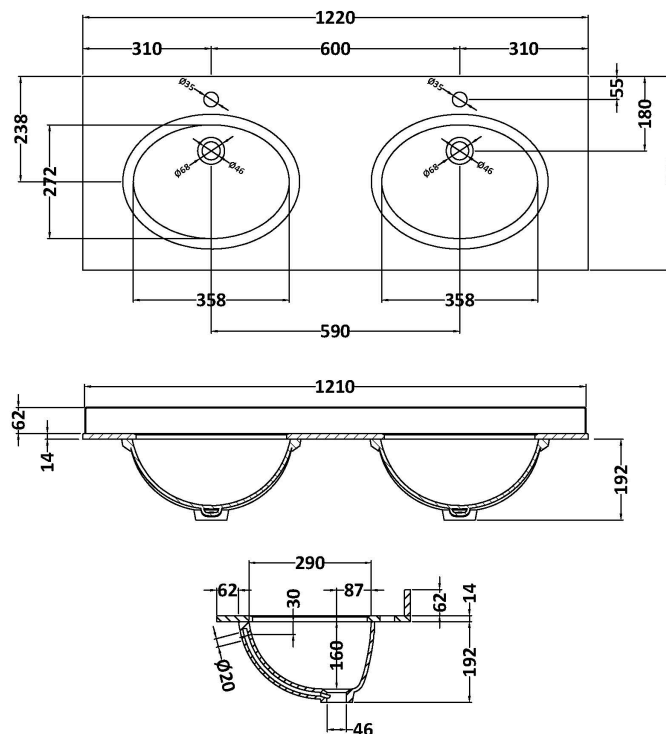

### Packaging Details

Barcode: 5056211819875

Sales Code: LON409

Description: 1200 4-Door Basin Unit

**Product Dimensions**

Height (mm):	810
Width (mm):	1222
Depth (mm):	471
Nett Weight (kg):	54.5

**Packaging Dimensions**

Height (mm):	840
Width (mm):	1252
Depth (mm):	511
Gross Weight (kg):	55

**Packaging Data**

Box Colour:	Brown Cardboard Box
Box Qty:	1
Label Size:	150 x 100
Label Colour:	White Label
Label Qty:	2

**Outer Box Dimensions (If Applicable)**

### Product Dimensions

Height (mm):	268
Width (mm):	1220
Depth (mm):	463
Nett Weight (kg):	27.5

### Packaging Dimensions

Height (mm):	310
Width (mm):	1300
Depth (mm):	550
Gross Weight (kg):	28