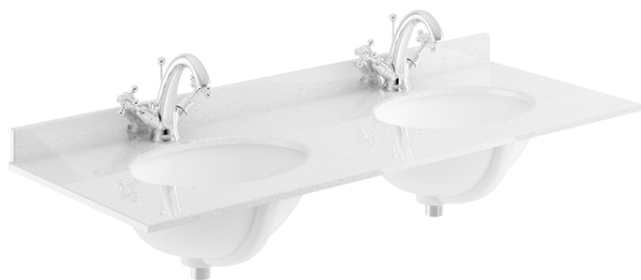

### Packaging Details

Barcode: 5056211819875

Sales Code: LON409

Description: 1200 4-Door Basin Unit

**Product Dimensions**

Height (mm):	810
Width (mm):	1222
Depth (mm):	471
Nett Weight (kg):	54.5

**Packaging Dimensions**

Height (mm):	840
Width (mm):	1252
Depth (mm):	511
Gross Weight (kg):	55

**Packaging Data**

Box Colour:	Brown Cardboard Box
Box Qty:	1
Label Size:	150 x 100
Label Colour:	White Label
Label Qty:	2

**Outer Box Dimensions (If Applicable)**

Height (mm):	
Width (mm):	
Depth (mm):	
Gross Weight (kg):	
Barcode:	5056211818076

**Product Details**

Country of Origin:	Ireland
Fitting Instruction:	No
CE & UKCA:	
FSC Certified Materials:	Yes
Colour:	Timeless Sand
Construction Method:	Cam & Wood Dowel
Construction Type:	Rigid
Cabinet Finish:	Mdf Vinyl Smooth Matt
Fascia Finish:	Mdf Vinyl Smooth Matt
Cabinet Thickness (mm):	18
Fascia Thickness (mm):	18
Drawer Included:	No
Drawer Type:	Not Applicable
No of Shelves:	2
Hinge Type:	95 Degree Inset Clip-On S/C
Hinge Included:	Yes
Adjustable Legs:	Not Applicable
Fixings Included:	Not Required
Handle Style:	Traditional
Waste Shroud:	No
Handle Included:	Yes
Handle Type:	Knob

Sales Code: LOM234

Description: 1200 Double Bowl Marble Top 1Th