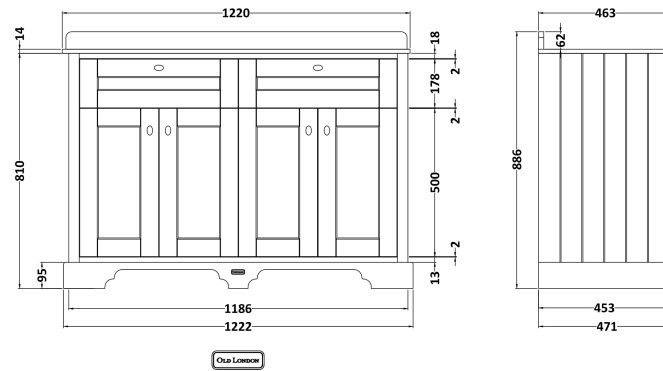

### Packaging Details

Barcode: 5056211819875

Sales Code: LON409

Description: 1200 4-Door Basin Unit

**Product Dimensions**

Height (mm):	810
Width (mm):	1222
Depth (mm):	471
Nett Weight (kg):	54.5

**Packaging Dimensions**

Height (mm):	840
Width (mm):	1252
Depth (mm):	511
Gross Weight (kg):	55

**Packaging Data**

Box Colour:	Brown Cardboard Box
Box Qty:	1
Label Size:	150 x 100
Label Colour:	White Label
Label Qty:	2

**Outer Box Dimensions (If Applicable)**

### Product Dimensions

Height (mm):	268
Width (mm):	1220
Depth (mm):	463
Nett Weight (kg):	27.5

### Packaging Dimensions

Height (mm):	310
Width (mm):	1300
Depth (mm):	550
Gross Weight (kg):	28