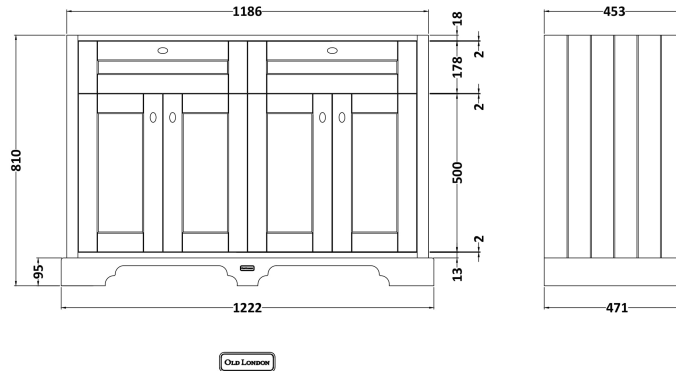

### Packaging Details

Barcode: 5056211819875

Sales Code: LON409

Description: 1200 4-Door Basin Unit

**Product Dimensions**

Height (mm):	810
Width (mm):	1222
Depth (mm):	471
Nett Weight (kg):	54.5

**Packaging Dimensions**

Height (mm):	840
Width (mm):	1252
Depth (mm):	511
Gross Weight (kg):	55

**Packaging Data**

Box Colour:	Brown Cardboard Box
Box Qty:	1
Label Size:	150 x 100
Label Colour:	White Label
Label Qty:	2

**Outer Box Dimensions (If Applicable)**

### Product Dimensions

Height (mm):	268
Width (mm):	1220
Depth (mm):	463
Nett Weight (kg):	27.5

### Packaging Dimensions

Height (mm):	310
Width (mm):	1300
Depth (mm):	550
Gross Weight (kg):	28