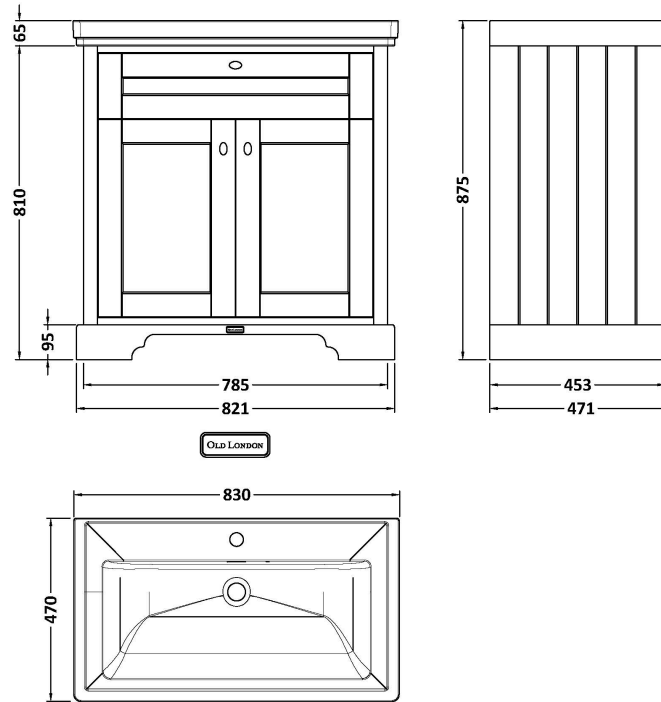

Sales Code: LOF306

Description: 800 2-Door Unit & Classic Basin 1Th

Packaging Details

Barcode: 5056678418178