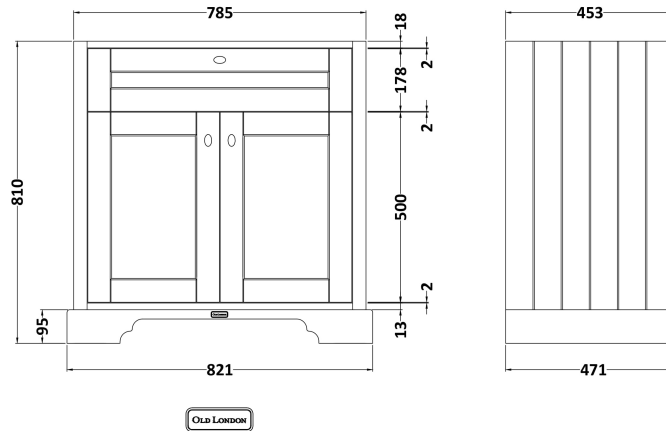

Sales Code: LON305

Description: 800 2-Door Basin Unit

OLD LONDON

Product Dimensions

Height (mm):	810
Width (mm):	821
Depth (mm):	471
Nett Weight (kg):	35.5

Packaging Dimensions

Height (mm):	851
Width (mm):	854
Depth (mm):	511
Gross Weight (kg):	36

Packaging Data

Box Colour:	Brown Cardboard Box
Box Qty:	1
Label Size:	150 x 100
Label Colour:	White Label
Label Qty:	2

Outer Box Dimensions (If Applicable)

Height (mm):	
Width (mm):	
Depth (mm):	
Gross Weight (kg):	
Barcode:	5056211818038

Product Details

Country of Origin:	Ireland
Fitting Instruction:	No
CE & UKCA:	
FSC Certified Materials:	Yes
Colour:	Twilight Blue
Construction Method:	Cam & Wood Dowel
Construction Type:	Rigid
Cabinet Finish:	Mdf Vinyl Smooth Matt
Fascia Finish:	Mdf Vinyl Smooth Matt
Cabinet Thickness (mm):	18
Fascia Thickness (mm):	18
Drawer Included:	No
Drawer Type:	Not Applicable
No of Shelves:	1
Hinge Type:	95 Degree Inset Clip-On S/C
Hinge Included:	Yes
Adjustable Legs:	Not Applicable
Fixings Included:	Not Required
Handle Style:	Traditional
Waste Shroud:	No
Handle Included:	Yes
Handle Type:	Knob