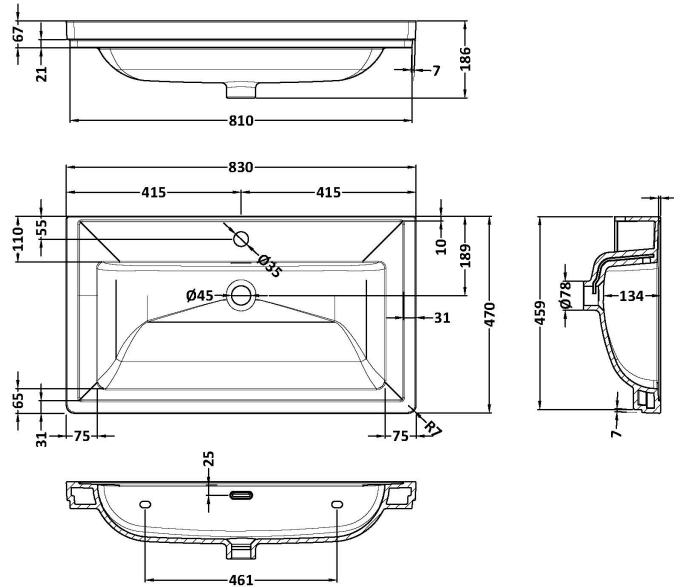

### Product Dimensions

Height (mm):	810
Width (mm):	821
Depth (mm):	471
Nett Weight (kg):	35.5

### Packaging Dimensions

Height (mm):	851
Width (mm):	854
Depth (mm):	511
Gross Weight (kg):	36

### Outer Box Dimensions (If Applicable)

Height (mm):	
Width (mm):	
Depth (mm):	
Gross Weight (kg):	
Barcode:	5056211818038

### Product Dimensions

Height (mm):	67
Width (mm):	830
Depth (mm):	470
Nett Weight (kg):	21.5