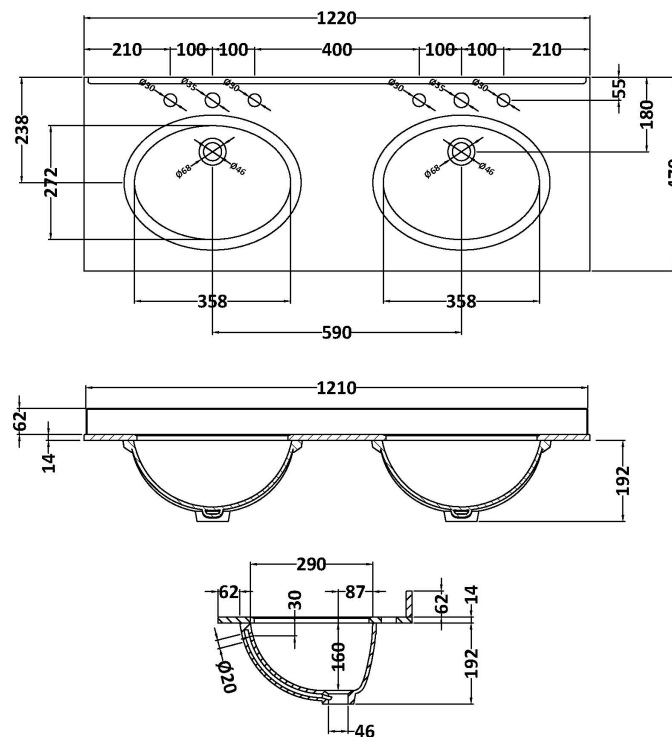

Packaging Dimensions

Height (mm):	840
Width (mm):	1252
Depth (mm):	511
Gross Weight (kg):	55

Packaging Data

Box Colour:	Brown Cardboard Box
Box Qty:	1
Label Size:	150 x 100
Label Colour:	White Label
Label Qty:	2

Outer Box Dimensions (If Applicable)

Height (mm):	
Width (mm):	
Depth (mm):	
Gross Weight (kg):	
Barcode:	5056211818069

Product Details

Country of Origin:	Ireland
Fitting Instruction:	No
CE & UKCA:	
FSC Certified Materials:	Yes
Colour:	Twilight Blue
Construction Method:	Cam & Wood Dowel
Construction Type:	Rigid
Cabinet Finish:	Mdf Vinyl Smooth Matt
Fascia Finish:	Mdf Vinyl Smooth Matt
Cabinet Thickness (mm):	18
Fascia Thickness (mm):	18
Drawer Included:	No
Drawer Type:	Not Applicable
No of Shelves:	2
Hinge Type:	95 Degree Inset Clip-On S/C
Hinge Included:	Yes
Adjustable Legs:	Not Applicable
Fixings Included:	Not Required
Handle Style:	Traditional
Waste Shroud:	No
Handle Included:	Yes
Handle Type:	Knob

Sales Code: LOM238

Description: 1200 Double Bowl Marble Top 3Th

Product Dimensions

Height (mm):	268
Width (mm):	1220
Depth (mm):	463
Nett Weight (kg):	27.5

Packaging Dimensions

Height (mm):	310
Width (mm):	1300
Depth (mm):	550
Gross Weight (kg):	28

Packaging Data

Box Colour:	White Cardboard Box
Box Qty:	1
Label Size:	100 x 50
Label Colour:	White Label
Label Qty:	2

Outer Box Dimensions (If Applicable)

Height (mm):	
Width (mm):	
Depth (mm):	
Gross Weight (kg):	
Barcode:	5056211819134