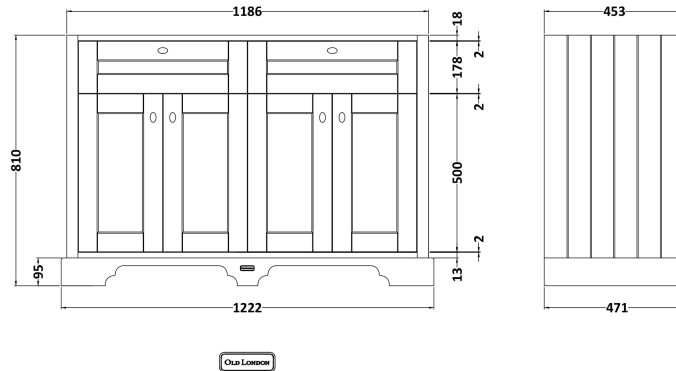

Sales Code: LOF368

Description: 1200 4-Door Unit & Marble Top 3Th

Packaging Details

Barcode: 5056211819981

Sales Code: LON309

Description: 1200 4-Door Basin Unit

Product Dimensions

Height (mm):	810
Width (mm):	1222
Depth (mm):	471
Nett Weight (kg):	54.5

Packaging Dimensions

Height (mm):	840
Width (mm):	1252
Depth (mm):	511
Gross Weight (kg):	55

Packaging Data

Box Colour:	Brown Cardboard Box
Box Qty:	1
Label Size:	150 x 100
Label Colour:	White Label
Label Qty:	2

Outer Box Dimensions (If Applicable)

Height (mm):	
Width (mm):	
Depth (mm):	
Gross Weight (kg):	
Barcode:	5056211818069

Product Details

Country of Origin:	Ireland
Fitting Instruction:	No
CE & UKCA:	
FSC Certified Materials:	Yes
Colour:	Twilight Blue
Construction Method:	Cam & Wood Dowel
Construction Type:	Rigid
Cabinet Finish:	Mdf Vinyl Smooth Matt
Fascia Finish:	Mdf Vinyl Smooth Matt
Cabinet Thickness (mm):	18
Fascia Thickness (mm):	18
Drawer Included:	No
Drawer Type:	Not Applicable
No of Shelves:	2
Hinge Type:	95 Degree Inset Clip-On S/C
Hinge Included:	Yes
Adjustable Legs:	Not Applicable
Fixings Included:	Not Required
Handle Style:	Traditional
Waste Shroud:	No
Handle Included:	Yes
Handle Type:	Knob

Sales Code: LOM238

Description: 1200 Double Bowl Marble Top 3Th

Product Dimensions

Height (mm):	268
Width (mm):	1220
Depth (mm):	463
Nett Weight (kg):	27.5

Packaging Dimensions

Height (mm):	310
Width (mm):	1300
Depth (mm):	550
Gross Weight (kg):	28