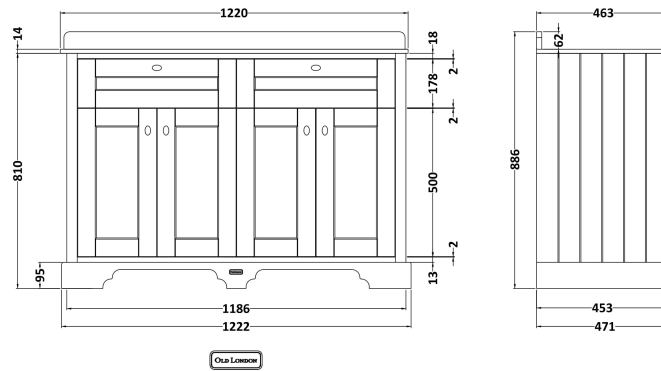

Sales Code: LOF368

Description: 1200 4-Door Unit & Marble Top 3Th

Packaging Details

Barcode: 5056211819981

Sales Code: LON309

Description: 1200 4-Door Basin Unit

Product Dimensions

Height (mm):	810
Width (mm):	1222
Depth (mm):	471
Nett Weight (kg):	54.5

Packaging Dimensions

Height (mm):	840
Width (mm):	1252
Depth (mm):	511
Gross Weight (kg):	55

Packaging Data

Box Colour:	Brown Cardboard Box
Box Qty:	1
Label Size:	150 x 100
Label Colour:	White Label
Label Qty:	2

Outer Box Dimensions (If Applicable)

Height (mm):	
Width (mm):	
Depth (mm):	
Gross Weight (kg):	
Barcode:	5056211818069

Product Details

Country of Origin:	Ireland
Fitting Instruction:	No
CE & UKCA:	
FSC Certified Materials:	Yes
Colour:	Twilight Blue
Construction Method:	Cam & Wood Dowel
Construction Type:	Rigid
Cabinet Finish:	Mdf Vinyl Smooth Matt
Fascia Finish:	Mdf Vinyl Smooth Matt
Cabinet Thickness (mm):	18
Fascia Thickness (mm):	18
Drawer Included:	No
Drawer Type:	Not Applicable
No of Shelves:	2
Hinge Type:	95 Degree Inset Clip-On S/C
Hinge Included:	Yes
Adjustable Legs:	Not Applicable
Fixings Included:	Not Required
Handle Style:	Traditional
Waste Shroud:	No
Handle Included:	Yes
Handle Type:	Knob

Sales Code: LOM238

Description: 1200 Double Bowl Marble Top 3Th

Product Dimensions

Height (mm):	268
Width (mm):	1220
Depth (mm):	463
Nett Weight (kg):	27.5

Packaging Dimensions

Height (mm):	310
Width (mm):	1300
Depth (mm):	550
Gross Weight (kg):	28