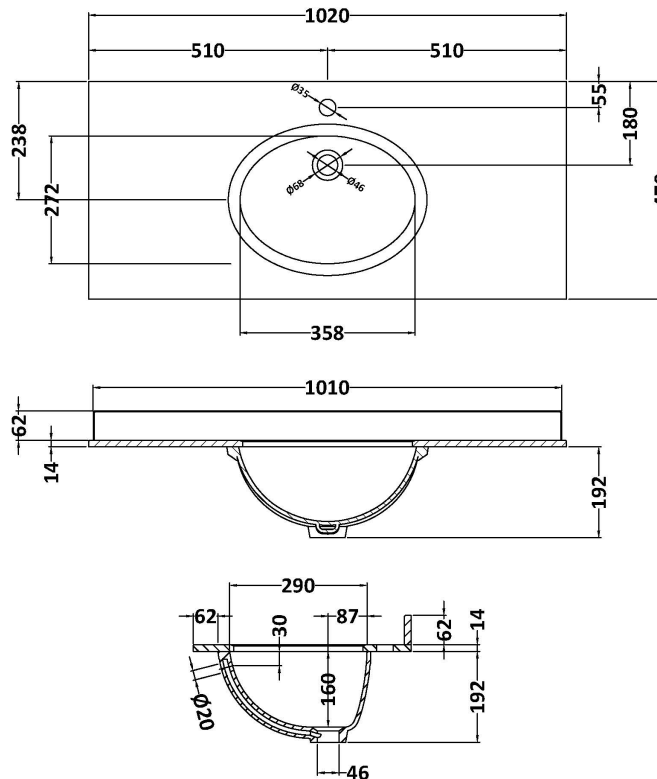

Sales Code: LOF878

Description: 1000 2-Door Unit & Marble Top 1Th

Packaging Details

Barcode: 5056462646886

Sales Code: LOM247

Description: 1000 Rectangle Marble Top/Basin 1Th

Product Dimensions

Height (mm):	268
Width (mm):	1020
Depth (mm):	470
Nett Weight (kg):	18

Packaging Dimensions

Height (mm):	250
Width (mm):	1100
Depth (mm):	580
Gross Weight (kg):	18.5

Packaging Data

Box Colour:	White Cardboard Box
Box Qty:	1
Label Size:	100 x 50
Label Colour:	White Label
Label Qty:	2

Outer Box Dimensions (If Applicable)

Height (mm):	
Width (mm):	
Depth (mm):	
Gross Weight (kg):	
Barcode:	5056211825753

Product Details

Country of Origin:	China
Fitting Instruction:	No
Certification: CE & UKCA:	N/A
WRAS:	N/A
WRAS No:	N/A
Product Material:	Vitreous China, Natural Marble
Fixing Supplied:	No

Sales Code: LON807

Description: 1000 2-Door Basin Unit

Product Dimensions

Height (mm):	810
Width (mm):	1021
Depth (mm):	471
Nett Weight (kg):	42.5

Packaging Dimensions

Height (mm):	850
Width (mm):	1055
Depth (mm):	510
Gross Weight (kg):	43.5