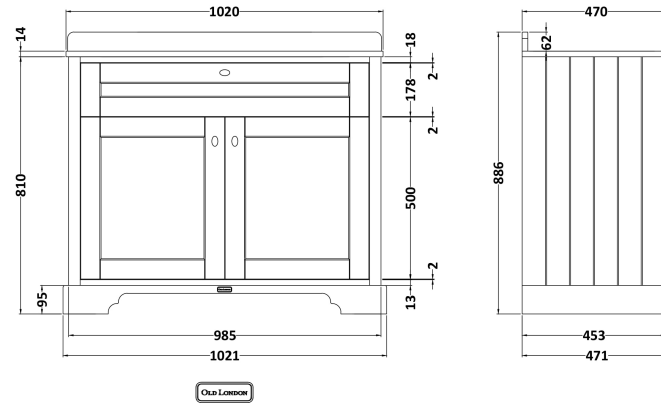

Sales Code: LOF878

Description: 1000 2-Door Unit & Marble Top 1Th

Packaging Details

Barcode: 5056462646886

Sales Code: LOM247

Description: 1000 Rectangle Marble Top/Basin 1Th

Product Dimensions

Height (mm):	268
Width (mm):	1020
Depth (mm):	470
Nett Weight (kg):	18

Packaging Dimensions

Height (mm):	250
Width (mm):	1100
Depth (mm):	580
Gross Weight (kg):	18.5

Packaging Data

Box Colour:	White Cardboard Box
Box Qty:	1
Label Size:	100 x 50
Label Colour:	White Label
Label Qty:	2

Outer Box Dimensions (If Applicable)

Height (mm):	
Width (mm):	
Depth (mm):	
Gross Weight (kg):	
Barcode:	5056211825753

Product Details

Country of Origin:	China
Fitting Instruction:	No
Certification: CE & UKCA:	N/A
WRAS:	N/A
WRAS No:	N/A
Product Material:	Vitreous China, Natural Marble
Fixing Supplied:	No

Sales Code: LON807

Description: 1000 2-Door Basin Unit

Product Dimensions

Height (mm):	810
Width (mm):	1021
Depth (mm):	471
Nett Weight (kg):	42.5

Packaging Dimensions

Height (mm):	850
Width (mm):	1055
Depth (mm):	510
Gross Weight (kg):	43.5