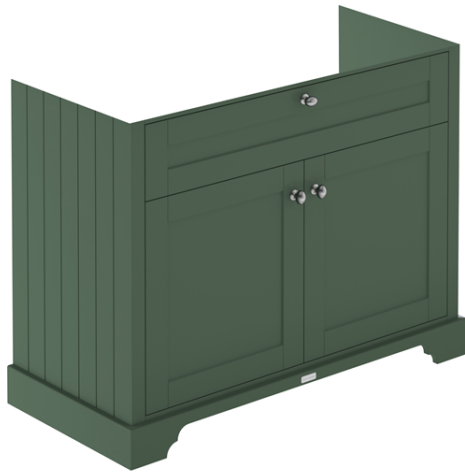

Sales Code: LOF878

Description: 1000 2-Door Unit & Marble Top 1Th

Packaging Details

Barcode: 5056462646886

Sales Code: LOM247

Description: 1000 Rectangle Marble Top/Basin 1Th

Product Dimensions

Height (mm):	268
Width (mm):	1020
Depth (mm):	470
Nett Weight (kg):	18

Pans/Bidets: Trap Style: Not Applicable Includes Seat: Not Applicable

Seats: Seat Type: Not Applicable Material: Not Applicable
Function: Not Applicable Hinge Type: Not Applicable
Hinge Material: Not Applicable

Sales Code: LON807

Description: 1000 2-Door Basin Unit

Product Dimensions

Height (mm):	810
Width (mm):	1021
Depth (mm):	471
Nett Weight (kg):	42.5

Packaging Dimensions

Height (mm):	850
Width (mm):	1055
Depth (mm):	510
Gross Weight (kg):	43.5