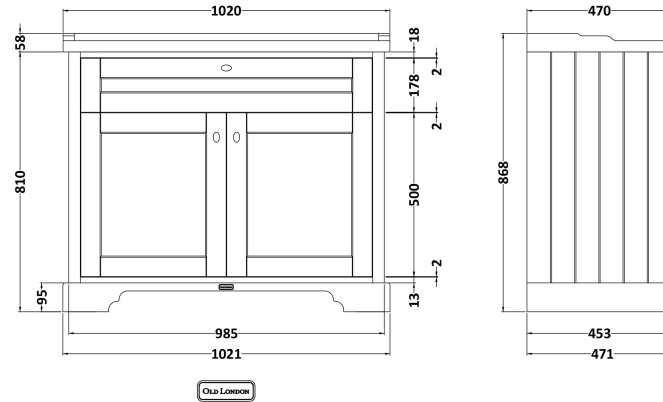

Packaging Dimensions

Height (mm):	250
Width (mm):	1100
Depth (mm):	580
Gross Weight (kg):	18.5

Packaging Data

Box Colour:	White Cardboard Box
Box Qty:	1
Label Size:	100 x 50
Label Colour:	White Label
Label Qty:	2

Outer Box Dimensions (If Applicable)

Height (mm):	
Width (mm):	
Depth (mm):	
Gross Weight (kg):	
Barcode:	5056211825753

Product Details

Country of Origin:	China
Fitting Instruction:	No
Certification: CE & UKCA:	N/A
WRAS:	N/A
WRAS No:	N/A
Product Material:	Vitreous China, Natural Marble
Fixing Supplied:	No

Cisterns: Operating Type: Not Applicable Fittings: Not Applicable
Lever Type: Not Applicable

Basins: Tap Hole: One Taphole Chain Stay Hole: No
Template: Not Applicable Waste Type Req: Slotted
Overflow Inc: Yes Overflow Cover: Yes
Inner Bowl Depth (mm): 160mm

Sales Code: LON807

Description: 1000 2-Door Basin Unit

Product Dimensions

Height (mm):	810
Width (mm):	1021
Depth (mm):	471
Nett Weight (kg):	42.5

Packaging Dimensions

Height (mm):	850
Width (mm):	1055
Depth (mm):	510
Gross Weight (kg):	43.5